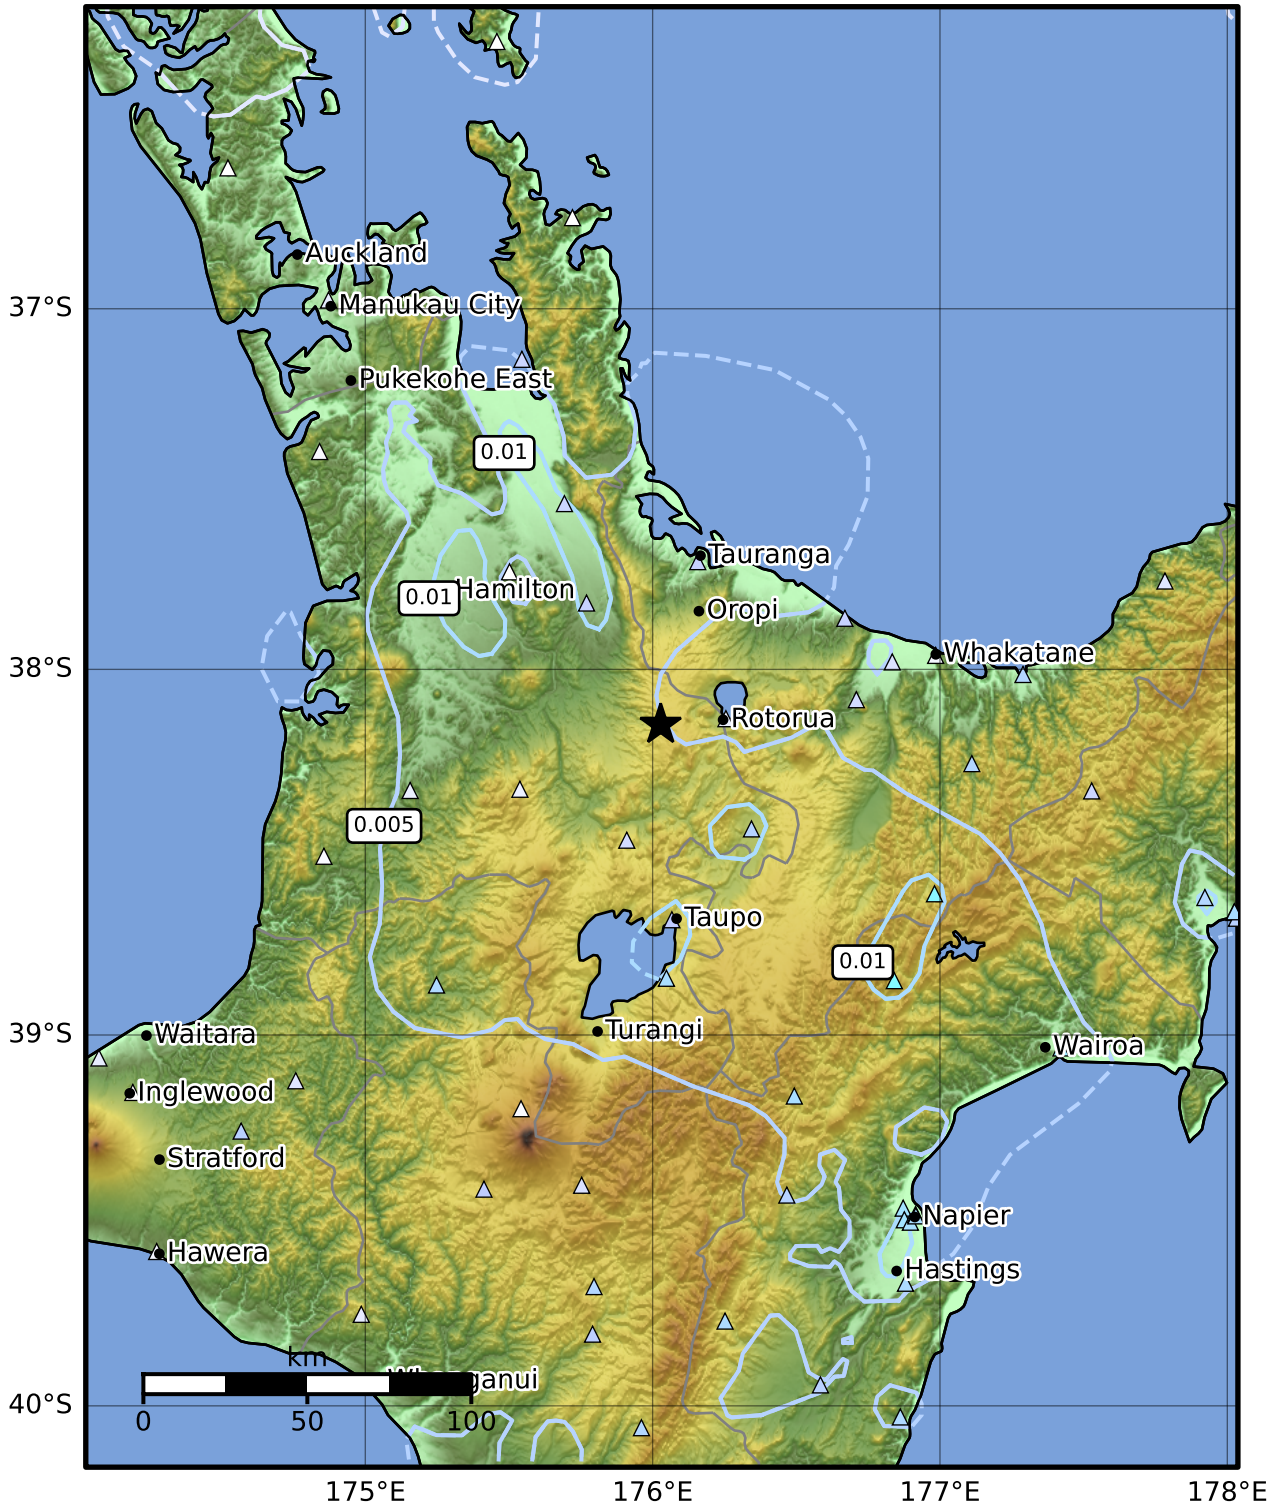

3.0 Second Peak Spectral Acceleration Map GNS Science
ShakeMap: Waikato

Jun 05, 2024 14:19:45 UTC M4.9 S38.15 E176.03 Depth: 170.4km ID:2024p423234

Scale based on Moratalla et al.(2021) and Worden et al.(2012) Version 3: Processed 2024-06-19T23:52:11Z
 Δ Seismic Instrument ○ Reported Intensity ★ Epicenter