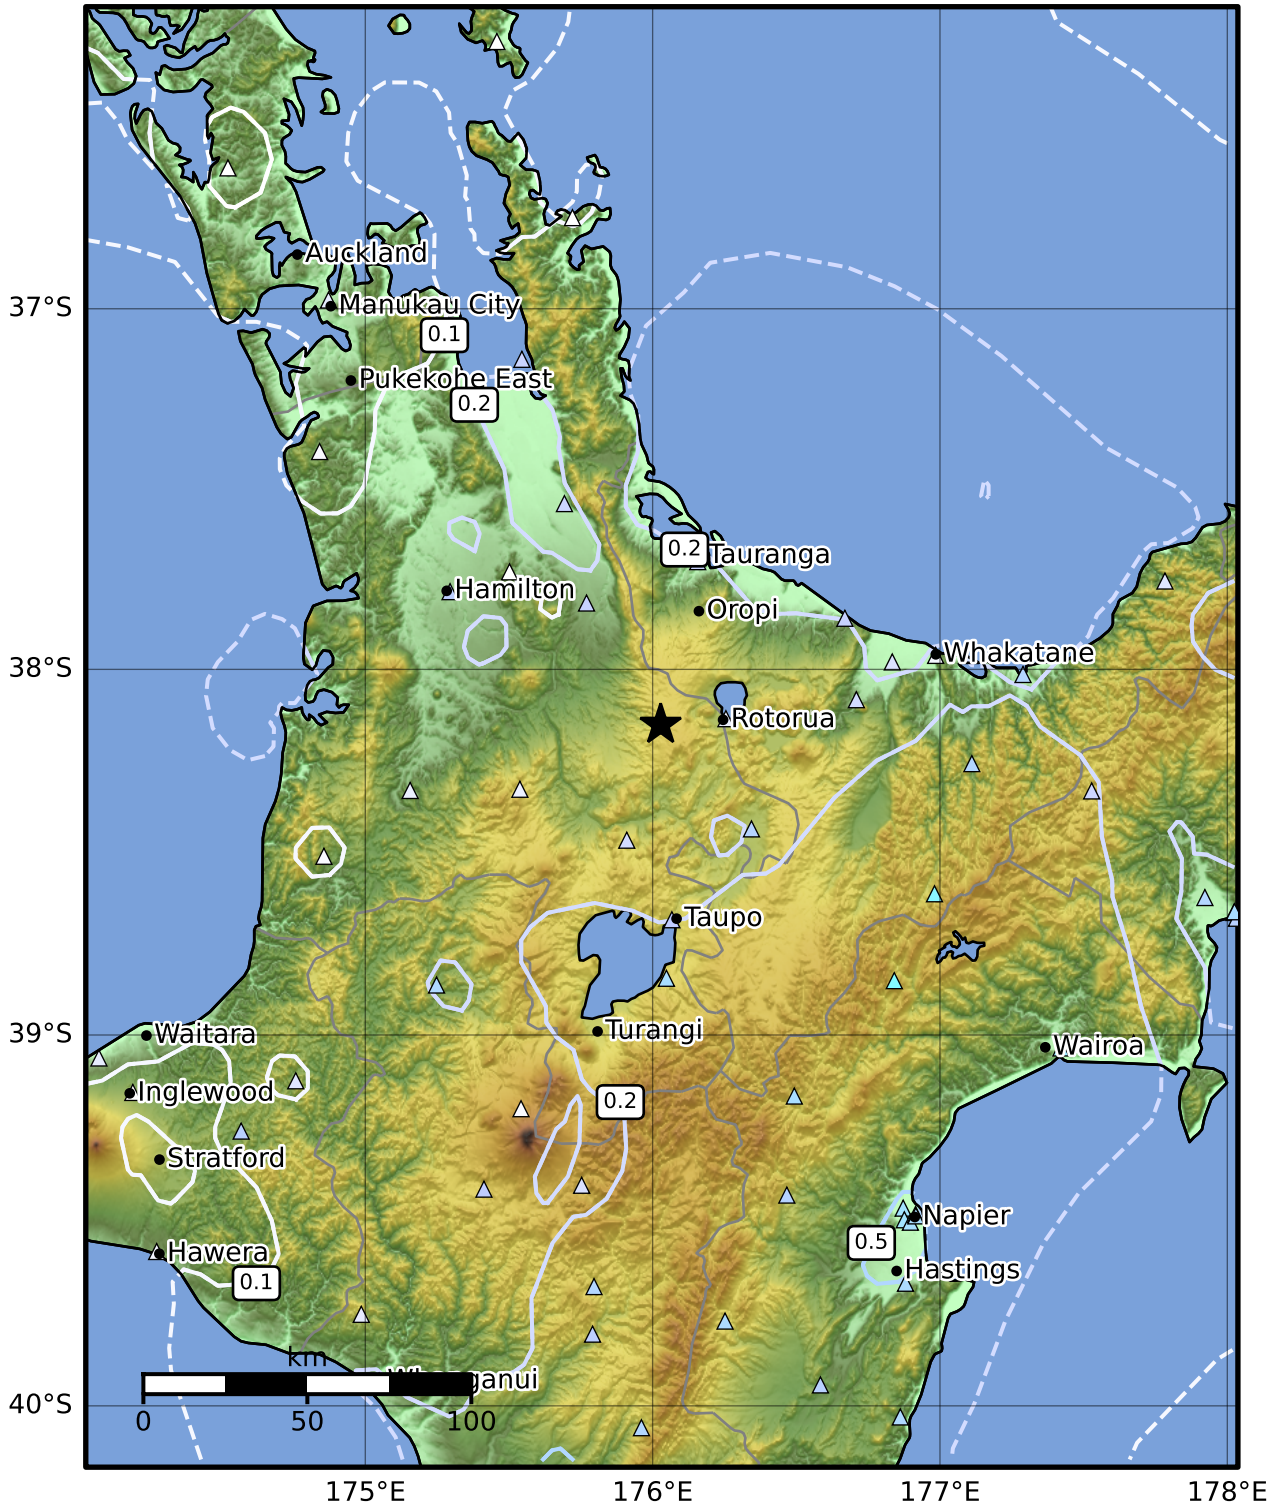

0.3 Second Peak Spectral Acceleration Map GNS Science  
ShakeMap: Waikato

Jun 05, 2024 14:19:45 UTC M4.9 S38.15 E176.03 Depth: 170.4km ID:2024p423234

SA(0.3) (%g)	0.1	0.2	0.5	1	2	5	10	20	50	100	200
--------------	-----	-----	-----	---	---	---	----	----	----	-----	-----

Scale based on Moratalla et al.(2021) and Worden et al.(2012) Version 3: Processed 2024-06-19T23:52:11Z  
 Δ Seismic Instrument ○ Reported Intensity ★ Epicenter