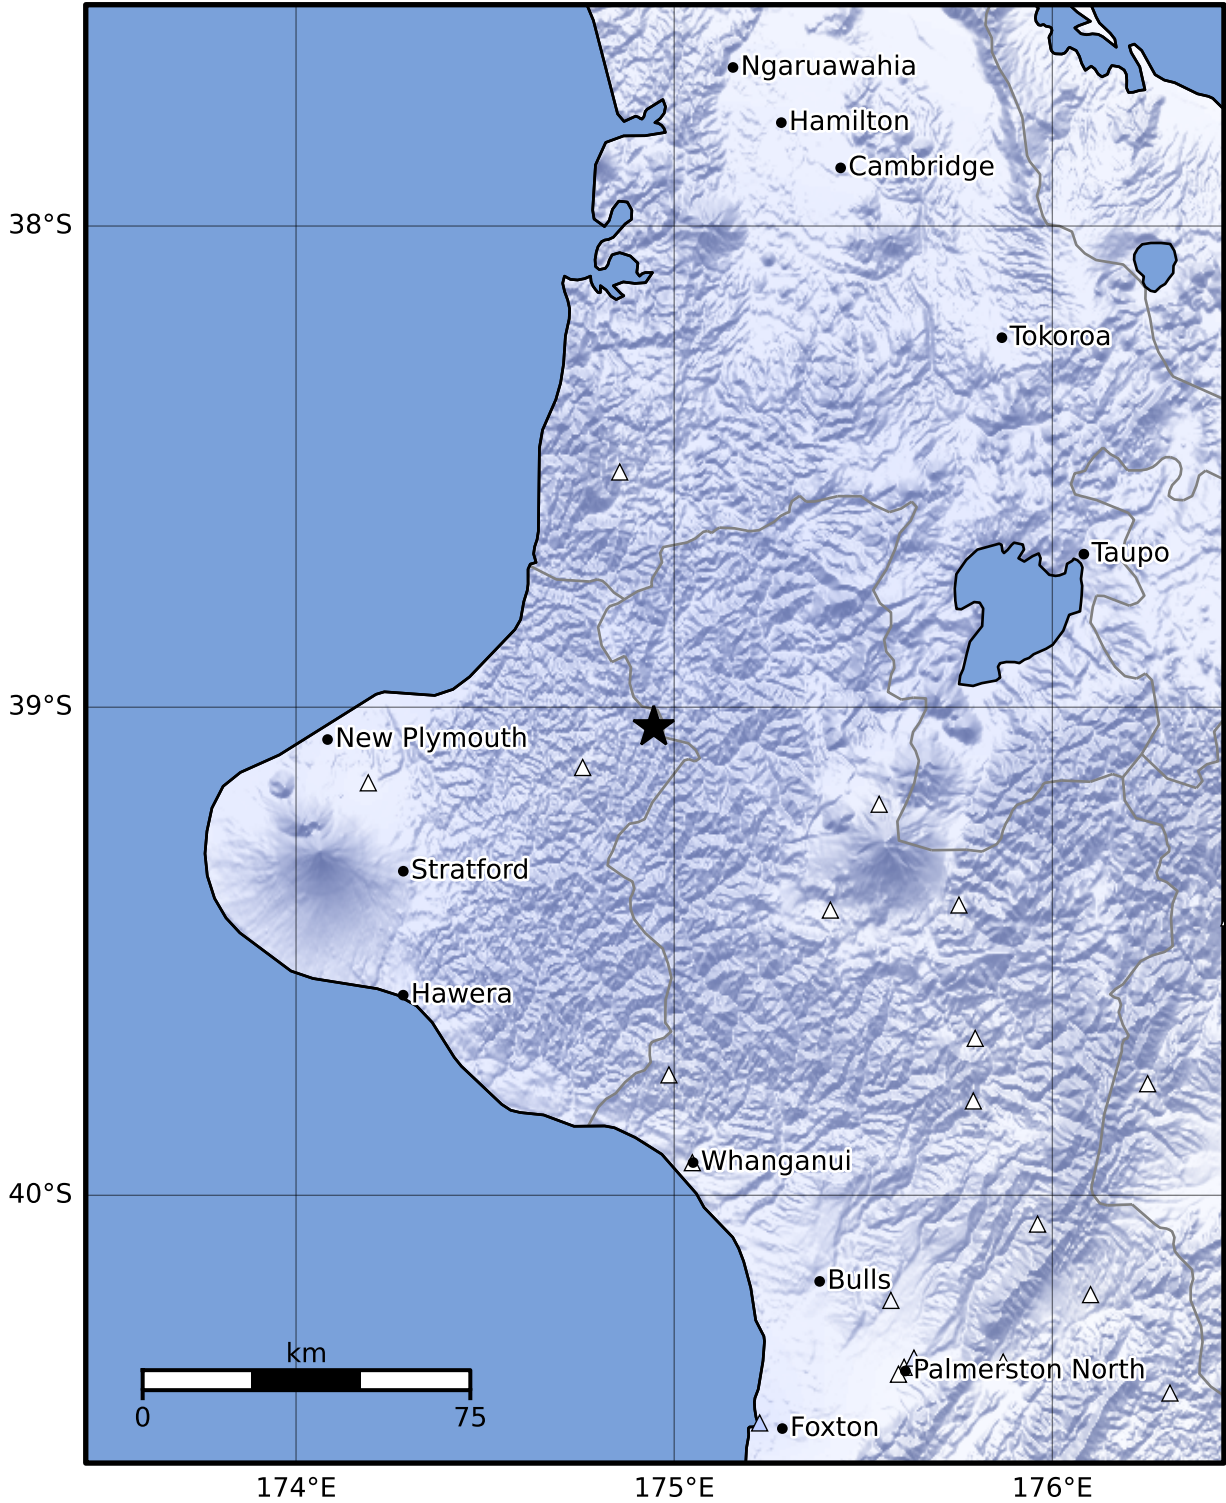

Macroseismic Intensity Map GNS Science

ShakeMap: King Country

Jun 15, 2024 16:42:49 UTC M3.8 S39.04 E174.95 Depth: 206.8km ID:2024p450530

SHAKING	Not felt	Weak	Light	Moderate	Strong	Very strong	Severe	Violent	Extreme
DAMAGE	None	None	None	Very light	Light	Moderate	Moderate/heavy	Heavy	Very heavy
PGA(%g)	<0.0464	0.29	1.63	5.16	12.5	22.4	40.2	72.2	>129
PGV(cm/s)	<0.0215	0.125	1.04	4.31	14.5	26.4	48.3	88.4	>162
INTENSITY	I	II-III	IV	V	VI	VII	VIII	IX	X+

Scale based on Moratalla et al.(2021) and Worden et al.(2012) Version 1: Processed 2024-06-15T16:59:50Z
 Δ Seismic Instrument ○ Reported Intensity ★ Epicenter