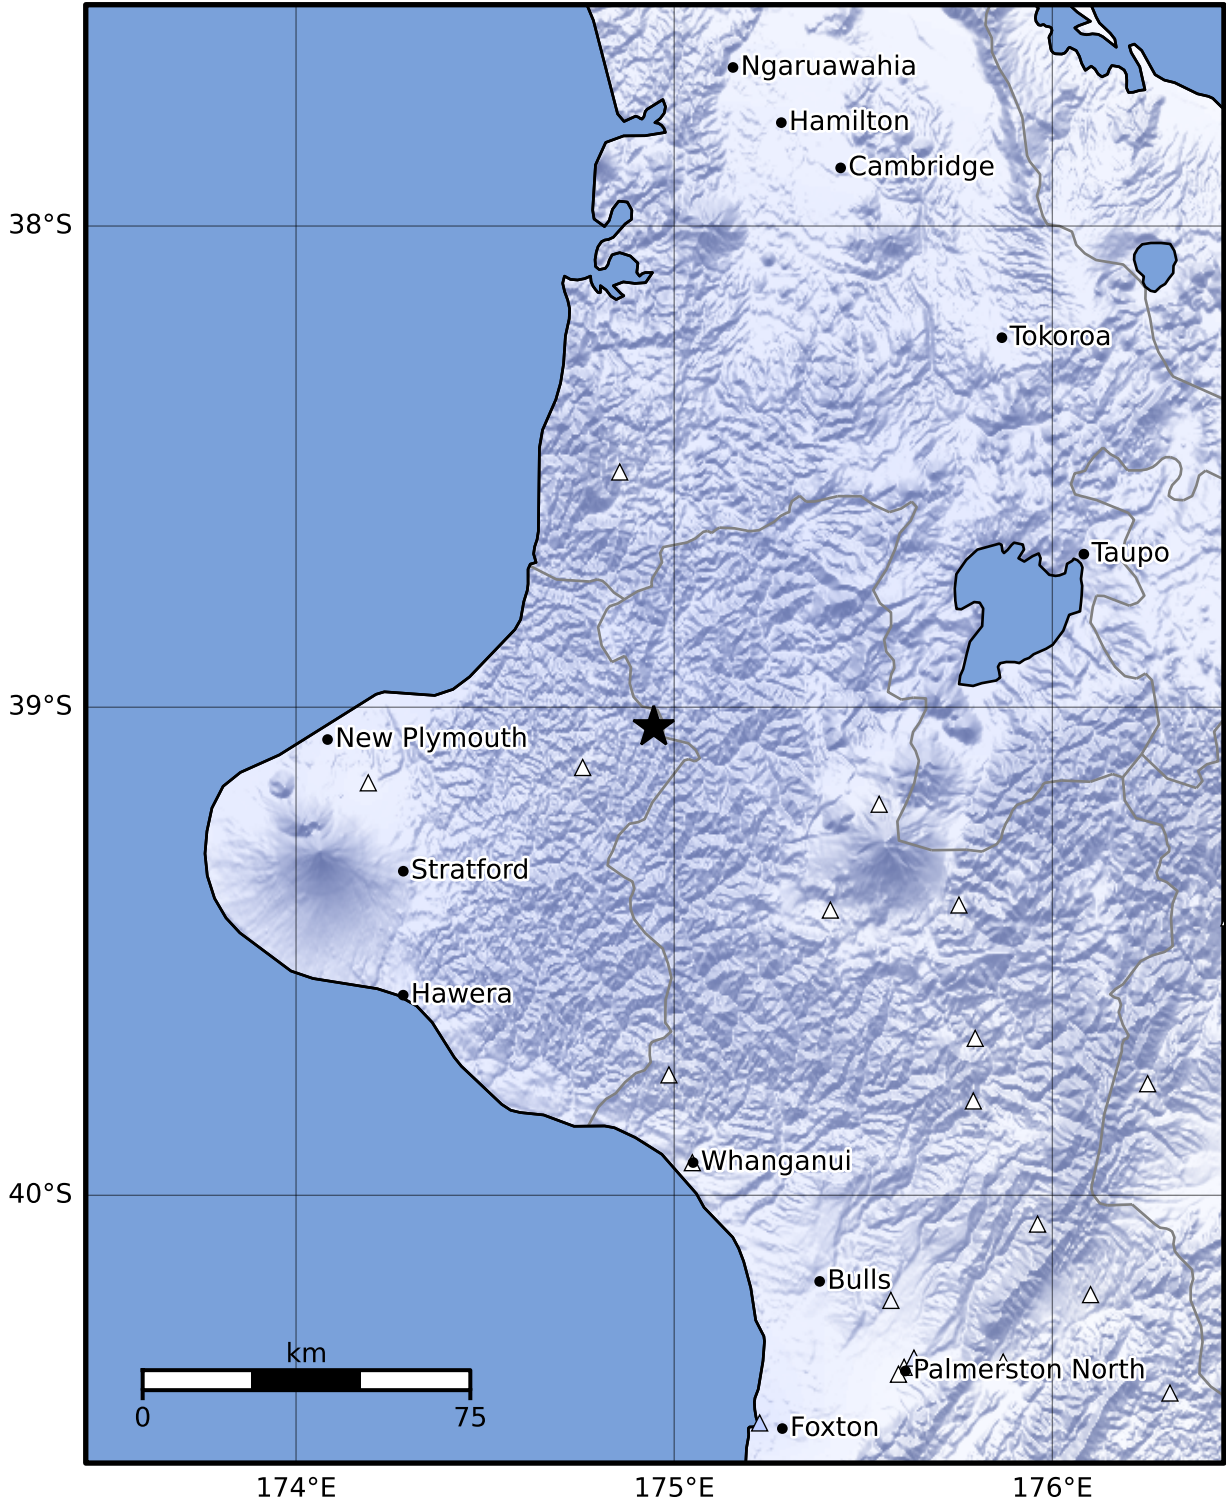

Macroseismic Intensity Map GNS Science

ShakeMap: King Country

Jun 15, 2024 16:42:49 UTC M3.8 S39.04 E174.95 Depth: 206.8km ID:2024p450530

SHAKING	Not felt	Weak	Light	Moderate	Strong	Very strong	Severe	Violent	Extreme
DAMAGE	None	None	None	Very light	Light	Moderate	Moderate/heavy	Heavy	Very heavy
PGA(%g)	<0.0464	0.29	1.63	5.16	12.5	22.4	40.2	72.2	>129
PGV(cm/s)	<0.0215	0.125	1.04	4.31	14.5	26.4	48.3	88.4	>162
INTENSITY	I	II-III	IV	V	VI	VII	VIII	IX	X+

Scale based on Moratalla et al.(2021) and Worden et al.(2012) Version 2: Processed 2024-06-15T17:15:43Z
 Δ Seismic Instrument ○ Reported Intensity ★ Epicenter