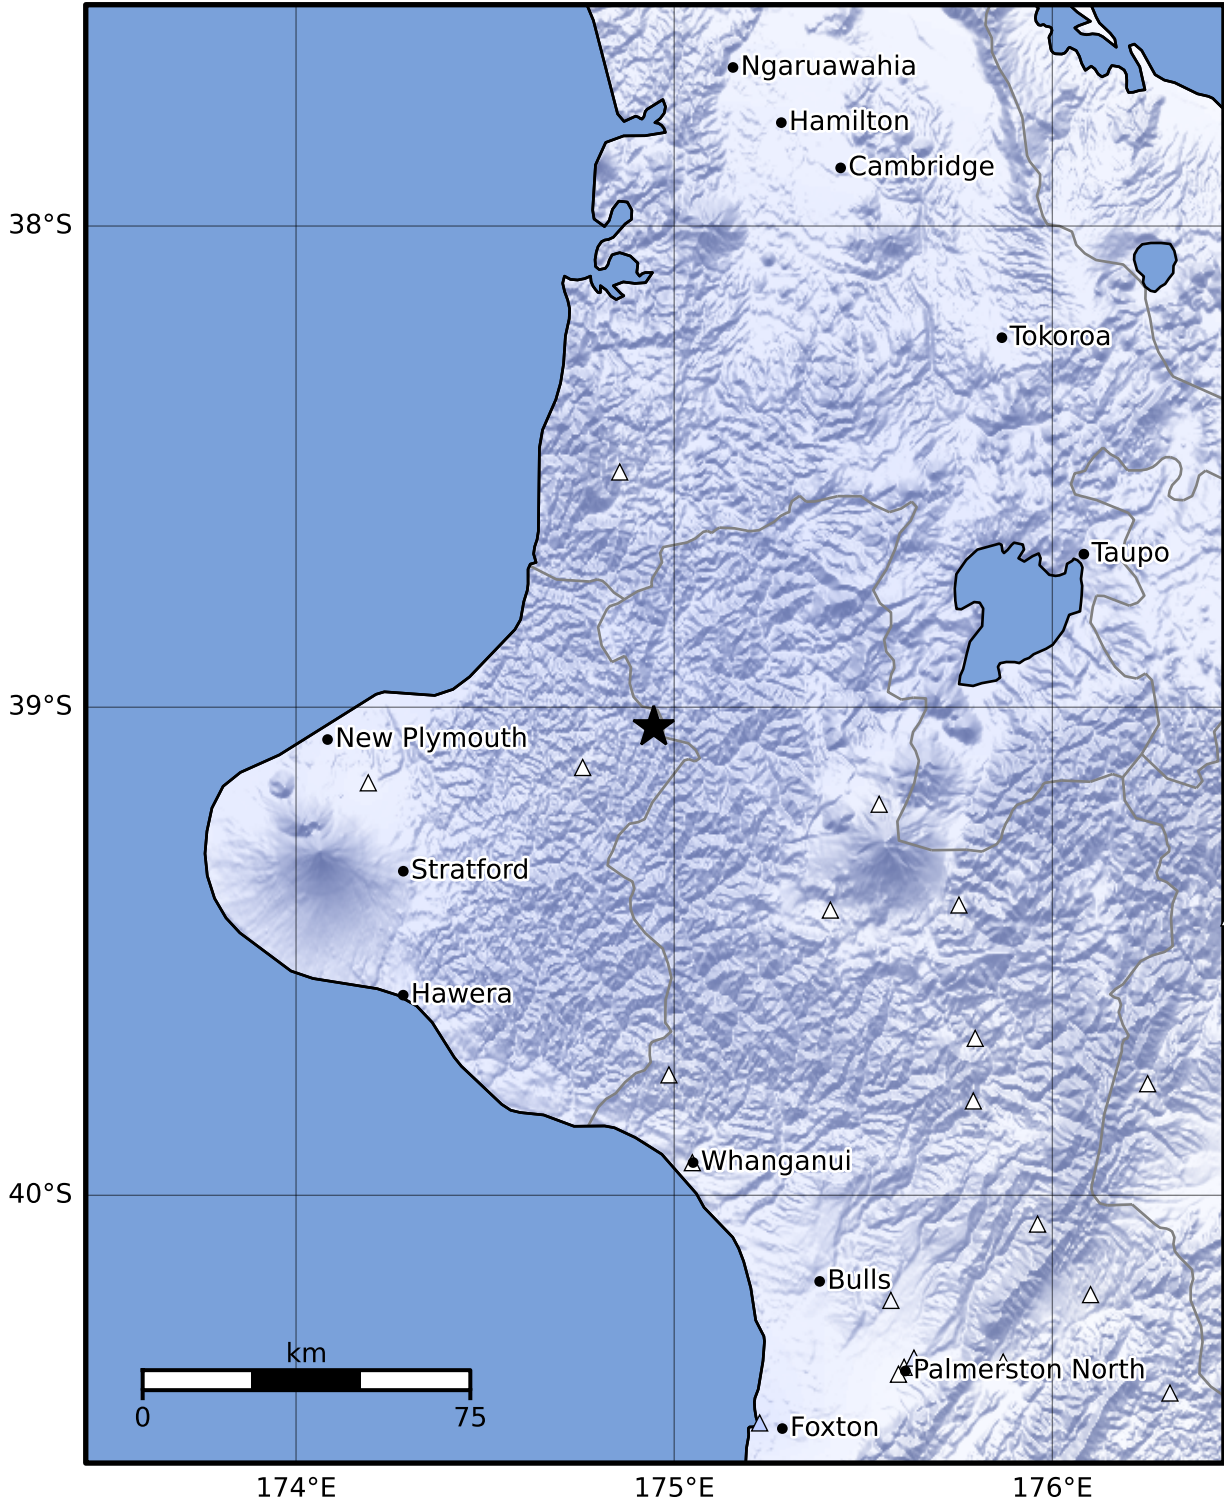

Macroseismic Intensity Map GNS Science

ShakeMap: King Country

Jun 15, 2024 16:42:49 UTC M3.8 S39.04 E174.95 Depth: 206.8km ID:2024p450530

SHAKING	Not felt	Weak	Light	Moderate	Strong	Very strong	Severe	Violent	Extreme
DAMAGE	None	None	None	Very light	Light	Moderate	Moderate/heavy	Heavy	Very heavy
PGA(%g)	<0.0464	0.29	1.63	5.16	12.5	22.4	40.2	72.2	>129
PGV(cm/s)	<0.0215	0.125	1.04	4.31	14.5	26.4	48.3	88.4	>162
INTENSITY	I	II-III	IV	V	VI	VII	VIII	IX	X+

Scale based on Moratalla et al.(2021) and Worden et al.(2012) Version 3: Processed 2024-06-15T17:45:44Z  
 Δ Seismic Instrument ○ Reported Intensity ★ Epicenter