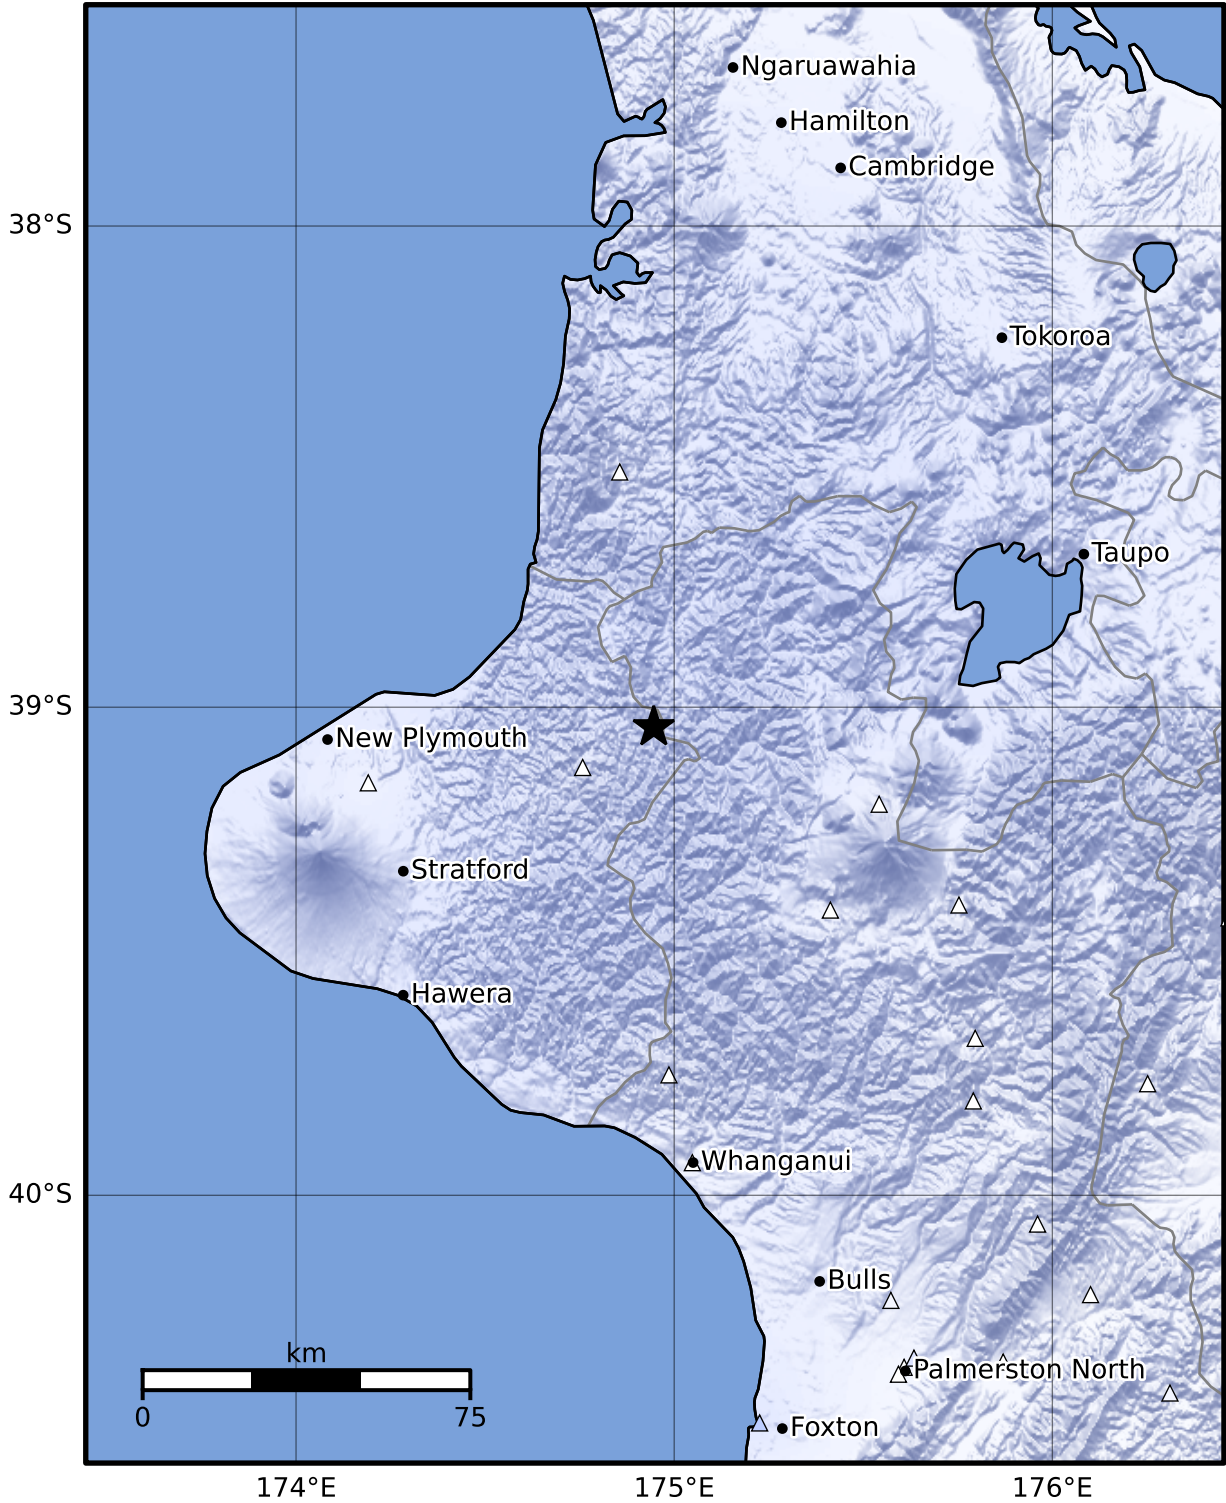

Macroseismic Intensity Map GNS Science

ShakeMap: King Country

Jun 15, 2024 16:42:49 UTC M3.8 S39.04 E174.95 Depth: 206.8km ID:2024p450530

SHAKING	Not felt	Weak	Light	Moderate	Strong	Very strong	Severe	Violent	Extreme
DAMAGE	None	None	None	Very light	Light	Moderate	Moderate/heavy	Heavy	Very heavy
PGA(%g)	<0.0464	0.29	1.63	5.16	12.5	22.4	40.2	72.2	>129
PGV(cm/s)	<0.0215	0.125	1.04	4.31	14.5	26.4	48.3	88.4	>162
INTENSITY	I	II-III	IV	V	VI	VII	VIII	IX	X+

Scale based on Moratalla et al.(2021) and Worden et al.(2012) Version 4: Processed 2024-06-15T18:45:45Z
 Δ Seismic Instrument ○ Reported Intensity ★ Epicenter