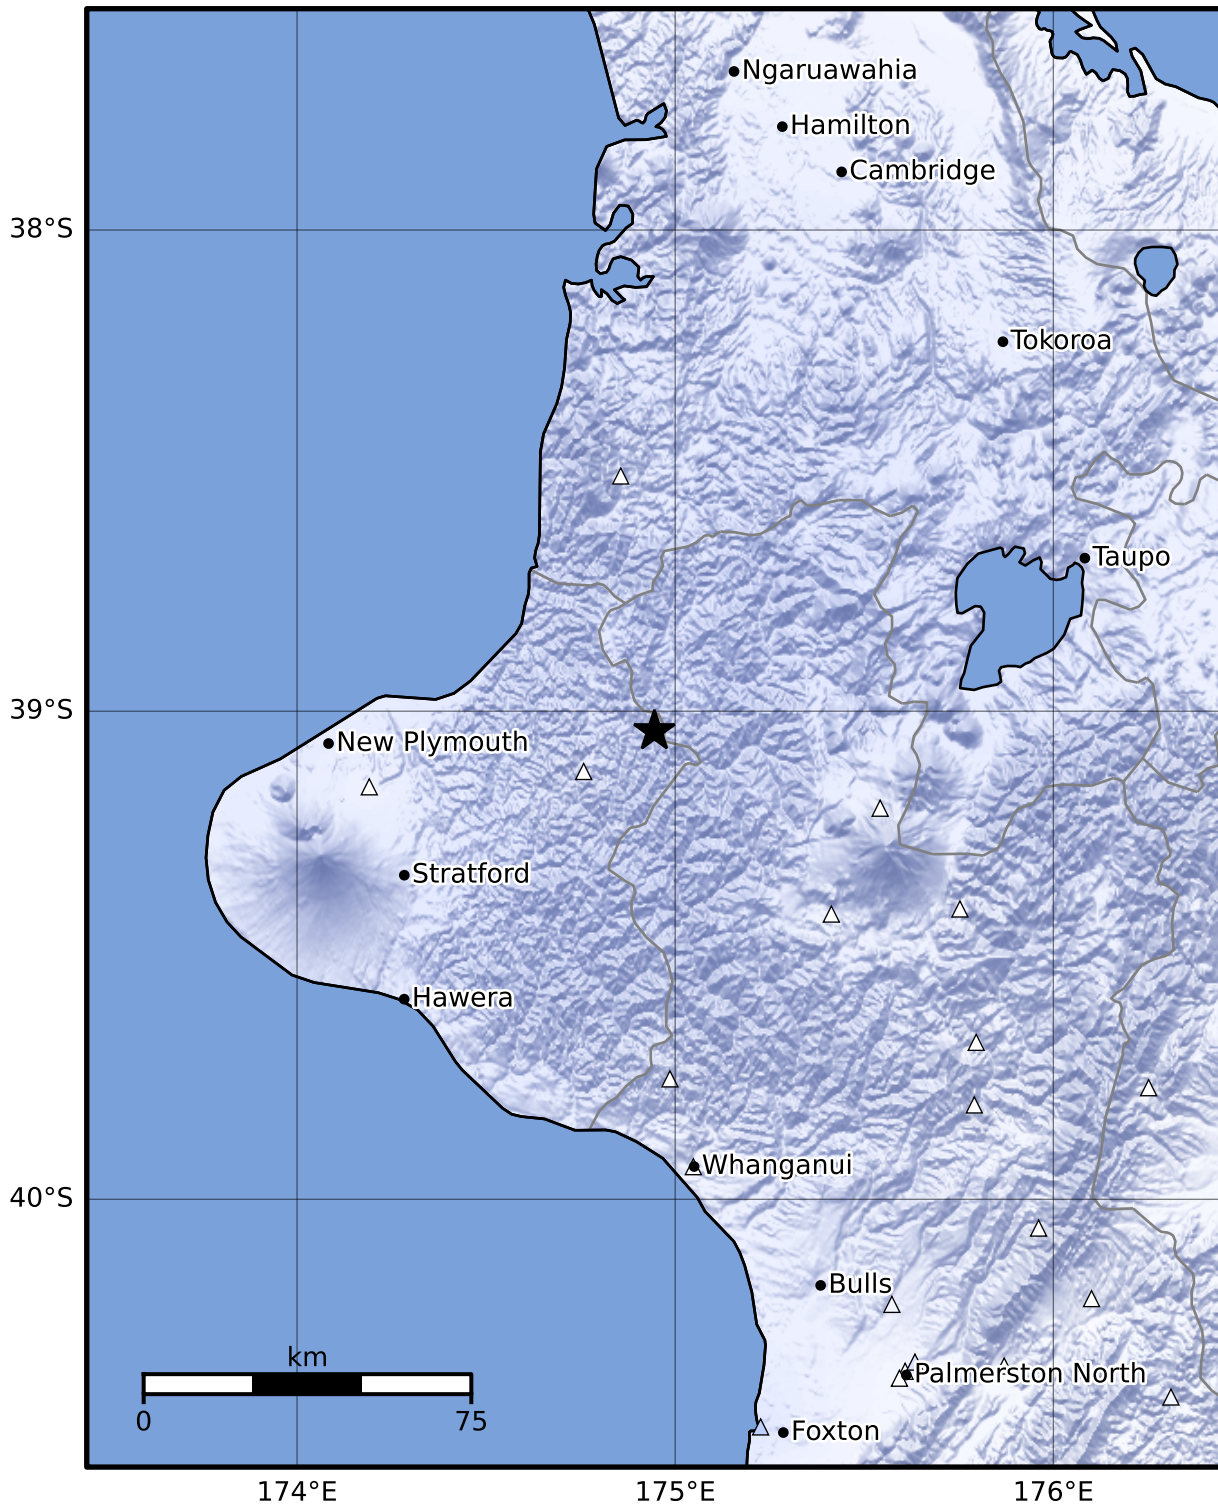

Macroseismic Intensity Map GNS Science

ShakeMap: King Country

Jun 15, 2024 16:42:49 UTC M3.8 S39.04 E174.94 Depth: 207.1km ID:2024p450530

SHAKING	Not felt	Weak	Light	Moderate	Strong	Very strong	Severe	Violent	Extreme
DAMAGE	None	None	None	Very light	Light	Moderate	Moderate/heavy	Heavy	Very heavy
PGA(%g)	<0.0464	0.29	1.63	5.16	12.5	22.4	40.2	72.2	>129
PGV(cm/s)	<0.0215	0.125	1.04	4.31	14.5	26.4	48.3	88.4	>162
INTENSITY	I	II-III	IV	V	VI	VII	VIII	IX	X+

Scale based on Moratalla et al.(2021) and Worden et al.(2012) Version 8: Processed 2024-06-27T03:49:24Z  
 Δ Seismic Instrument ○ Reported Intensity ★ Epicenter