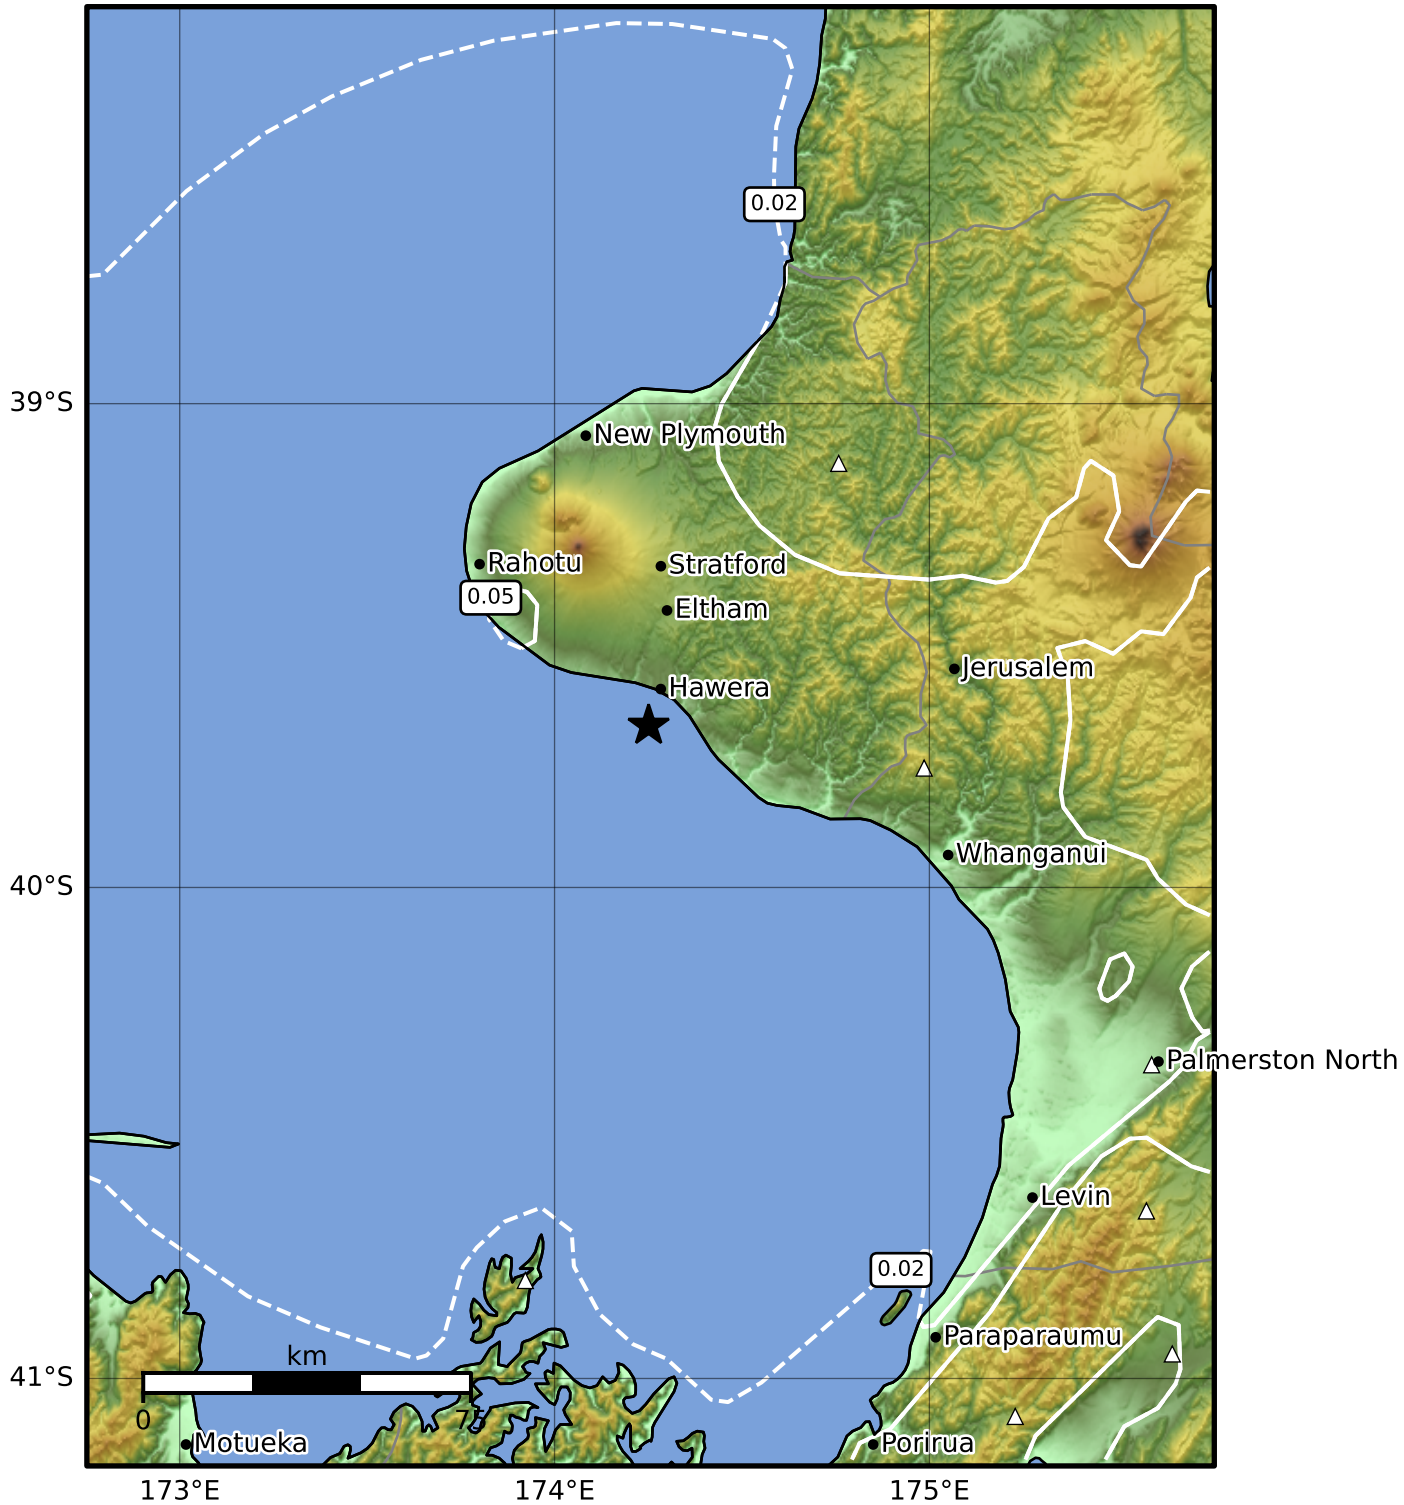

0.3 Second Peak Spectral Acceleration Map GNS Science
ShakeMap: Taranaki

Jun 17, 2024 06:46:31 UTC M3.4 S39.67 E174.25 Depth: 194.0km ID:2024p454818

SA(0.3) (%g)	0.1	0.2	0.5	1	2	5	10	20	50	100	200
--------------	-----	-----	-----	---	---	---	----	----	----	-----	-----

Scale based on Moratalla et al.(2021) and Worden et al.(2012) Version 1: Processed 2024-07-01T22:28:28Z

△ Seismic Instrument ○ Reported Intensity ★ Epicenter