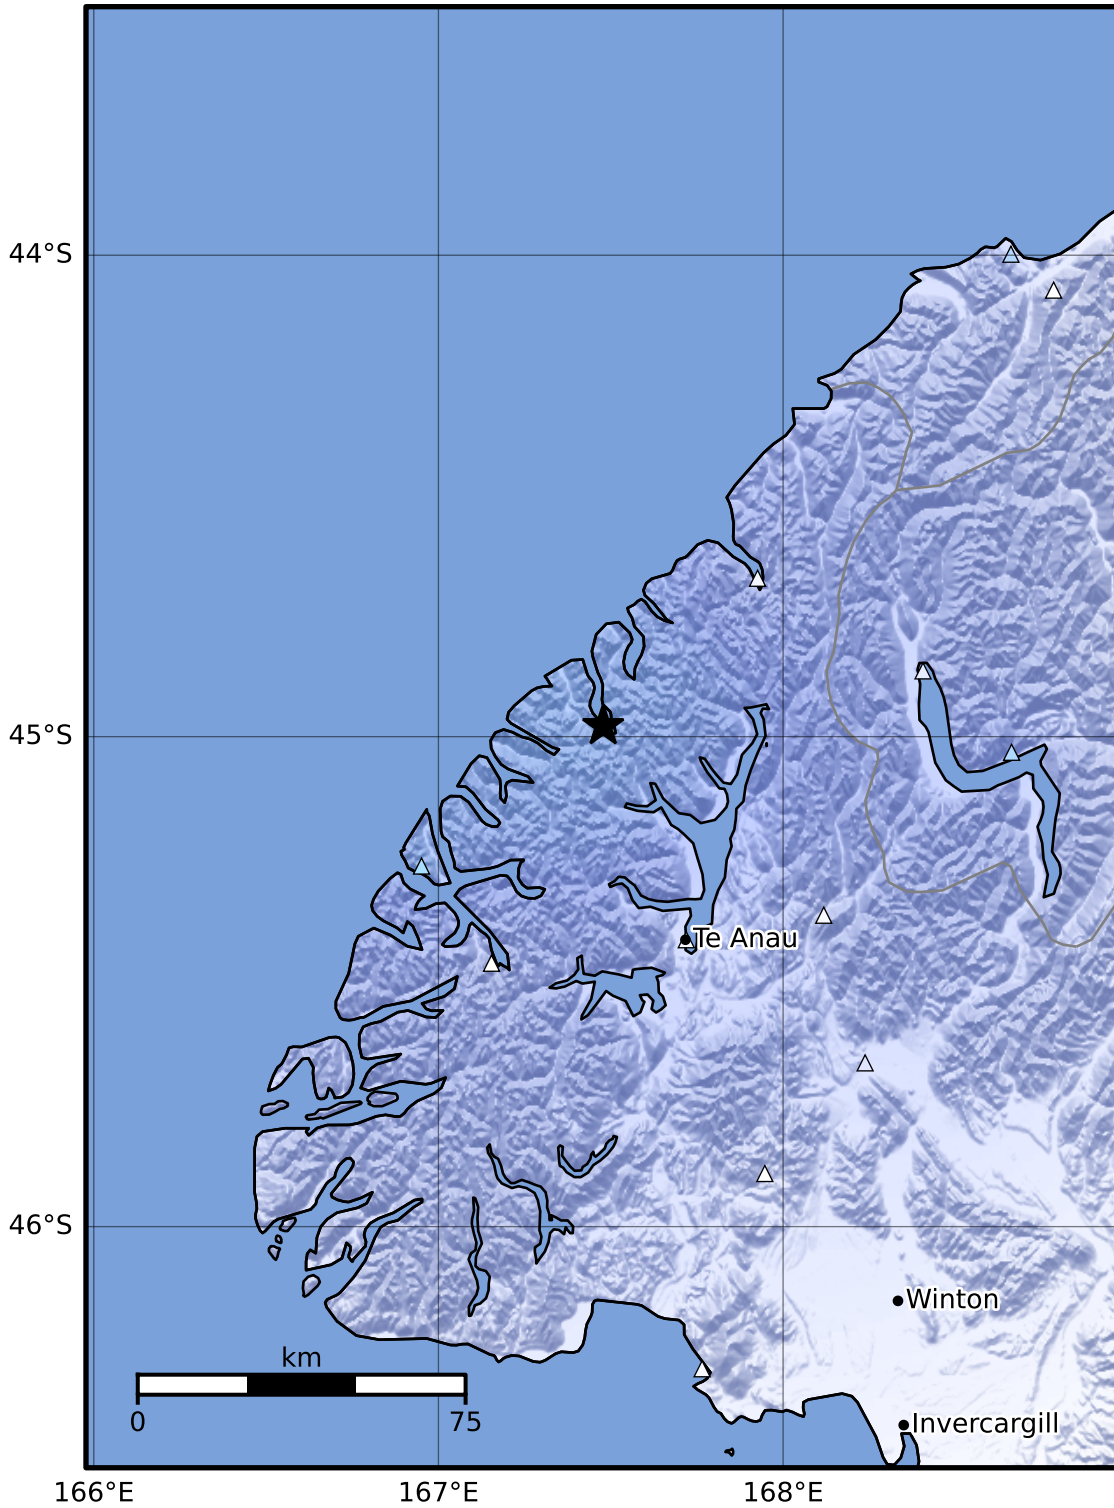

Macroseismic Intensity Map GNS Science
ShakeMap: Fiordland

Jul 04, 2024 10:53:54 UTC M3.5 S44.98 E167.48 Depth: 74.9km ID:2024p501227

SHAKING	Not felt	Weak	Light	Moderate	Strong	Very strong	Severe	Violent	Extreme
DAMAGE	None	None	None	Very light	Light	Moderate	Moderate/heavy	Heavy	Very heavy
PGA(%g)	<0.0464	0.29	1.63	5.16	12.5	22.4	40.2	72.2	>129
PGV(cm/s)	<0.0215	0.125	1.04	4.31	14.5	26.4	48.3	88.4	>162
INTENSITY	I	II-III	IV	V	VI	VII	VIII	IX	X+

Scale based on Moratalla et al.(2021) and Worden et al.(2012) Version 1: Processed 2024-07-04T10:57:30Z
 Δ Seismic Instrument ○ Reported Intensity ★ Epicenter