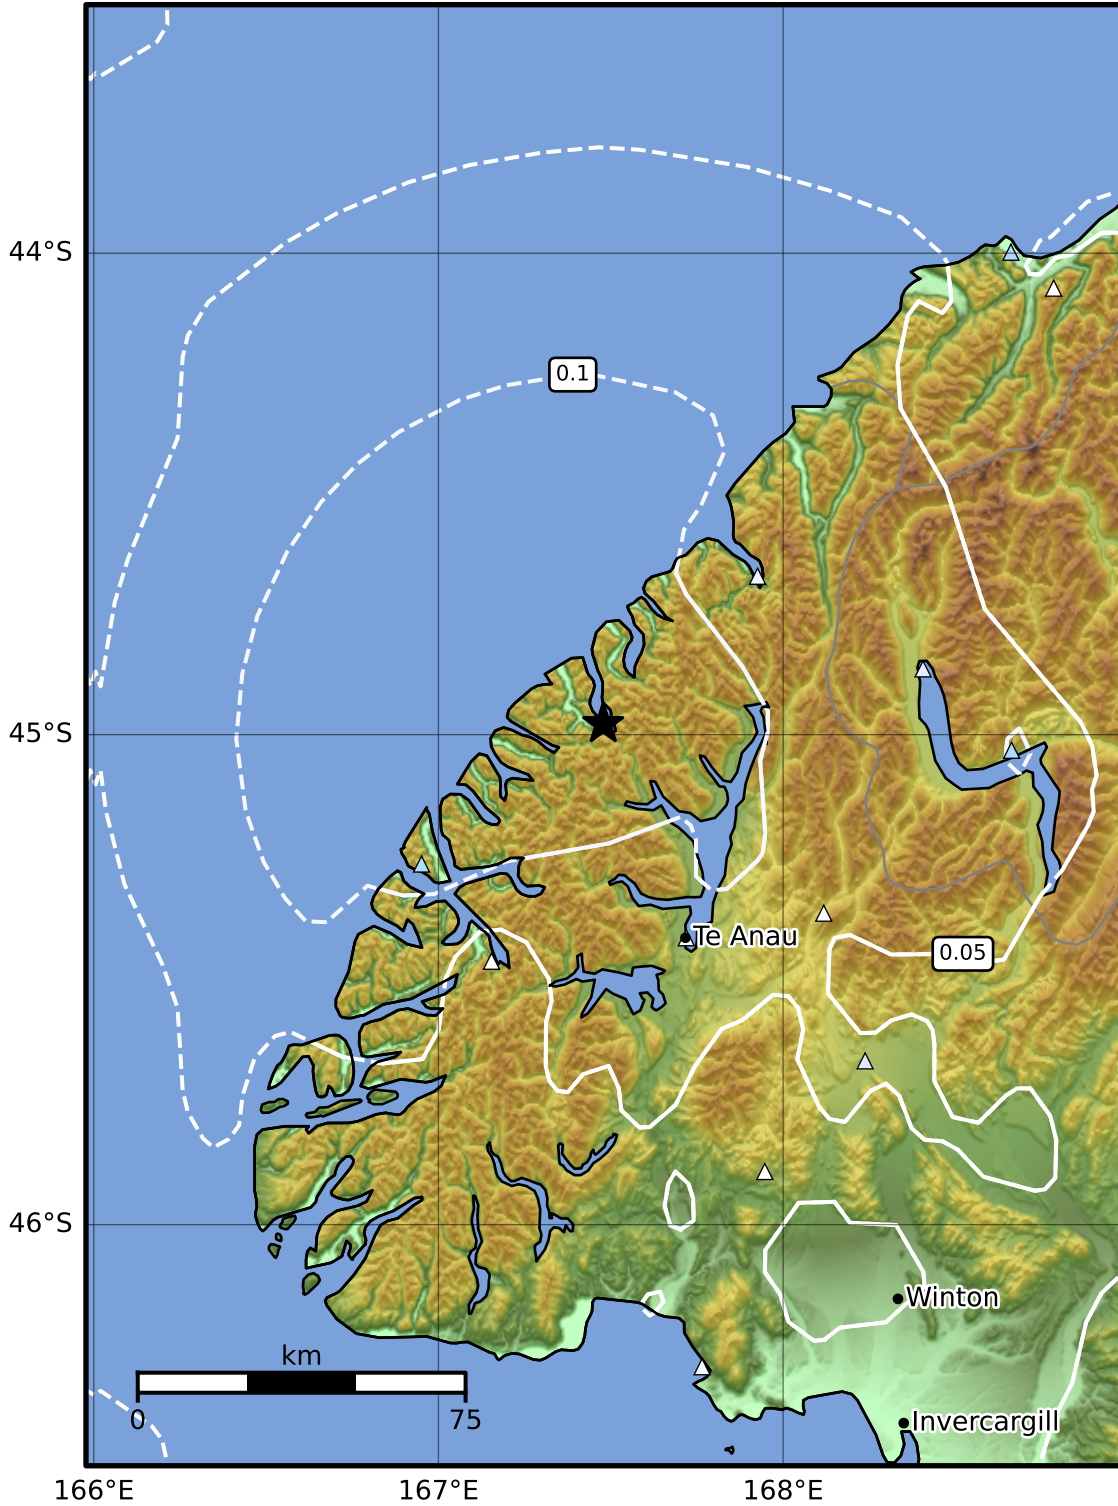

0.3 Second Peak Spectral Acceleration Map GNS Science
 ShakeMap: Fiordland

Jul 04, 2024 10:53:54 UTC M3.5 S44.98 E167.48 Depth: 74.9km ID:2024p501227

SA(0.3) (%g)	0.1	0.2	0.5	1	2	5	10	20	50	100	200
--------------	-----	-----	-----	---	---	---	----	----	----	-----	-----

Scale based on Moratalla et al.(2021) and Worden et al.(2012) Version 1: Processed 2024-07-04T10:57:30Z

△ Seismic Instrument ○ Reported Intensity ★ Epicenter