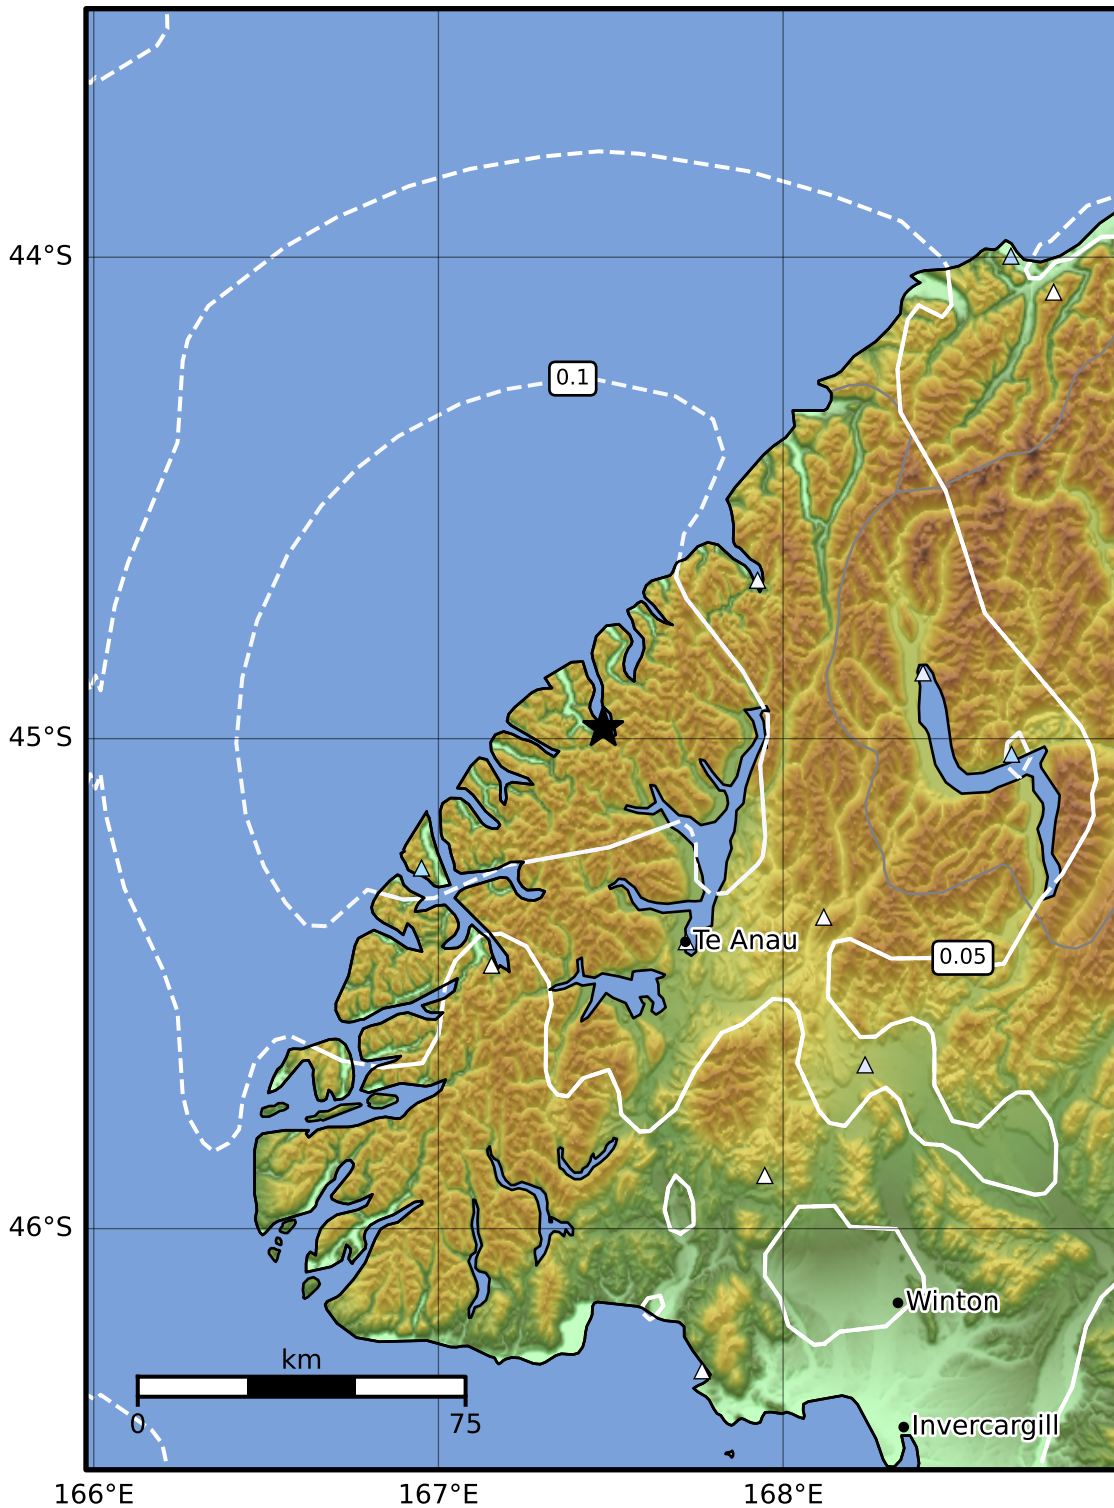

0.3 Second Peak Spectral Acceleration Map GNS Science
 ShakeMap: Fiordland

Jul 04, 2024 10:53:54 UTC M3.5 S44.98 E167.48 Depth: 74.9km ID:2024p501227

SA(0.3) (%g)	0.1	0.2	0.5	1	2	5	10	20	50	100	200
--------------	-----	-----	-----	---	---	---	----	----	----	-----	-----

Scale based on Moratalla et al.(2021) and Worden et al.(2012) Version 1: Processed 2024-07-04T10:57:59Z

△ Seismic Instrument ○ Reported Intensity ★ Epicenter