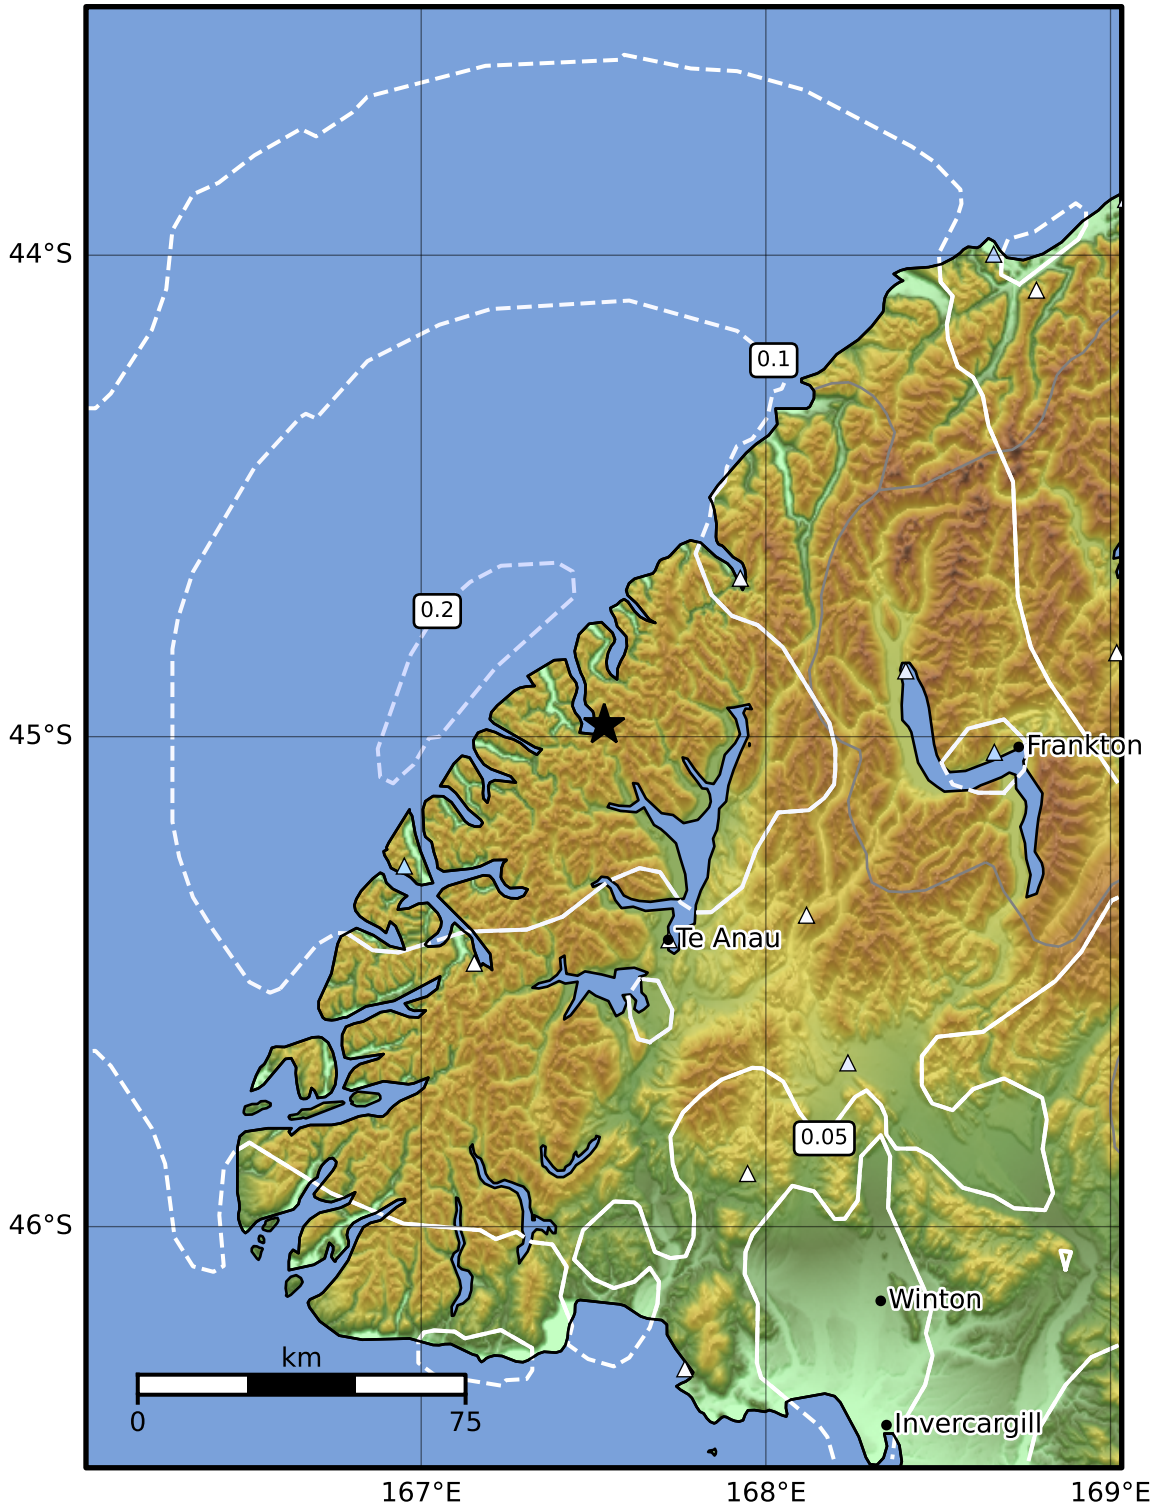

0.3 Second Peak Spectral Acceleration Map GNS Science
 ShakeMap: Fiordland

Jul 04, 2024 10:53:53 UTC M3.7 S44.98 E167.53 Depth: 79.9km ID:2024p501227

SA(0.3) (%g)	0.1	0.2	0.5	1	2	5	10	20	50	100	200
--------------	-----	-----	-----	---	---	---	----	----	----	-----	-----

Scale based on Moratalla et al.(2021) and Worden et al.(2012) Version 3: Processed 2024-07-04T11:18:36Z

△ Seismic Instrument ○ Reported Intensity ★ Epicenter