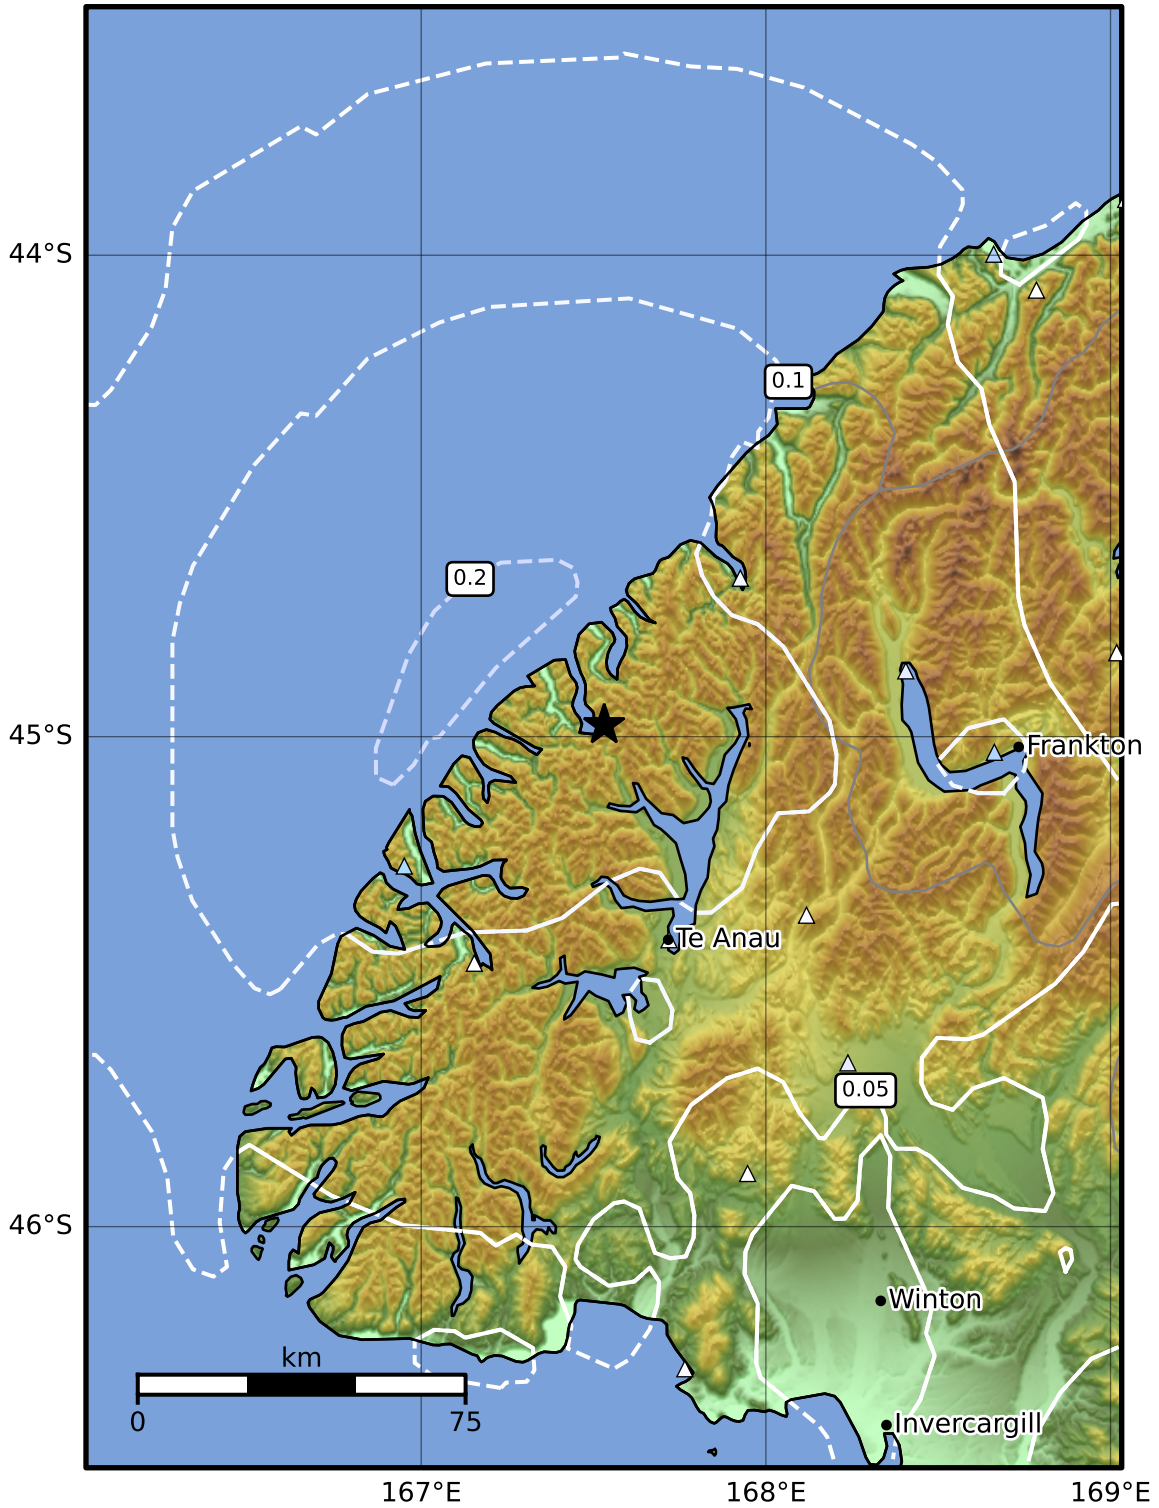

0.3 Second Peak Spectral Acceleration Map GNS Science  
ShakeMap: Fiordland

Jul 04, 2024 10:53:53 UTC M3.7 S44.98 E167.53 Depth: 79.9km ID:2024p501227

SA(0.3) (%g)	0.1	0.2	0.5	1	2	5	10	20	50	100	200
--------------	-----	-----	-----	---	---	---	----	----	----	-----	-----

Scale based on Moratalla et al.(2021) and Worden et al.(2012) Version 2: Processed 2024-07-04T11:06:17Z

△ Seismic Instrument ○ Reported Intensity ★ Epicenter