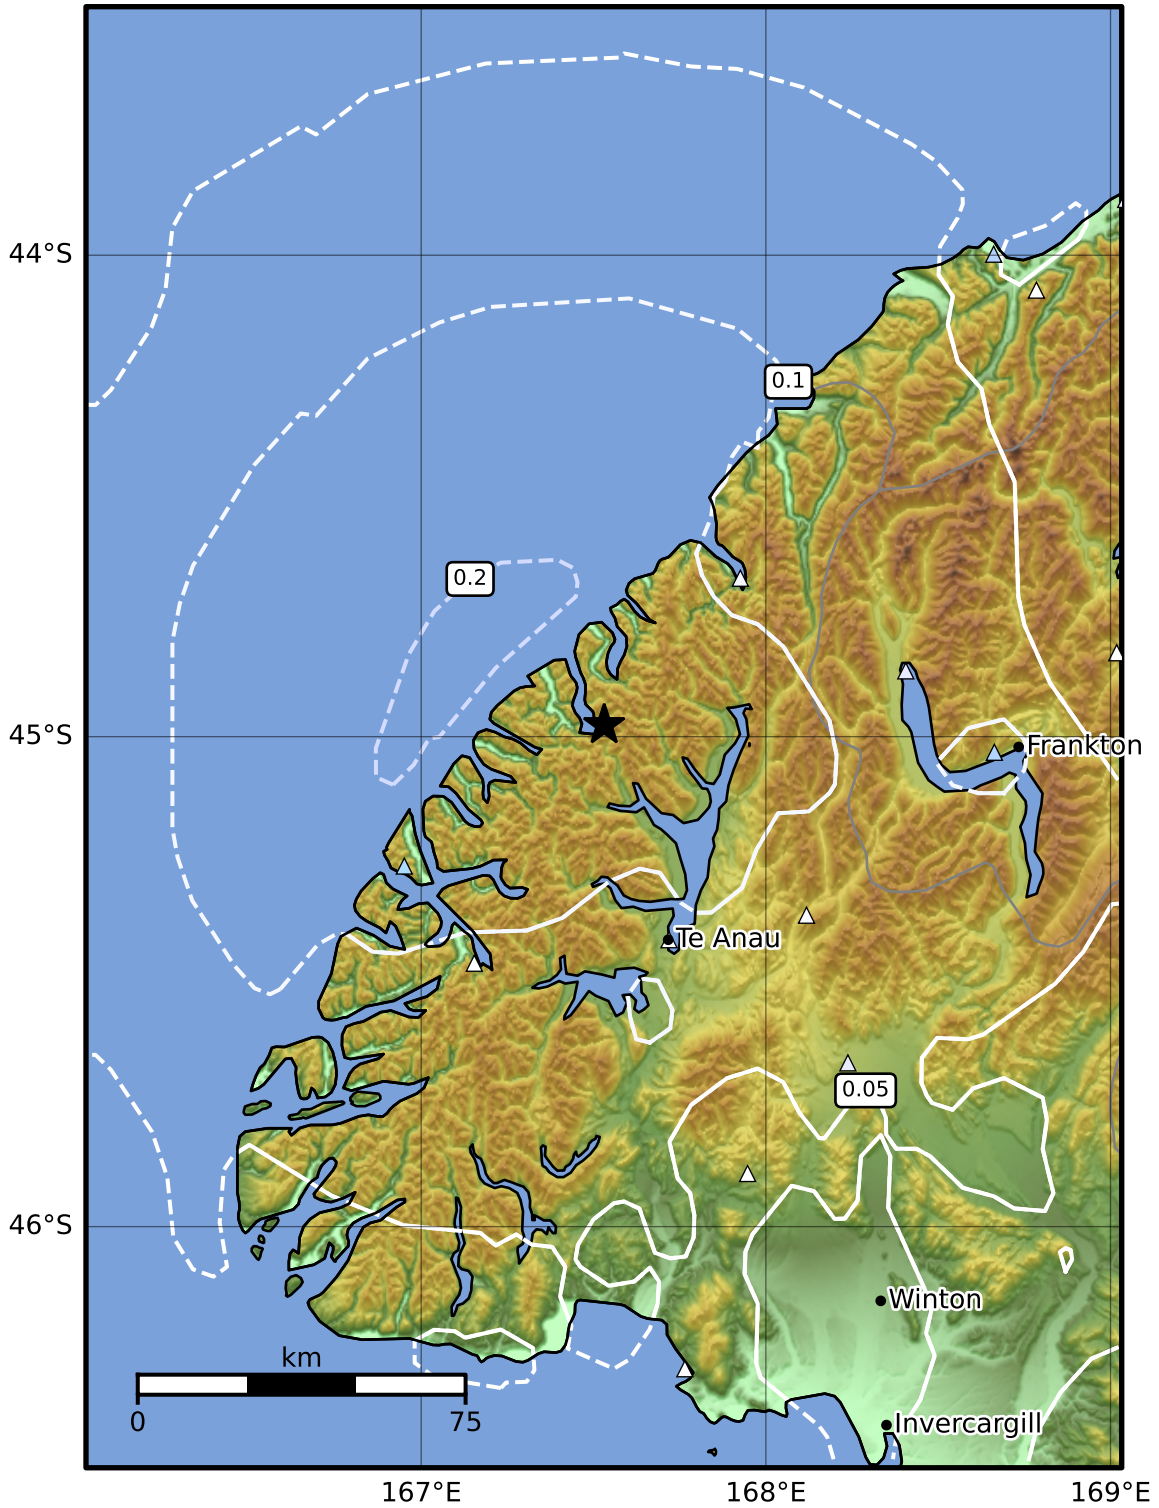

0.3 Second Peak Spectral Acceleration Map GNS Science
ShakeMap: Fiordland

Jul 04, 2024 10:53:53 UTC M3.7 S44.98 E167.53 Depth: 79.9km ID:2024p501227

SA(0.3) (%g)	0.1	0.2	0.5	1	2	5	10	20	50	100	200
--------------	-----	-----	-----	---	---	---	----	----	----	-----	-----

Scale based on Moratalla et al.(2021) and Worden et al.(2012) Version 3: Processed 2024-07-04T11:15:33Z

△ Seismic Instrument ○ Reported Intensity ★ Epicenter