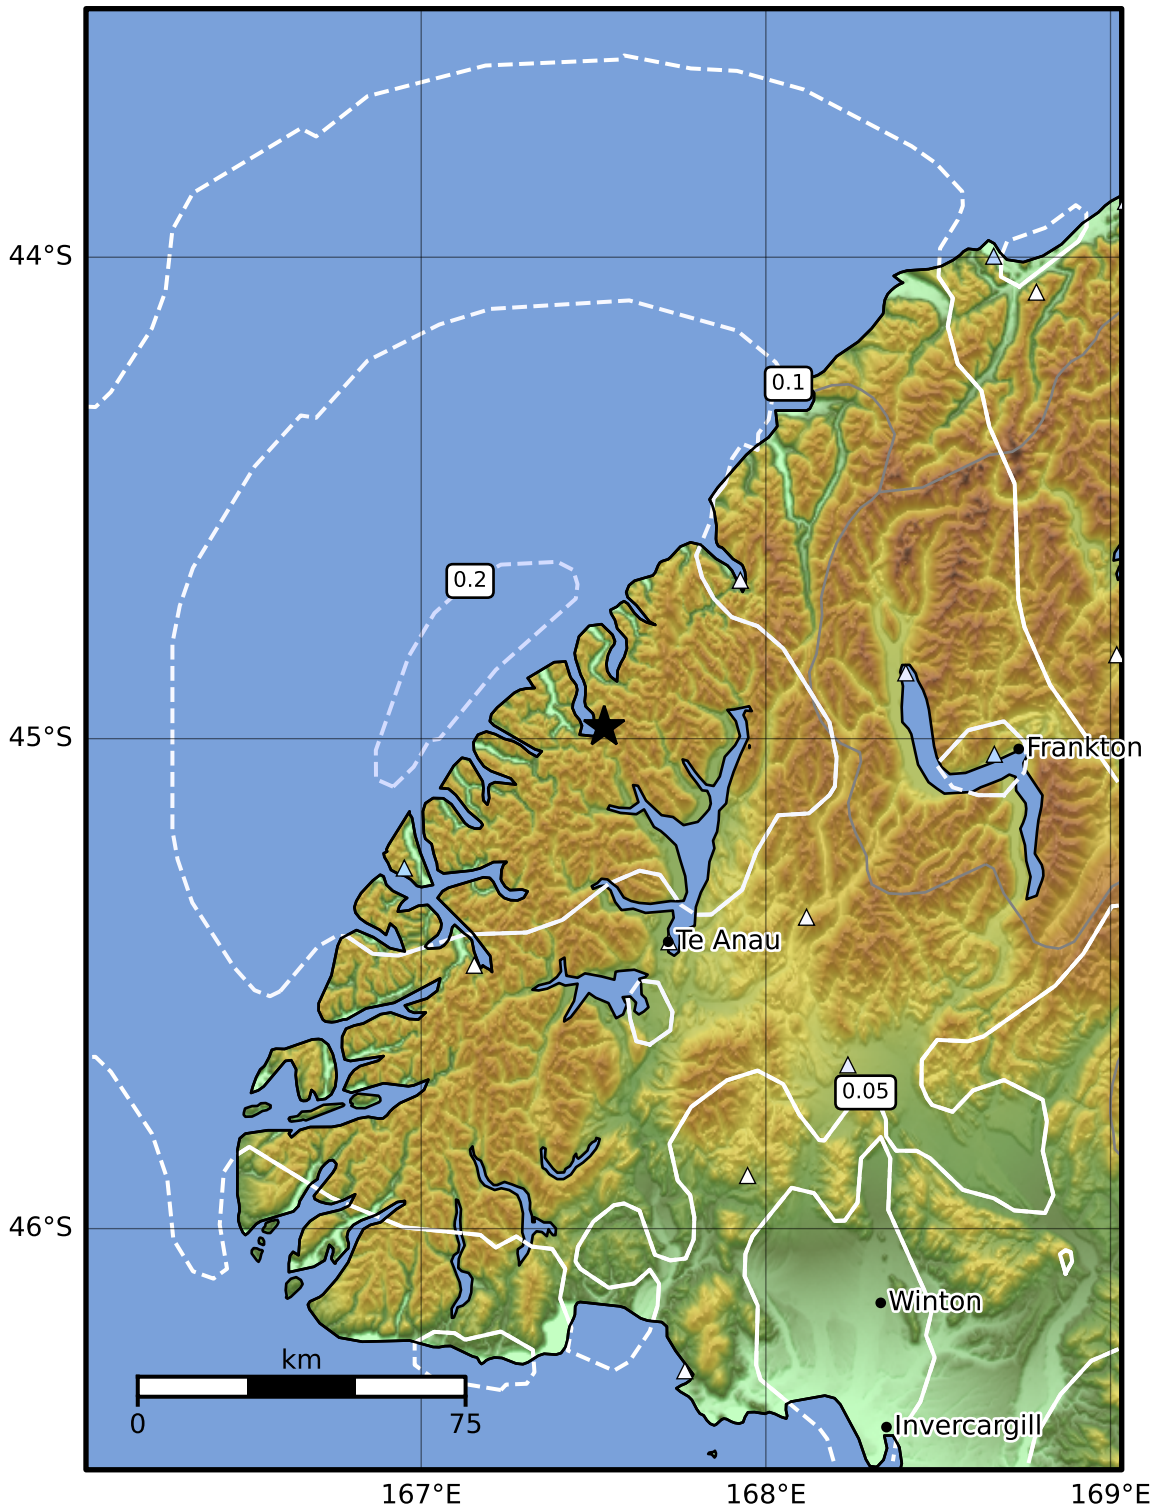

0.3 Second Peak Spectral Acceleration Map GNS Science  
ShakeMap: Fiordland

Jul 04, 2024 10:53:53 UTC M3.7 S44.98 E167.53 Depth: 79.9km ID:2024p501227

SA(0.3) (%g)	0.1	0.2	0.5	1	2	5	10	20	50	100	200
--------------	-----	-----	-----	---	---	---	----	----	----	-----	-----

Scale based on Moratalla et al.(2021) and Worden et al.(2012) Version 4: Processed 2024-07-04T11:25:31Z

△ Seismic Instrument ○ Reported Intensity ★ Epicenter