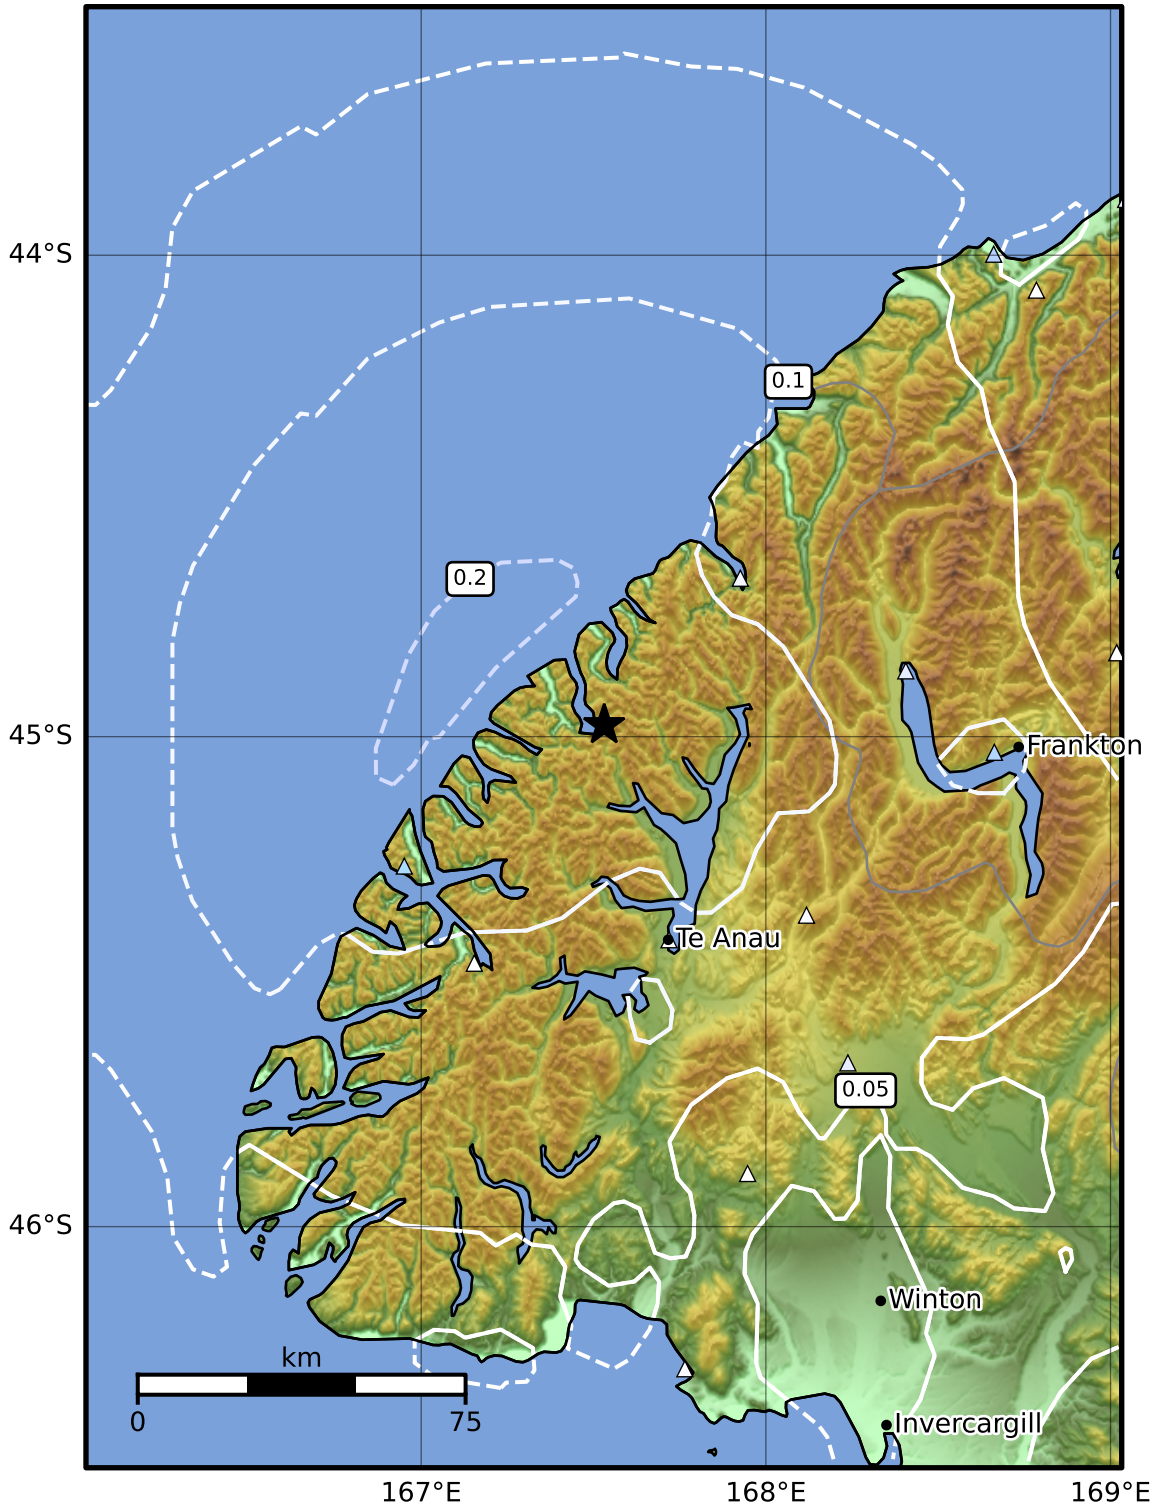

0.3 Second Peak Spectral Acceleration Map GNS Science
 ShakeMap: Fiordland

Jul 04, 2024 10:53:53 UTC M3.7 S44.98 E167.53 Depth: 79.9km ID:2024p501227

SA(0.3) (%g)	0.1	0.2	0.5	1	2	5	10	20	50	100	200
--------------	-----	-----	-----	---	---	---	----	----	----	-----	-----

Scale based on Moratalla et al.(2021) and Worden et al.(2012) Version 5: Processed 2024-07-04T11:55:27Z

△ Seismic Instrument ○ Reported Intensity ★ Epicenter