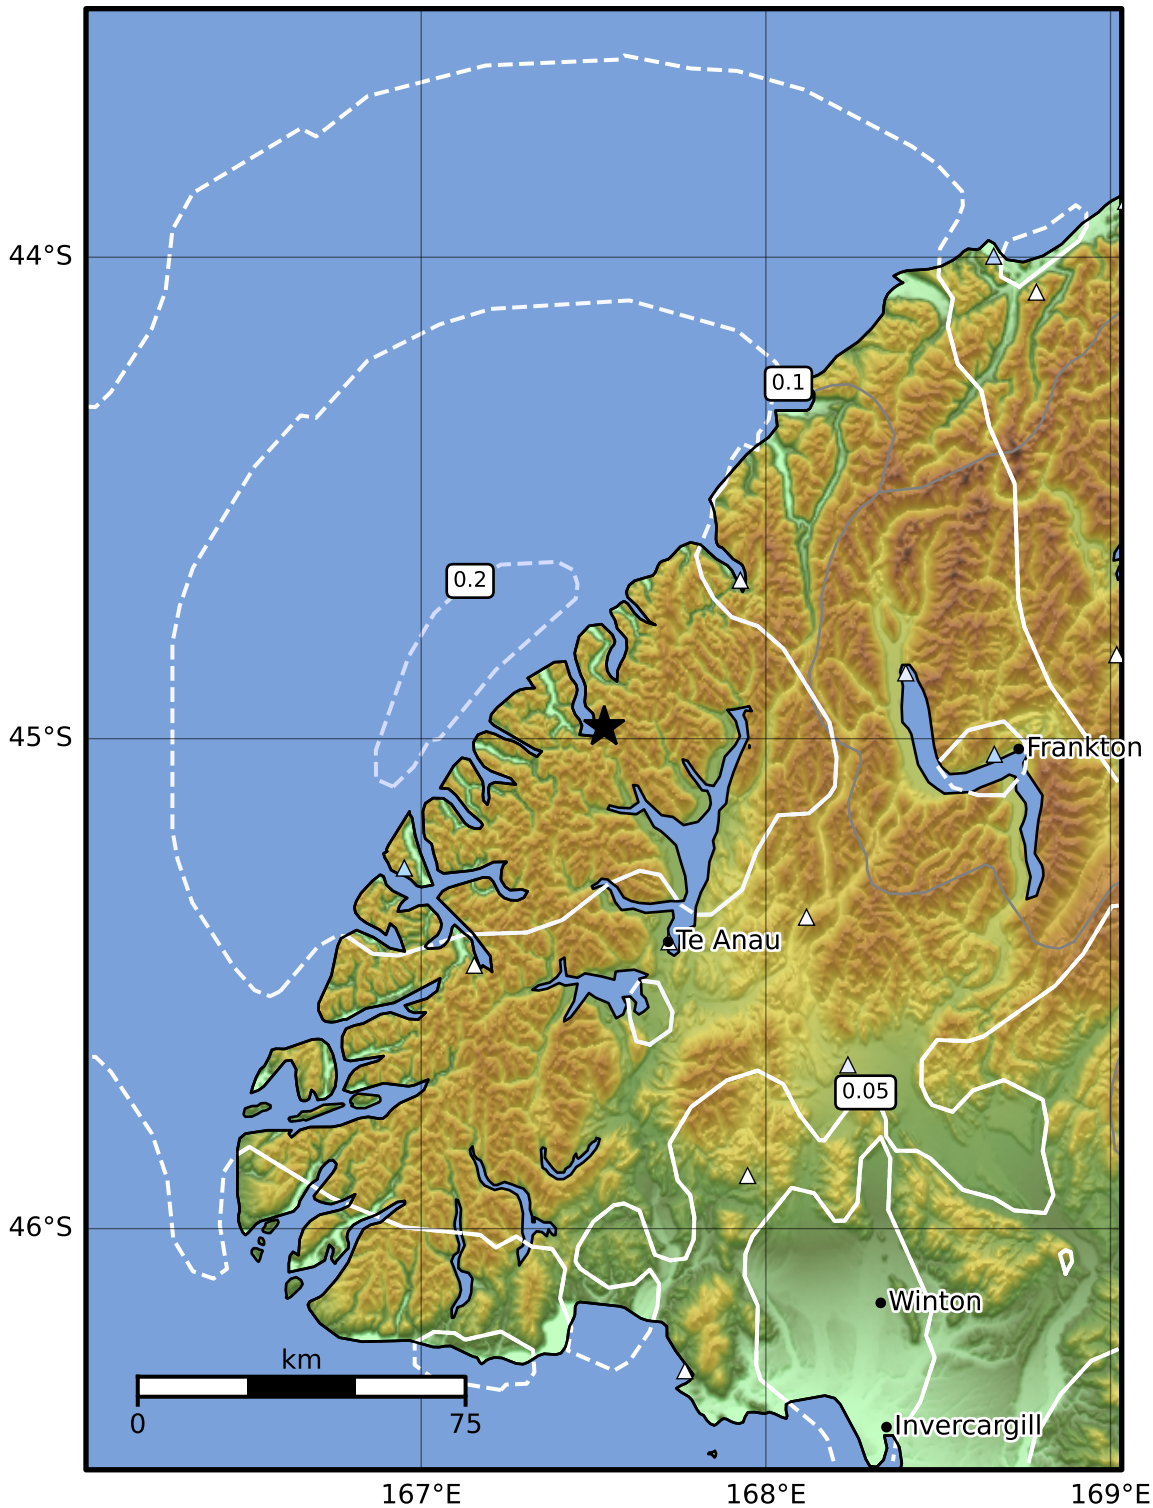

0.3 Second Peak Spectral Acceleration Map GNS Science
ShakeMap: Fiordland

Jul 04, 2024 10:53:53 UTC M3.7 S44.98 E167.53 Depth: 79.9km ID:2024p501227

SA(0.3) (%g)	0.1	0.2	0.5	1	2	5	10	20	50	100	200
--------------	-----	-----	-----	---	---	---	----	----	----	-----	-----

Scale based on Moratalla et al.(2021) and Worden et al.(2012) Version 6: Processed 2024-07-04T12:55:29Z

△ Seismic Instrument ○ Reported Intensity ★ Epicenter