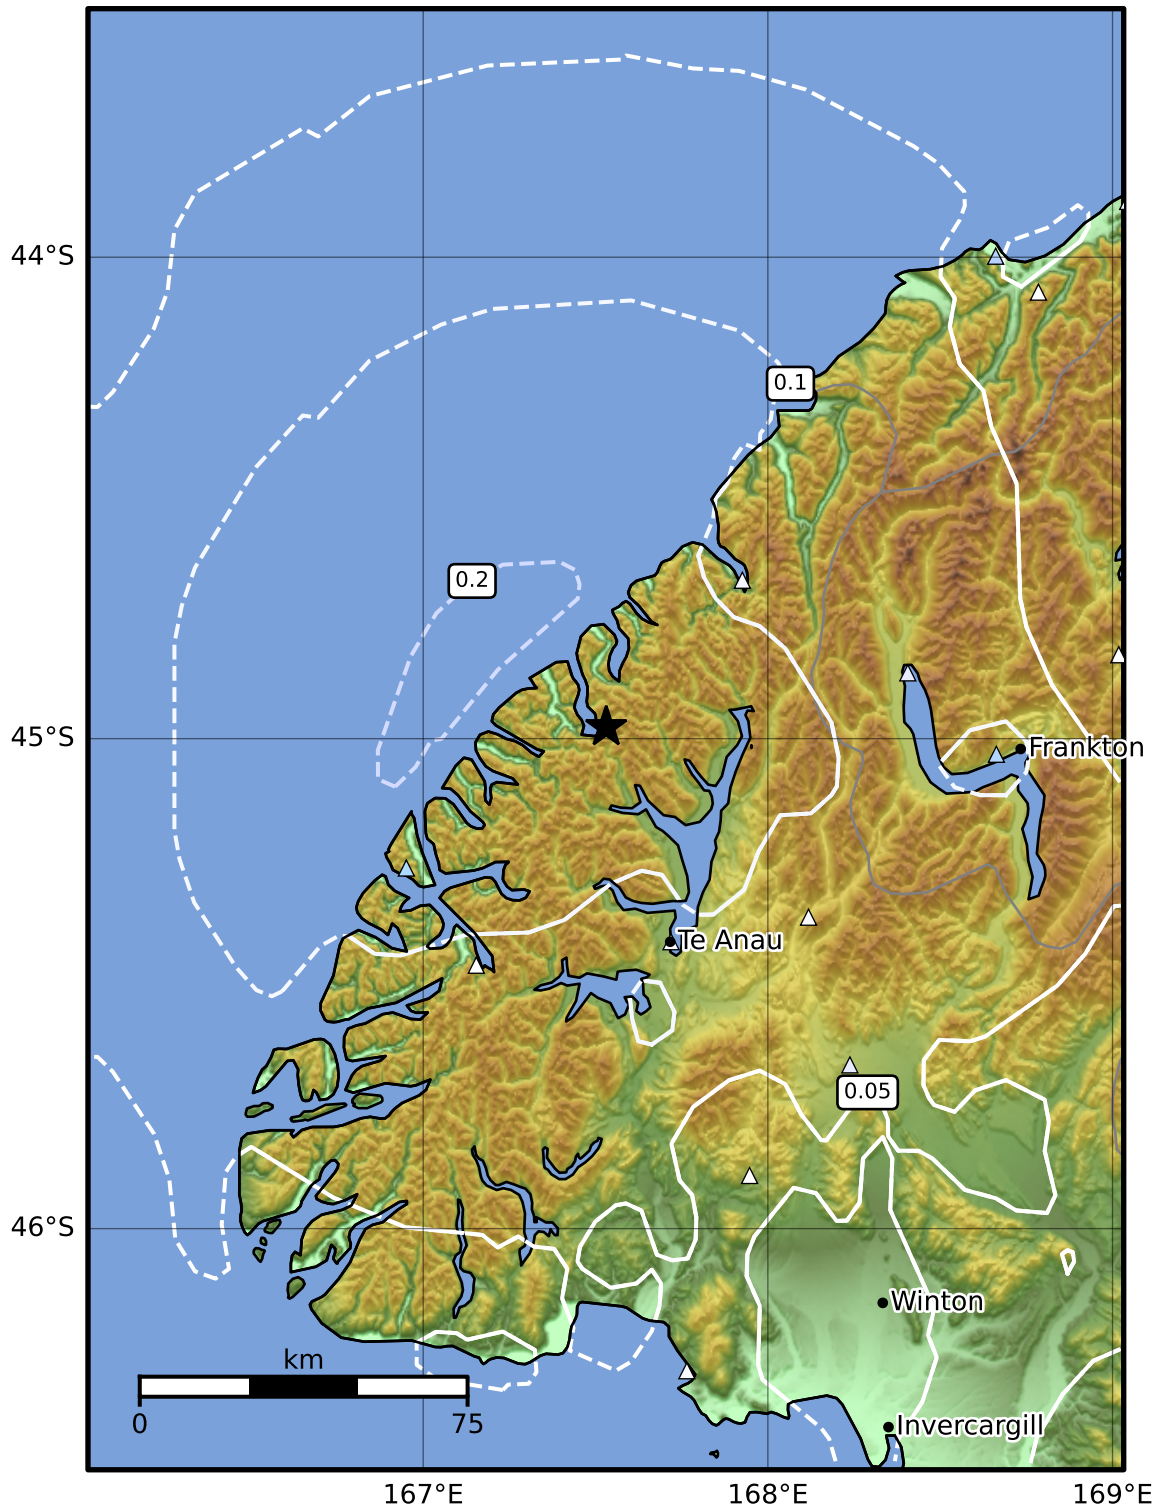

0.3 Second Peak Spectral Acceleration Map GNS Science  
ShakeMap: Fiordland

Jul 04, 2024 10:53:53 UTC M3.7 S44.98 E167.53 Depth: 79.9km ID:2024p501227

SA(0.3) (%g)	0.1	0.2	0.5	1	2	5	10	20	50	100	200
--------------	-----	-----	-----	---	---	---	----	----	----	-----	-----

Scale based on Moratalla et al.(2021) and Worden et al.(2012) Version 7: Processed 2024-07-04T13:55:29Z

△ Seismic Instrument ○ Reported Intensity ★ Epicenter