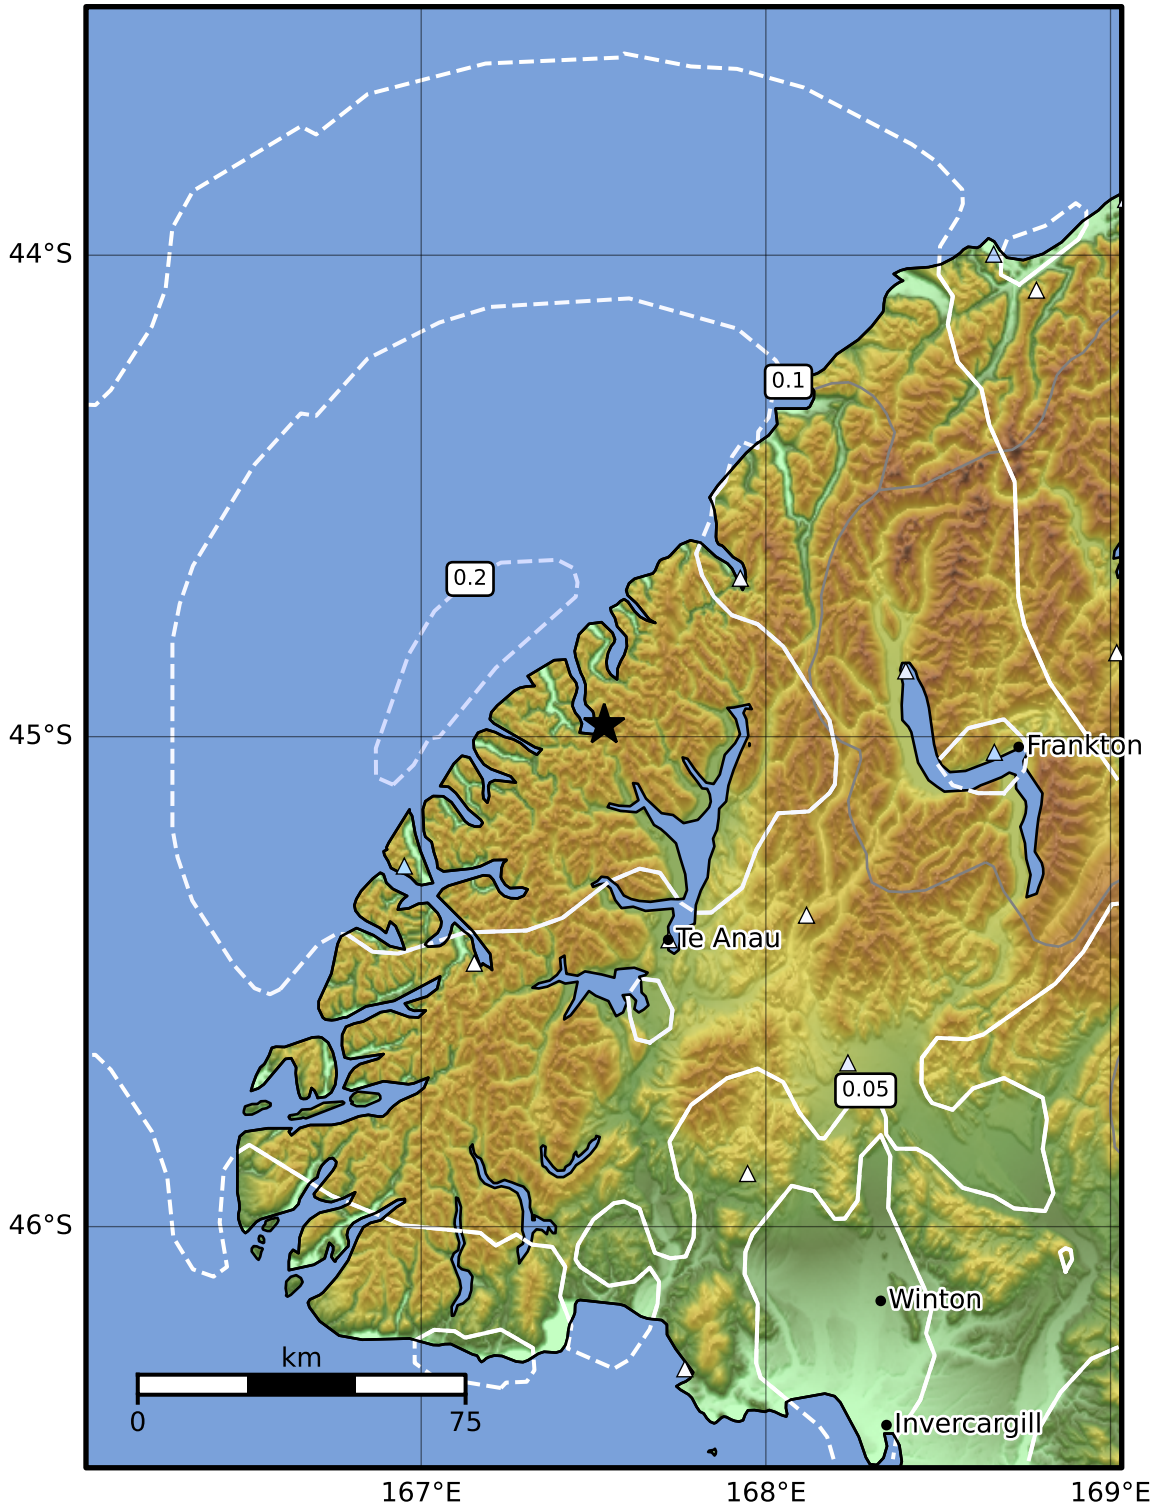

0.3 Second Peak Spectral Acceleration Map GNS Science
ShakeMap: Fiordland

Jul 04, 2024 10:53:53 UTC M3.7 S44.98 E167.53 Depth: 79.9km ID:2024p501227

SA(0.3) (%g)	0.1	0.2	0.5	1	2	5	10	20	50	100	200
--------------	-----	-----	-----	---	---	---	----	----	----	-----	-----

Scale based on Moratalla et al.(2021) and Worden et al.(2012) Version 8: Processed 2024-07-04T16:55:43Z

△ Seismic Instrument ○ Reported Intensity ★ Epicenter