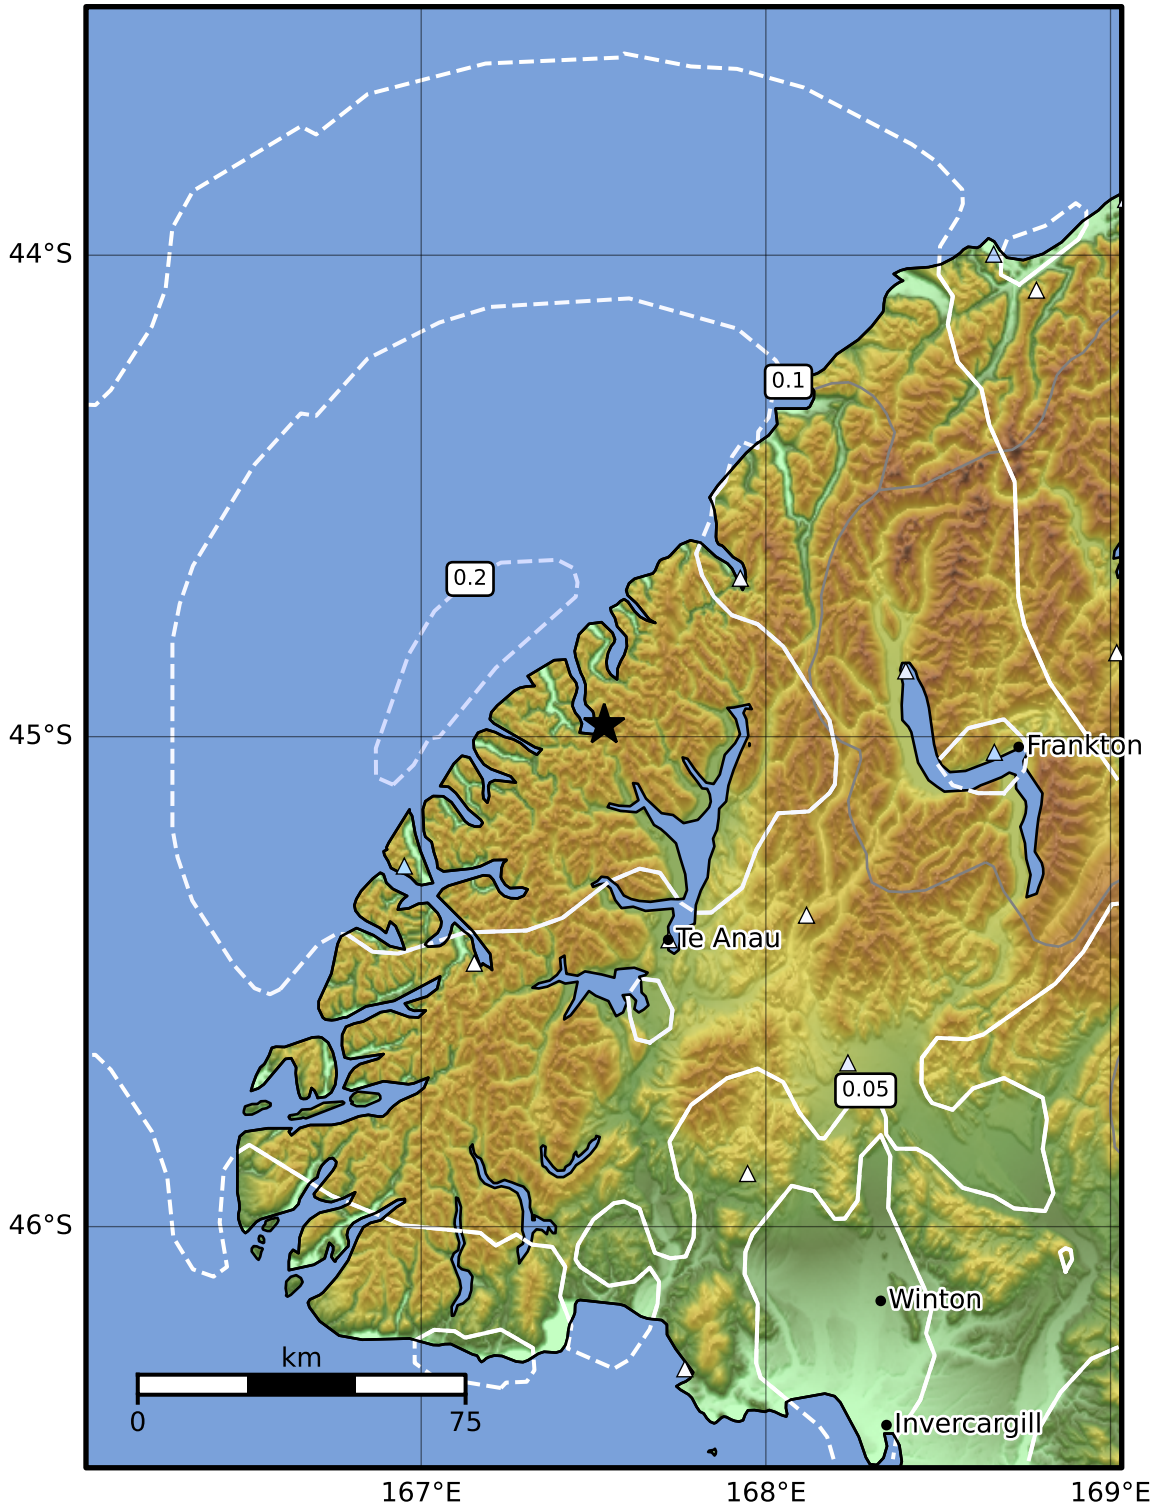

0.3 Second Peak Spectral Acceleration Map GNS Science
ShakeMap: Fiordland

Jul 04, 2024 10:53:53 UTC M3.7 S44.98 E167.53 Depth: 79.9km ID:2024p501227

SA(0.3) (%g)	0.1	0.2	0.5	1	2	5	10	20	50	100	200
--------------	-----	-----	-----	---	---	---	----	----	----	-----	-----

Scale based on Moratalla et al.(2021) and Worden et al.(2012) Version 9: Processed 2024-07-05T10:56:13Z

△ Seismic Instrument ○ Reported Intensity ★ Epicenter