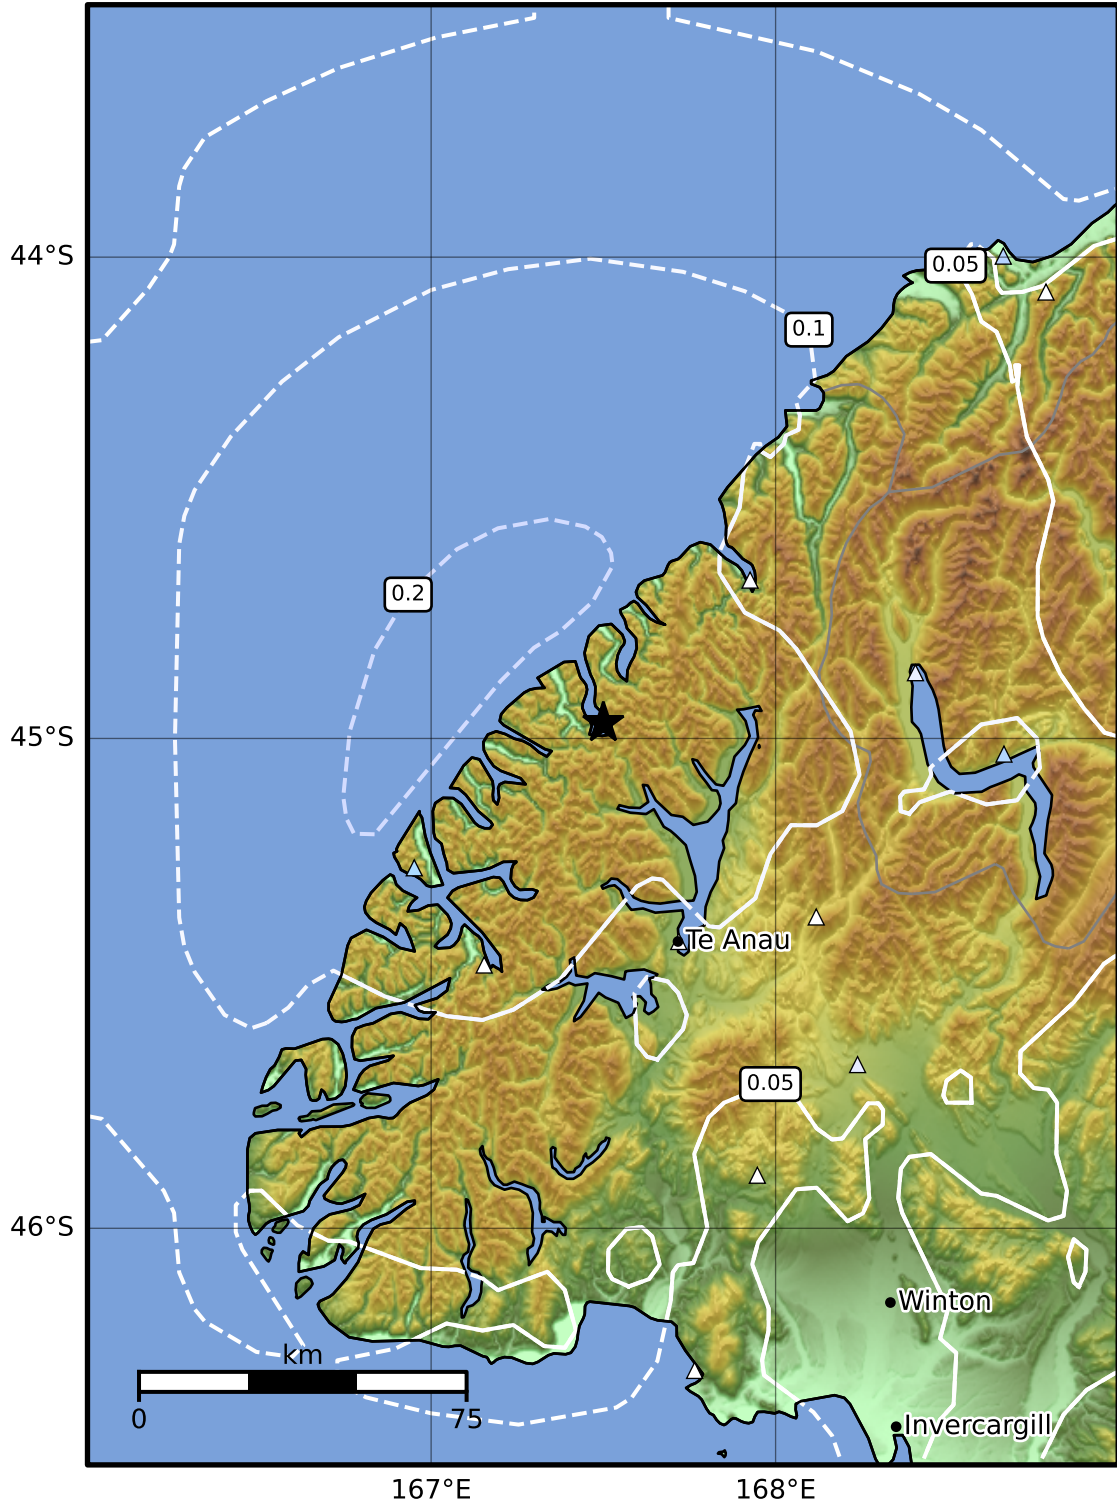

0.3 Second Peak Spectral Acceleration Map GNS Science  
ShakeMap: Fiordland

Jul 04, 2024 10:53:53 UTC M3.8 S44.97 E167.50 Depth: 80.9km ID:2024p501227

SA(0.3) (%g)	0.1	0.2	0.5	1	2	5	10	20	50	100	200
--------------	-----	-----	-----	---	---	---	----	----	----	-----	-----

Scale based on Moratalla et al.(2021) and Worden et al.(2012) Version 10: Processed 2024-07-08T21:56:14Z

△ Seismic Instrument   ○ Reported Intensity   ★ Epicenter