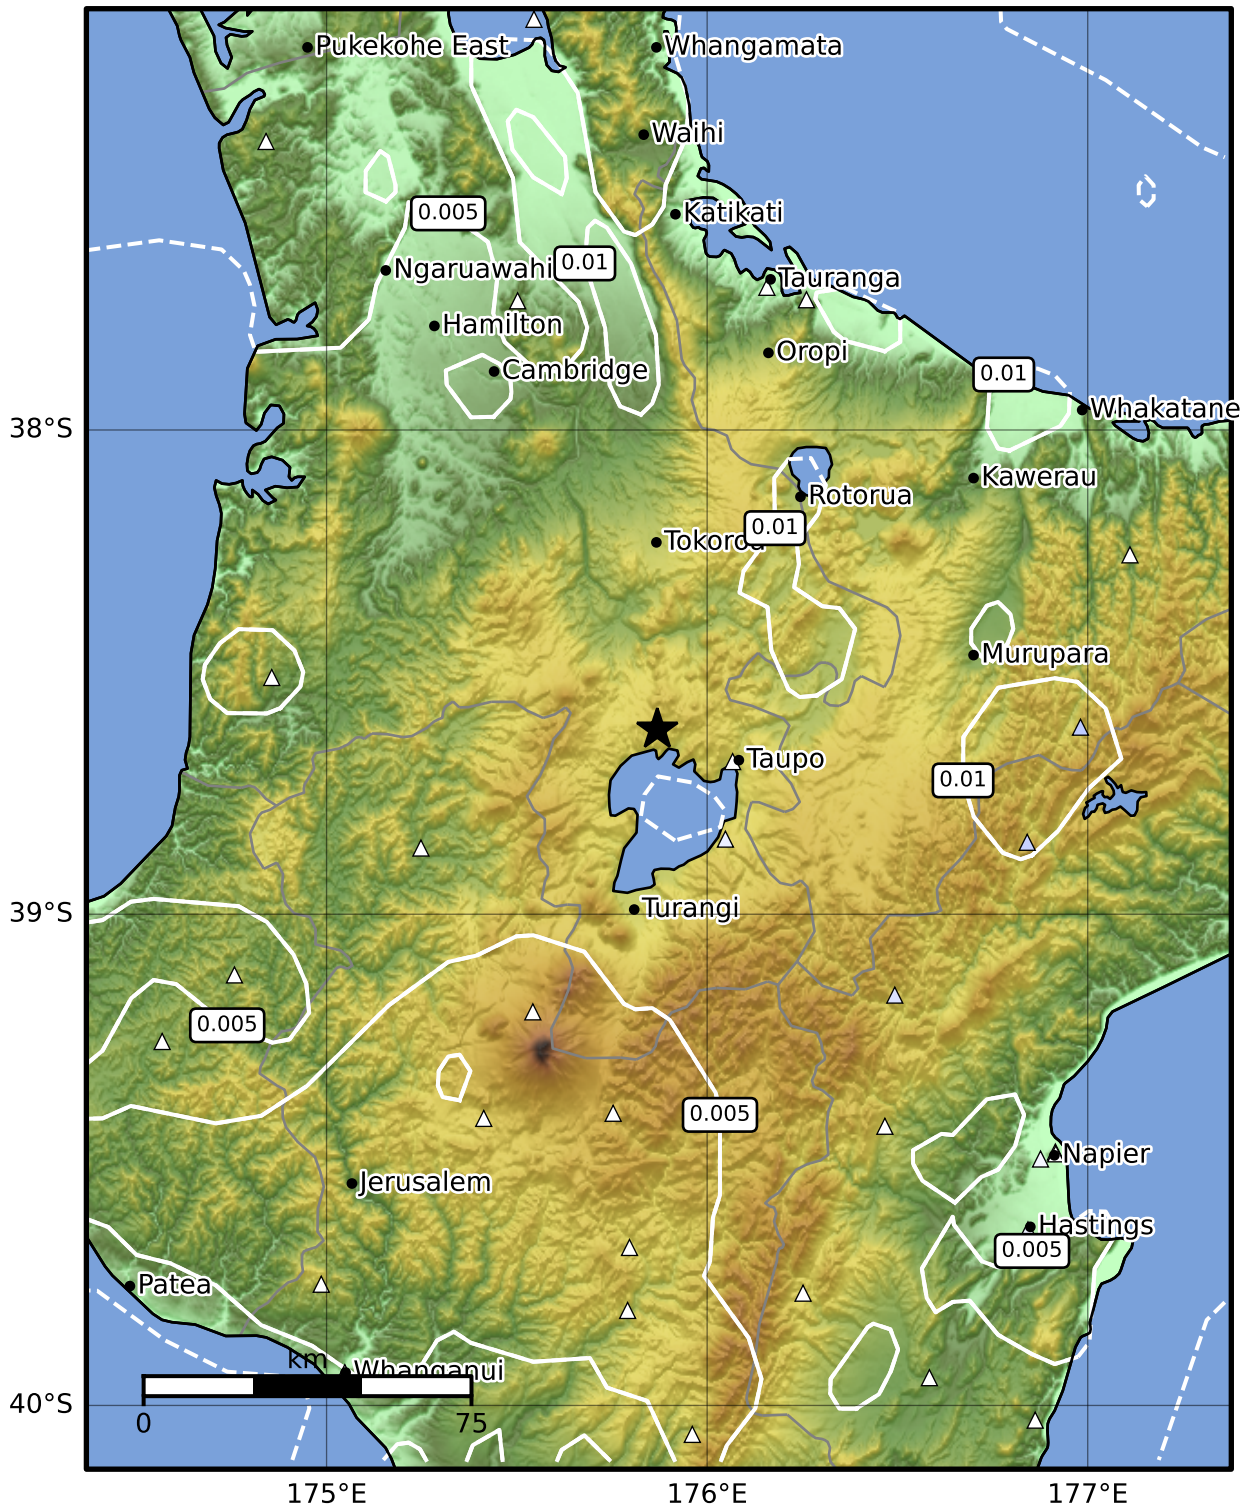

1.0 Second Peak Spectral Acceleration Map GNS Science  
ShakeMap: Taupo

Jul 06, 2024 15:03:43 UTC M3.9 S38.62 E175.87 Depth: 142.0km ID:2024p507101

Scale based on Moratalla et al.(2021) and Worden et al.(2012) Version 1: Processed 2024-07-06T15:08:58Z  
 Δ Seismic Instrument    ○ Reported Intensity    ★ Epicenter