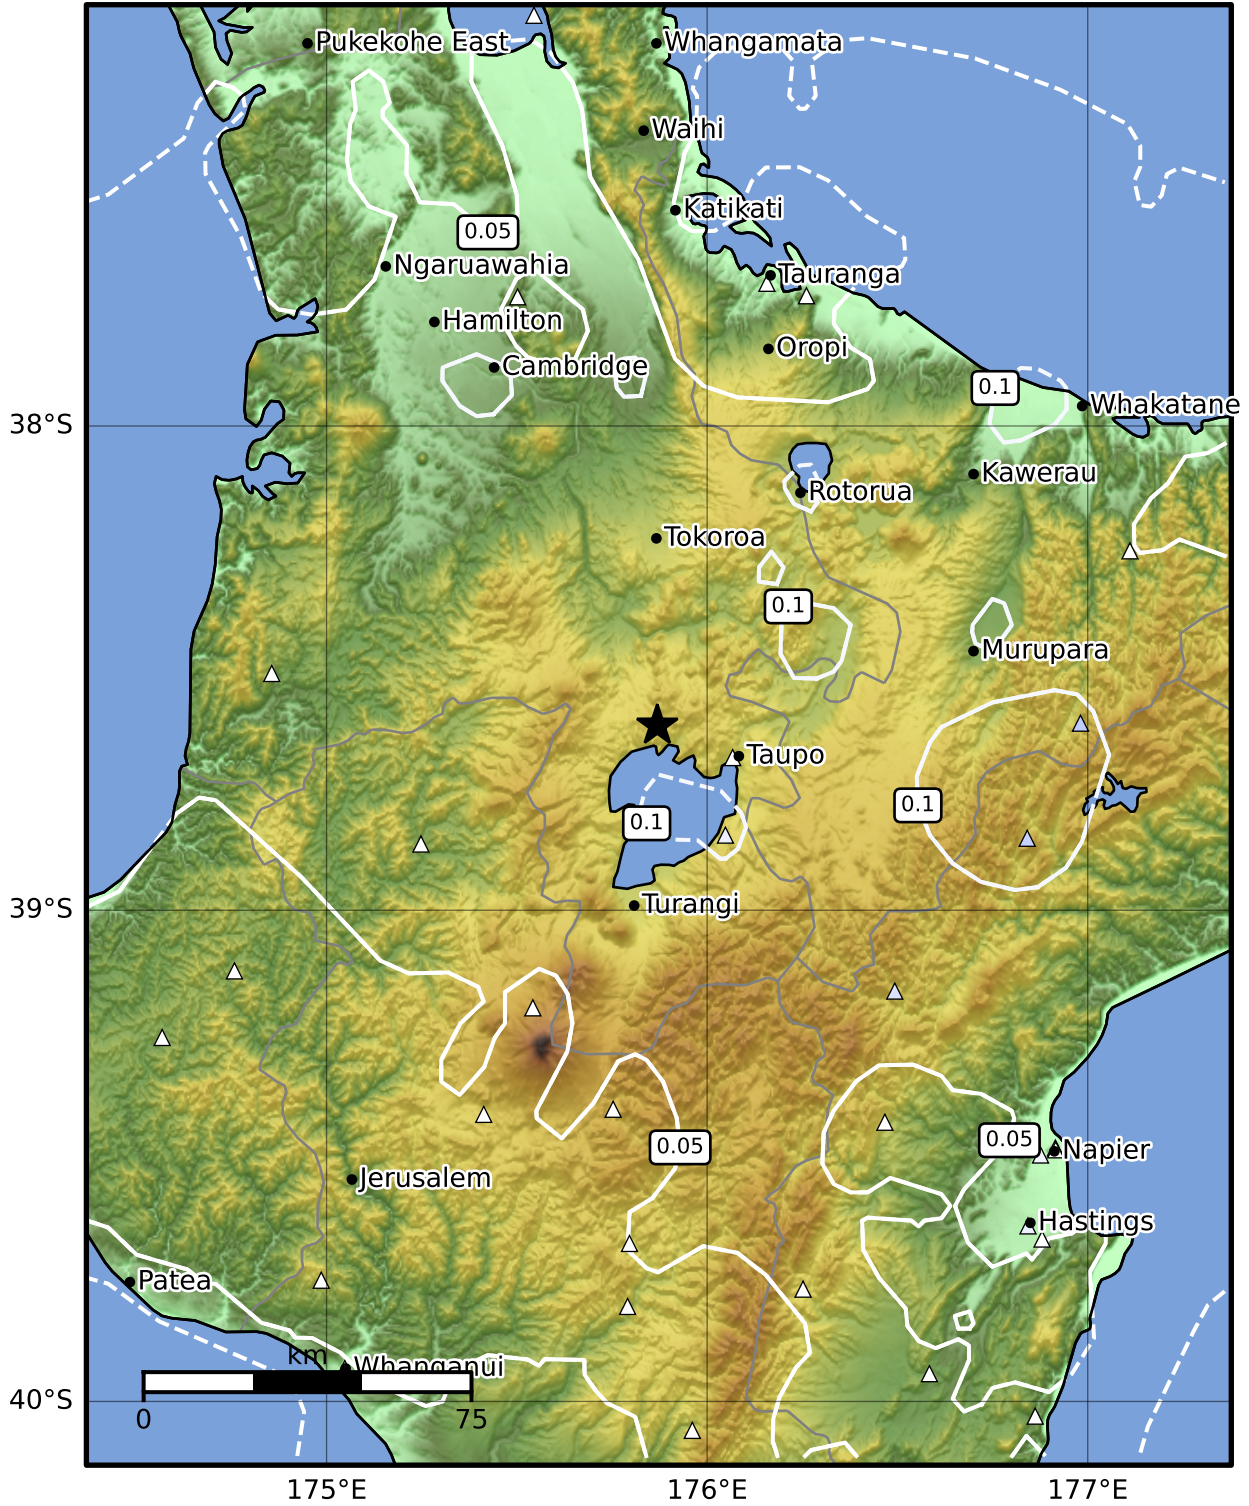

0.3 Second Peak Spectral Acceleration Map GNS Science

ShakeMap: Taupo

Jul 06, 2024 15:03:43 UTC M3.9 S38.62 E175.87 Depth: 142.0km ID:2024p507101

Scale based on Moratalla et al.(2021) and Worden et al.(2012) Version 1: Processed 2024-07-06T15:16:37Z

△ Seismic Instrument ○ Reported Intensity ★ Epicenter