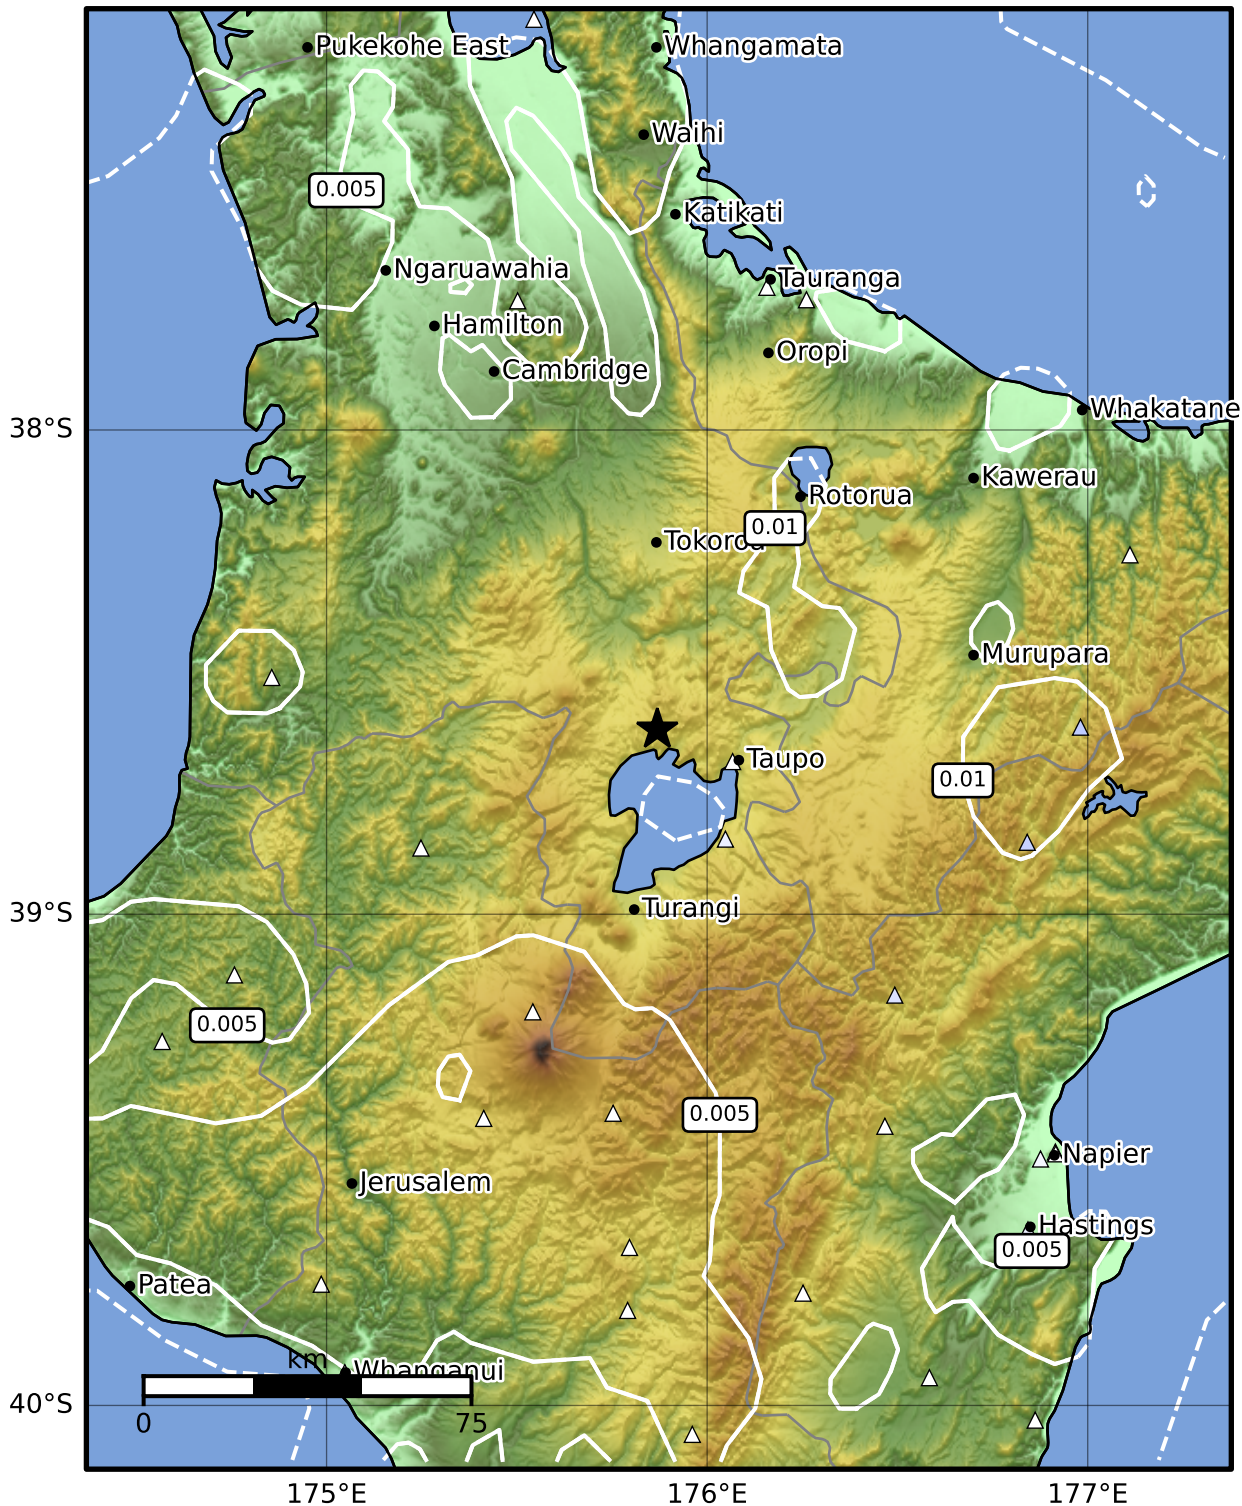

1.0 Second Peak Spectral Acceleration Map GNS Science  
ShakeMap: Taupo

Jul 06, 2024 15:03:43 UTC M3.9 S38.62 E175.87 Depth: 142.0km ID:2024p507101

Scale based on Moratalla et al.(2021) and Worden et al.(2012) Version 1: Processed 2024-07-06T15:16:37Z

△ Seismic Instrument ○ Reported Intensity ★ Epicenter