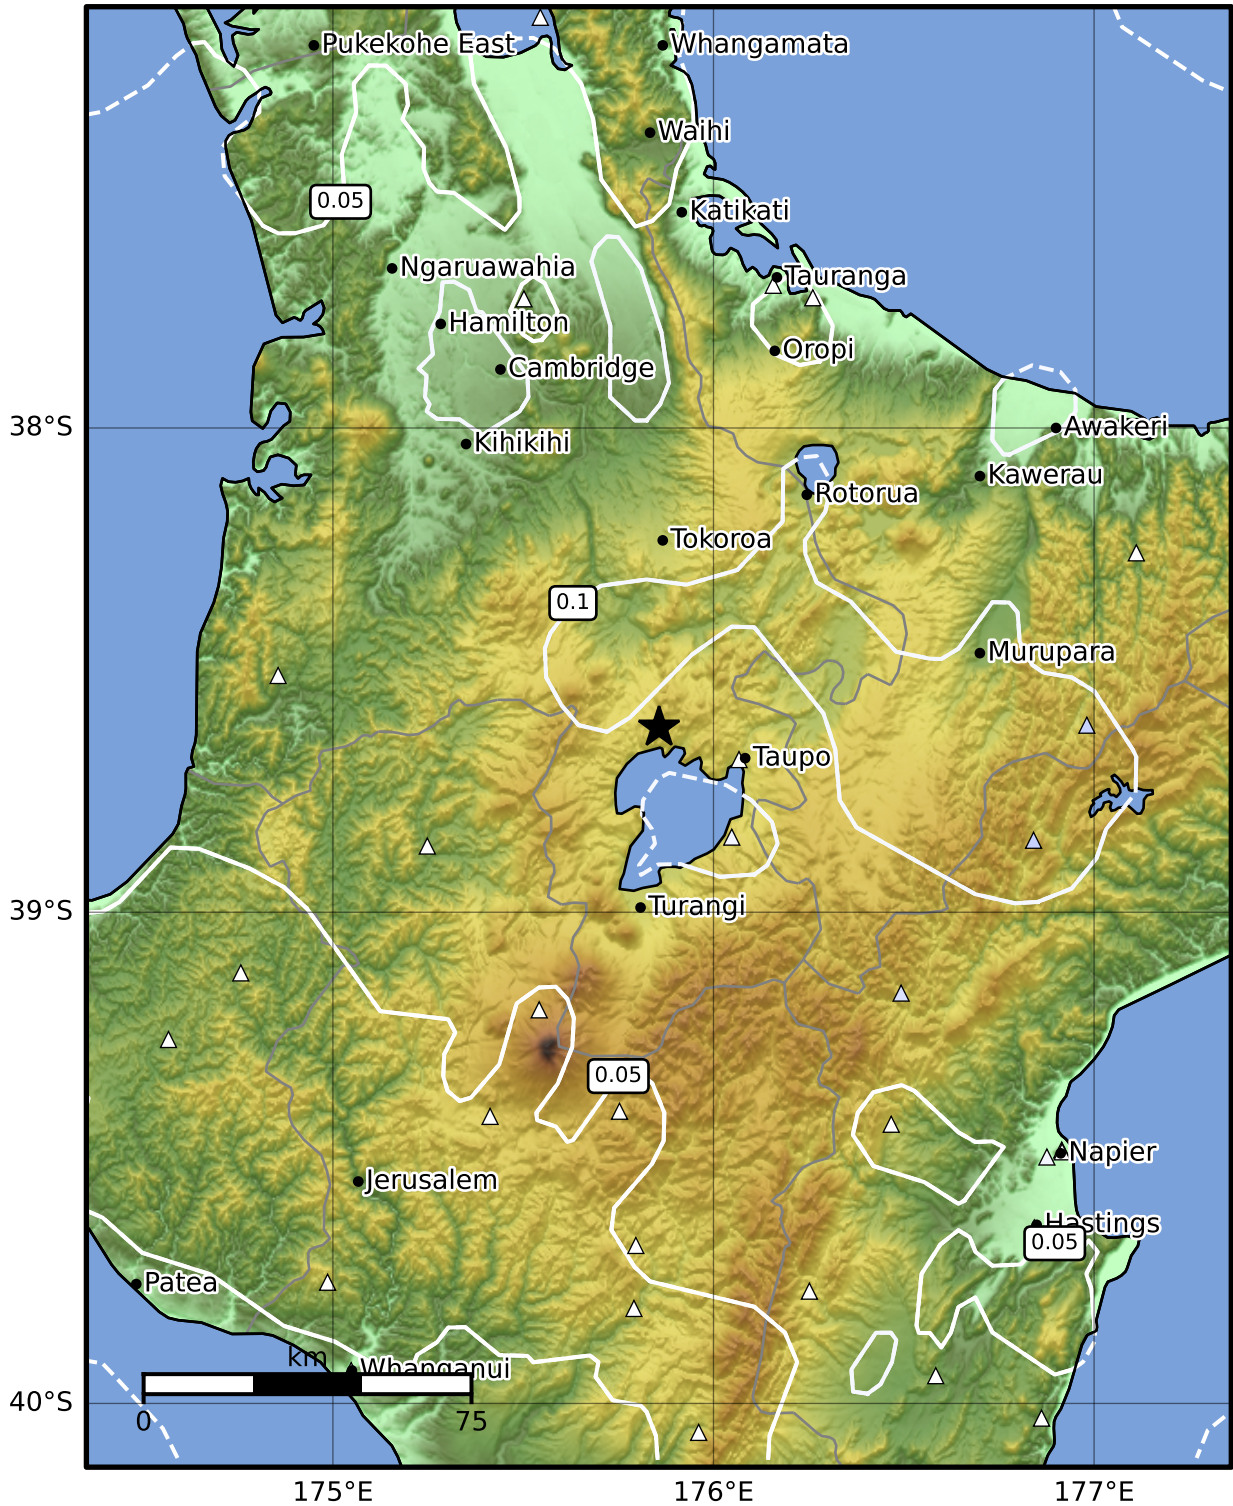

0.3 Second Peak Spectral Acceleration Map GNS Science

ShakeMap: Taupo

Jul 06, 2024 15:03:43 UTC M4.0 S38.62 E175.86 Depth: 141.6km ID:2024p507101

Scale based on Moratalla et al.(2021) and Worden et al.(2012) Version 2: Processed 2024-07-06T15:23:46Z

△ Seismic Instrument ○ Reported Intensity ★ Epicenter