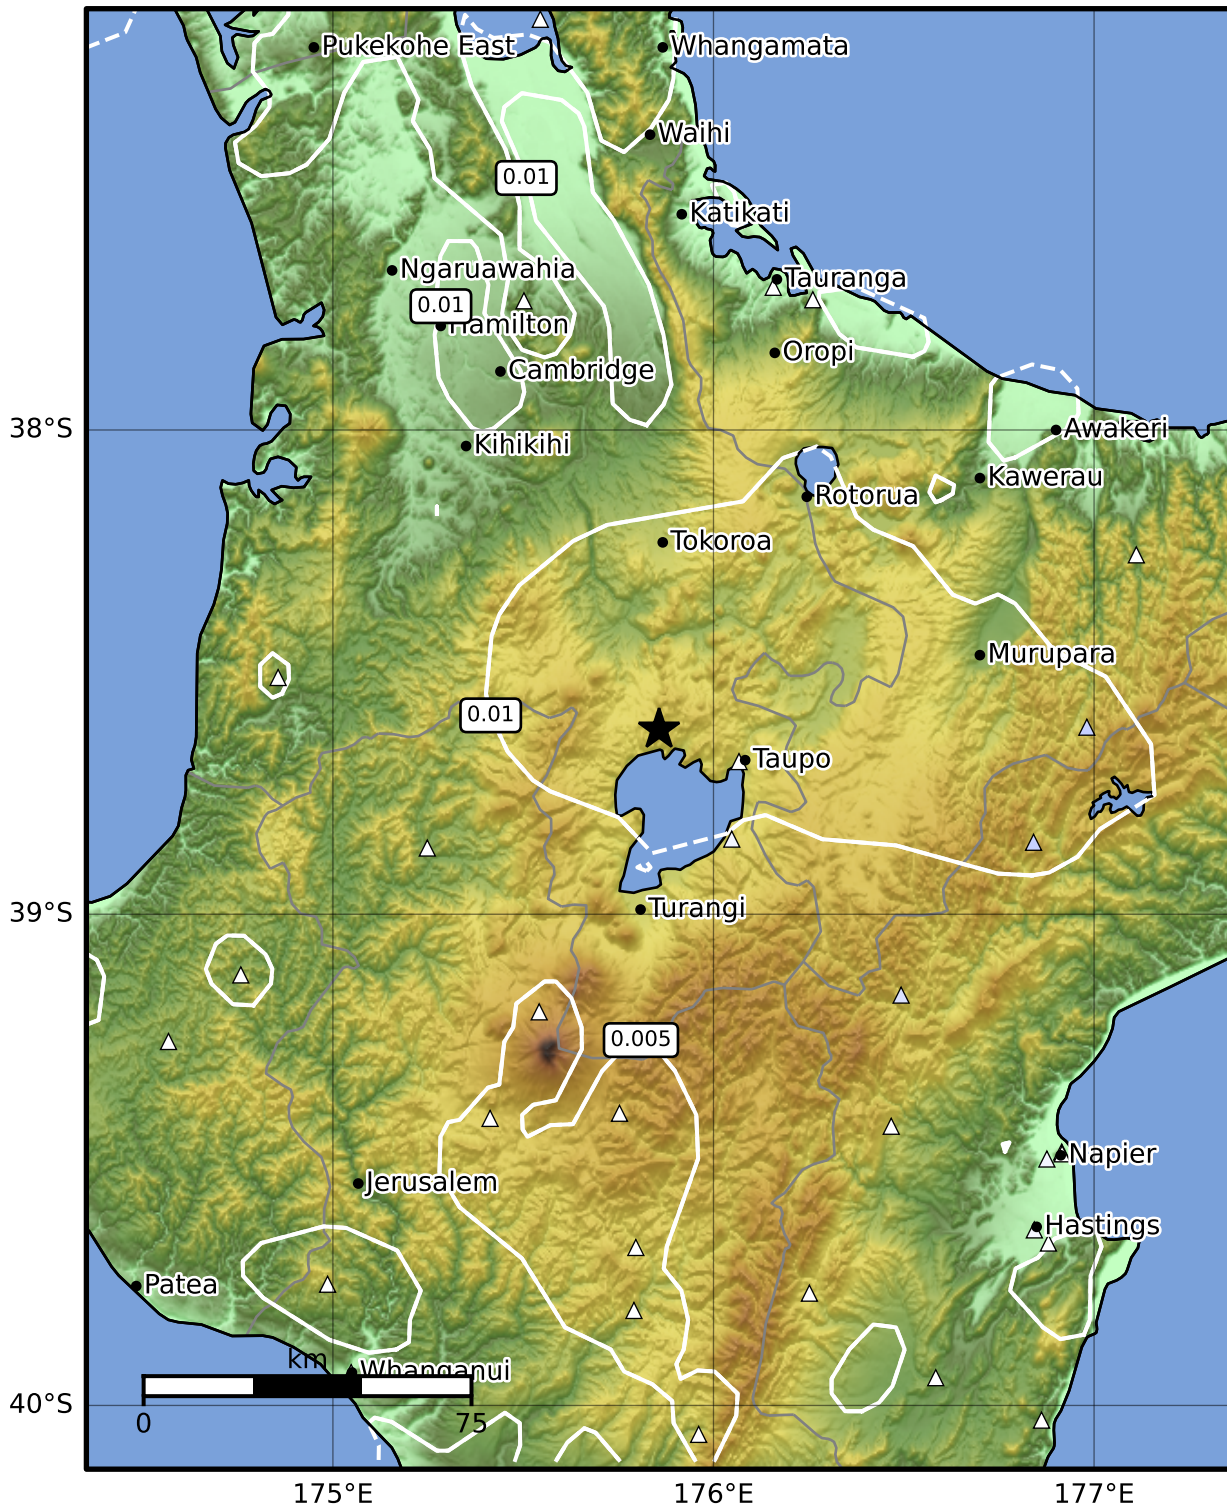

1.0 Second Peak Spectral Acceleration Map GNS Science  
 ShakeMap: Taupo

Jul 06, 2024 15:03:43 UTC M4.0 S38.62 E175.86 Depth: 141.6km ID:2024p507101

Scale based on Moratalla et al.(2021) and Worden et al.(2012) Version 2: Processed 2024-07-06T15:23:46Z

△ Seismic Instrument ○ Reported Intensity ★ Epicenter