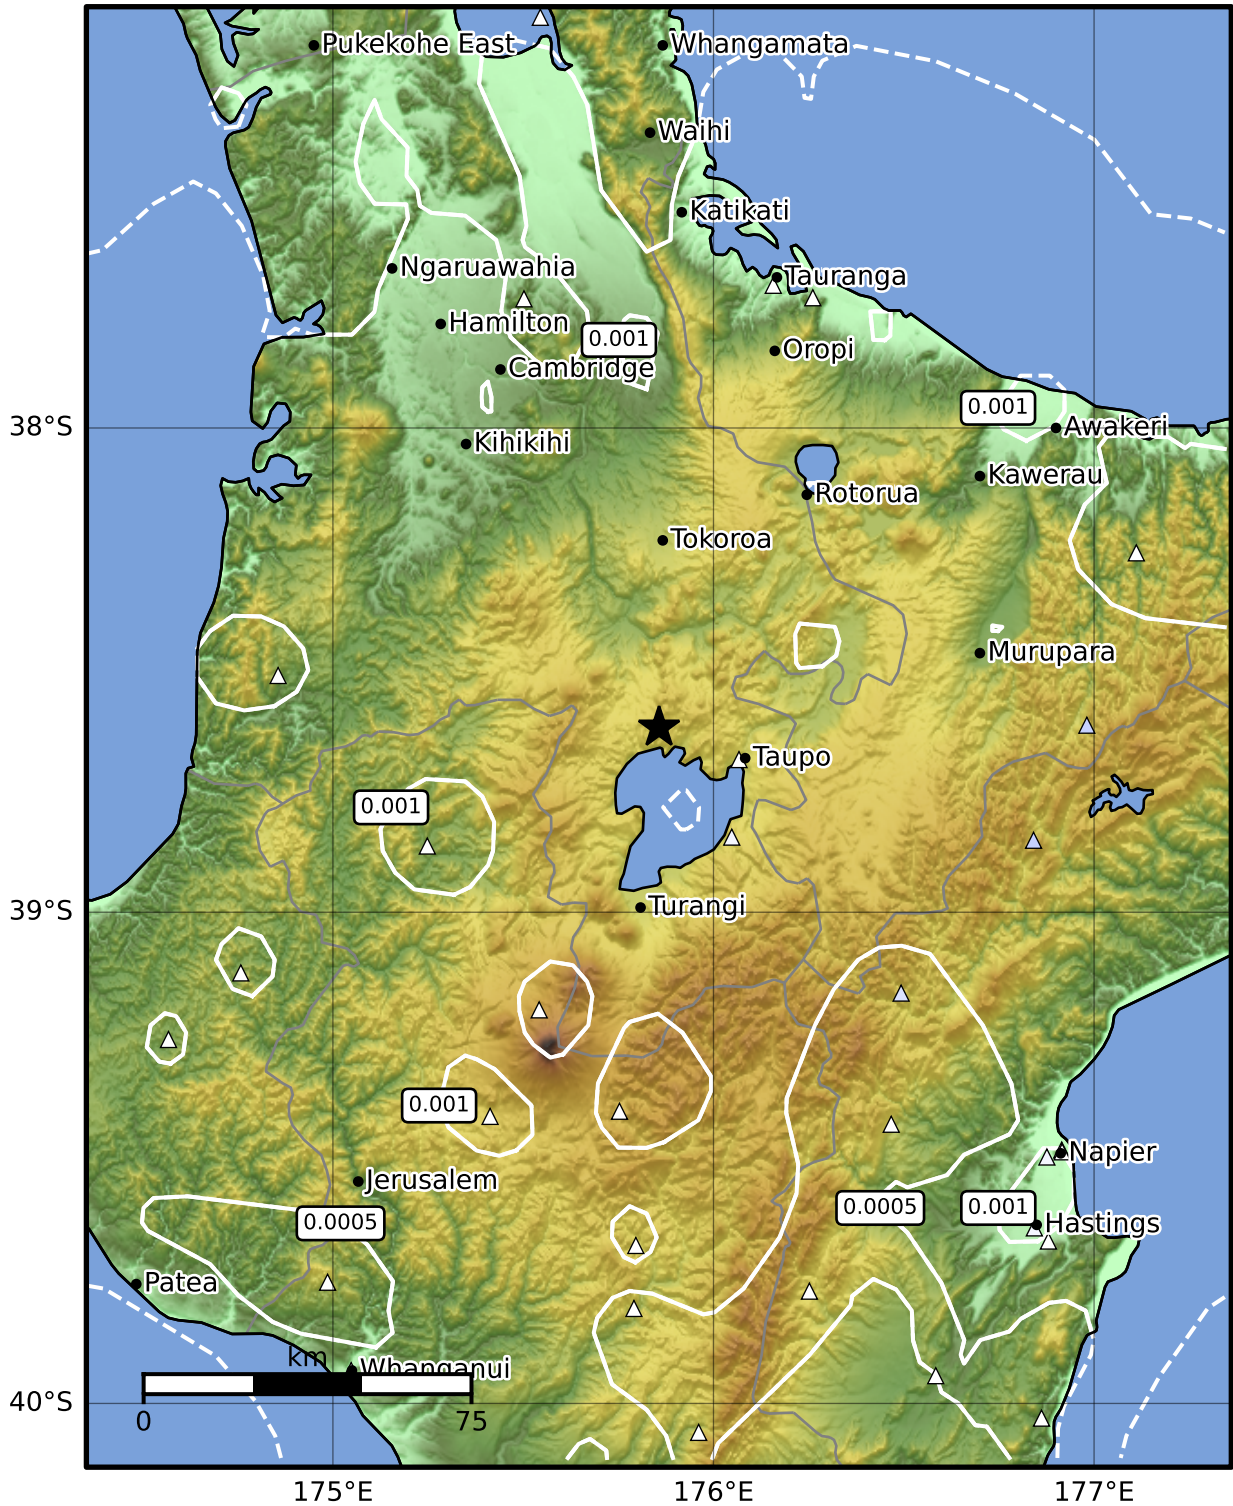

3.0 Second Peak Spectral Acceleration Map GNS Science

ShakeMap: Taupo

Jul 06, 2024 15:03:43 UTC M4.0 S38.62 E175.86 Depth: 141.6km ID:2024p507101

Scale based on Moratalla et al.(2021) and Worden et al.(2012) Version 2: Processed 2024-07-06T15:23:46Z

△ Seismic Instrument ○ Reported Intensity ★ Epicenter