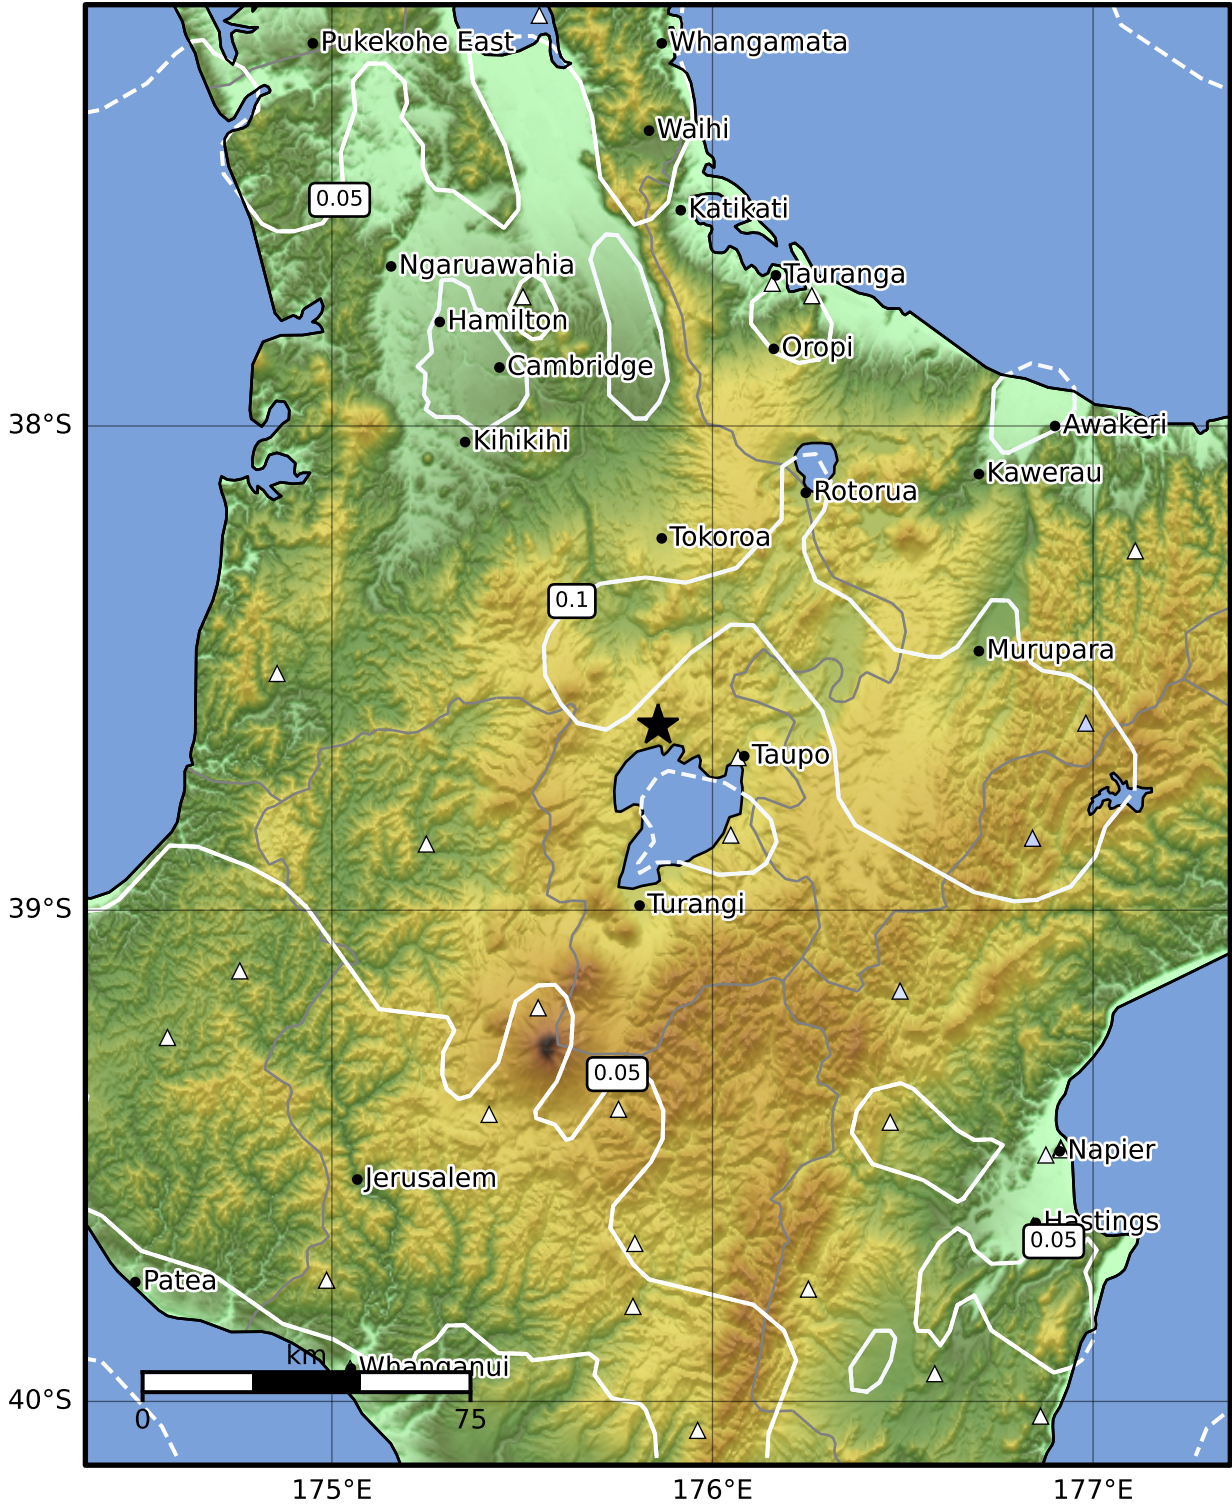

0.3 Second Peak Spectral Acceleration Map GNS Science

ShakeMap: Taupo

Jul 06, 2024 15:03:43 UTC M4.0 S38.62 E175.86 Depth: 141.6km ID:2024p507101

Scale based on Moratalla et al.(2021) and Worden et al.(2012) Version 2: Processed 2024-07-06T15:26:19Z

△ Seismic Instrument ○ Reported Intensity ★ Epicenter