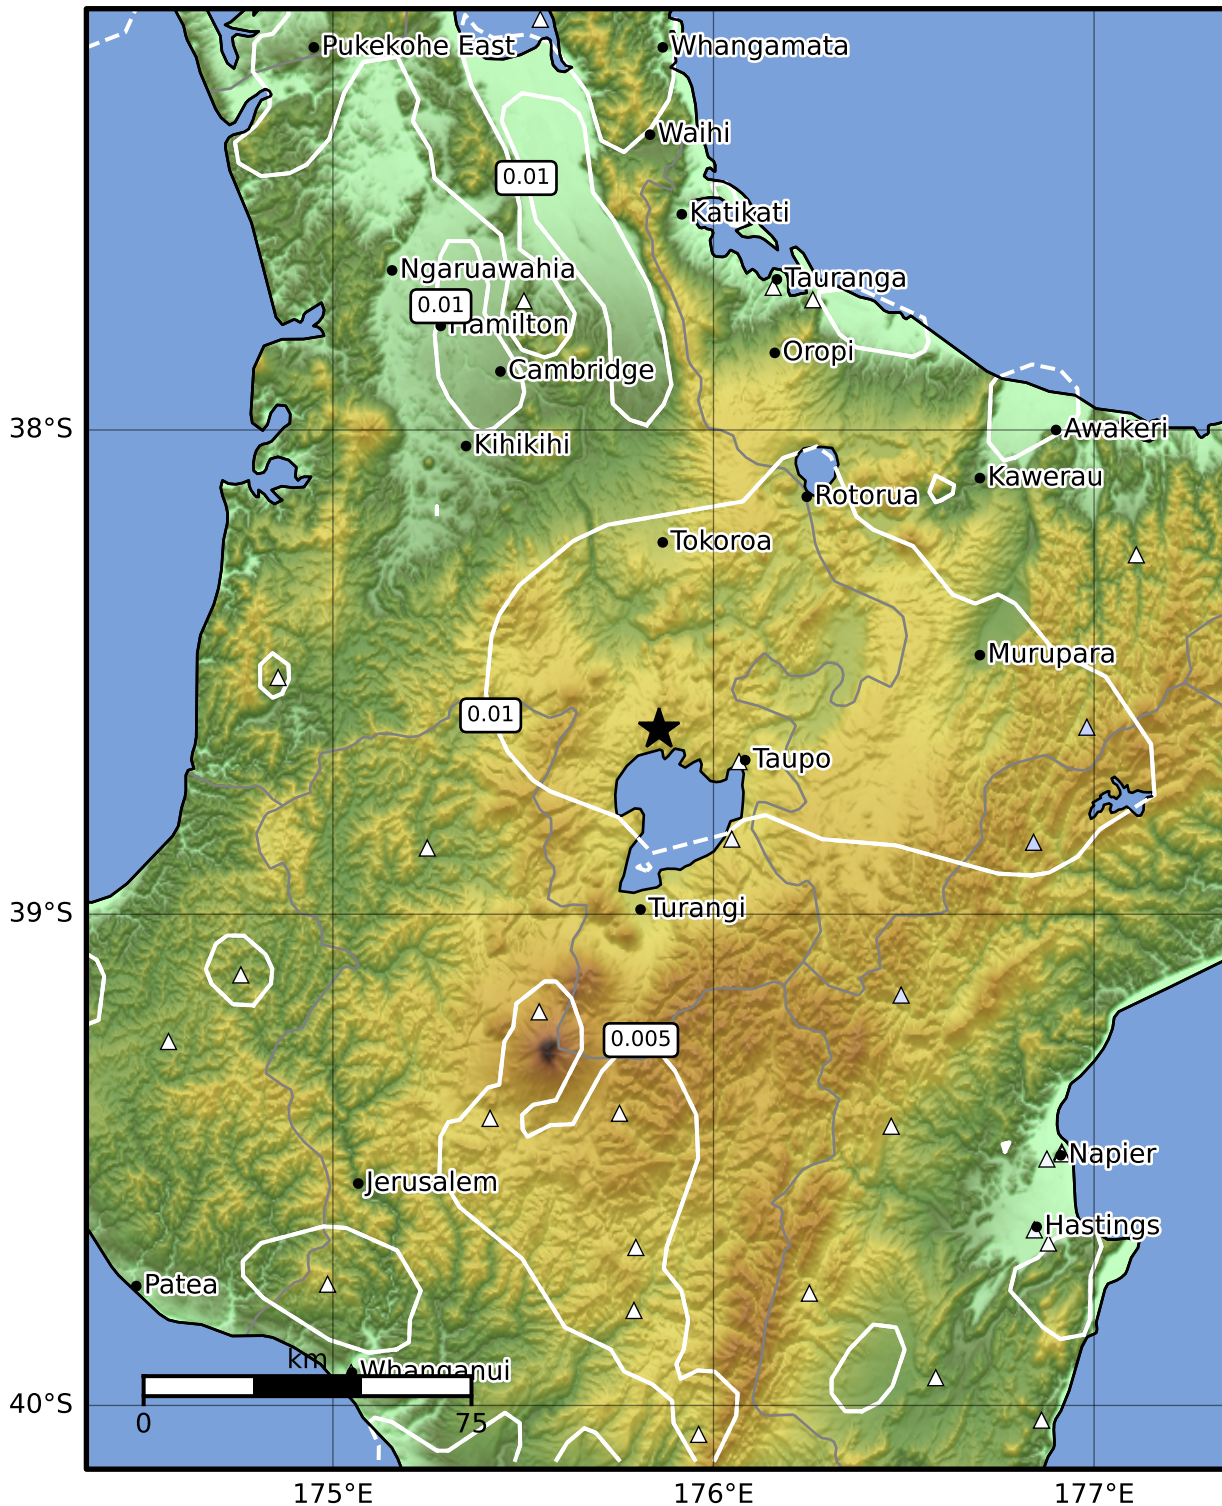

1.0 Second Peak Spectral Acceleration Map GNS Science  
ShakeMap: Taupo

Jul 06, 2024 15:03:43 UTC M4.0 S38.62 E175.86 Depth: 141.6km ID:2024p507101

Scale based on Moratalla et al.(2021) and Worden et al.(2012) Version 2: Processed 2024-07-06T15:26:19Z  
 Δ Seismic Instrument    ○ Reported Intensity    ★ Epicenter