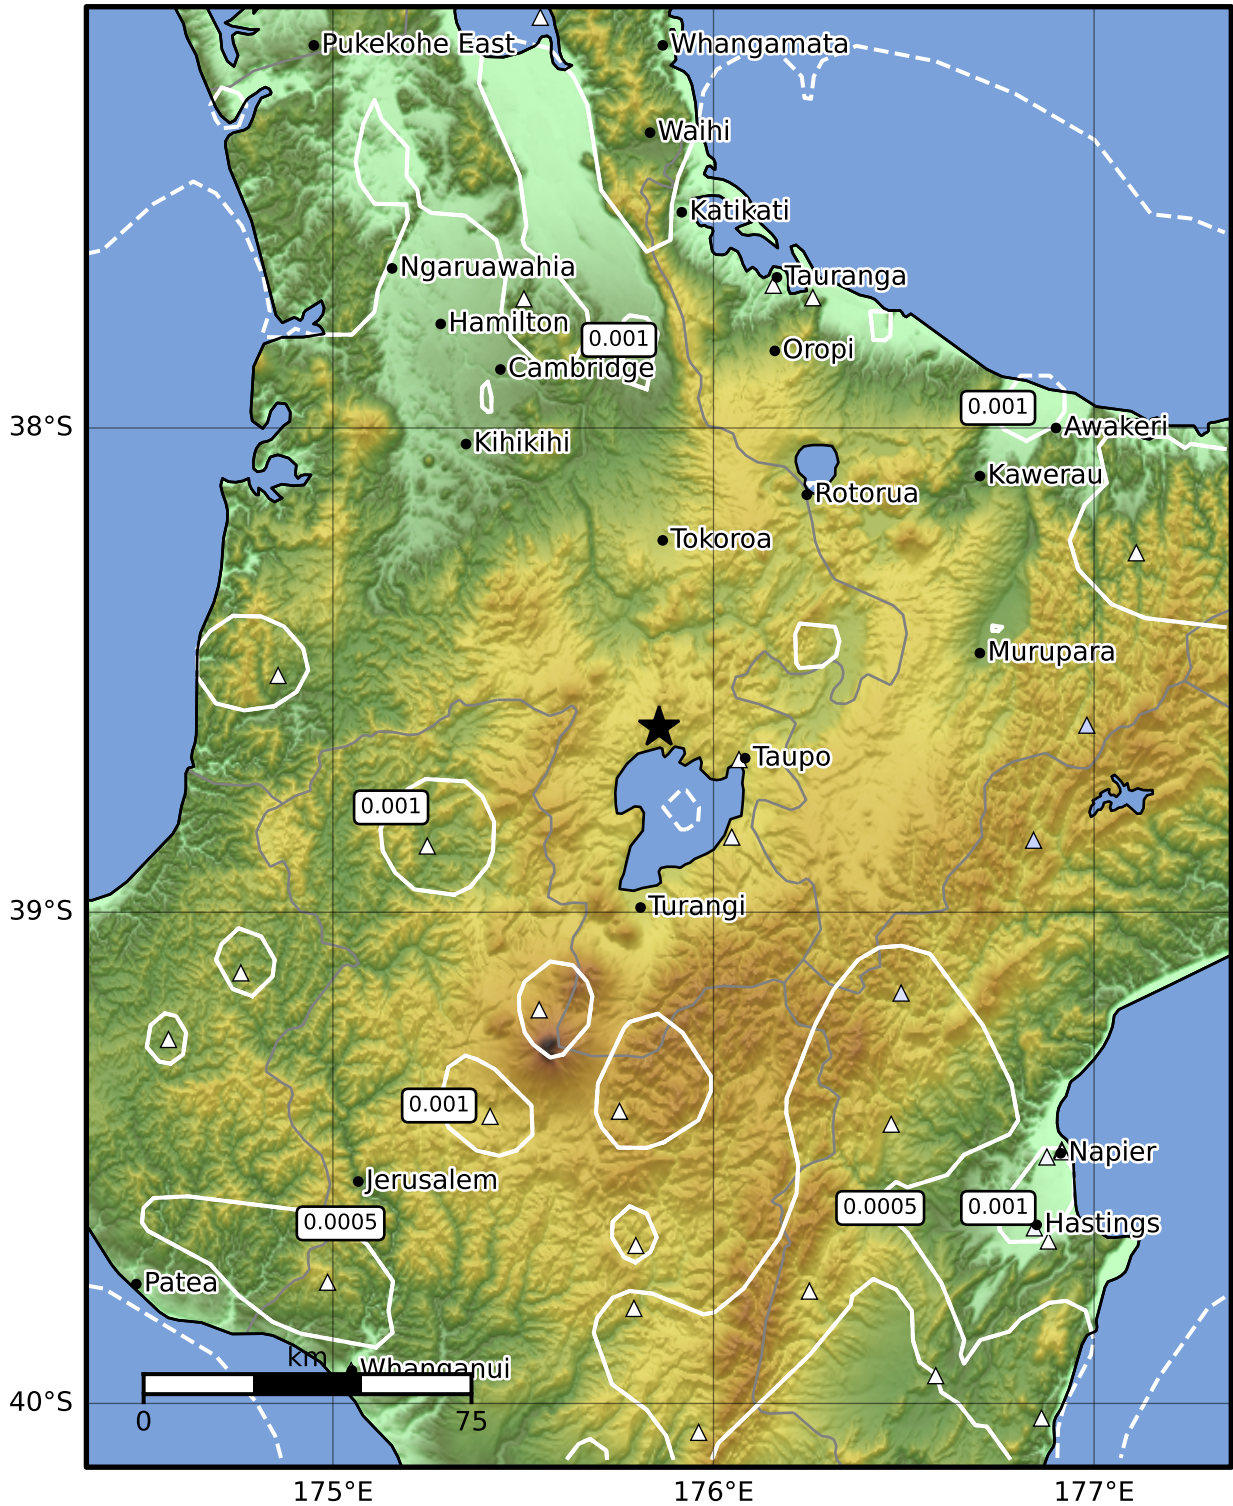

3.0 Second Peak Spectral Acceleration Map GNS Science

ShakeMap: Taupo

Jul 06, 2024 15:03:43 UTC M4.0 S38.62 E175.86 Depth: 141.6km ID:2024p507101

Scale based on Moratalla et al.(2021) and Worden et al.(2012) Version 2: Processed 2024-07-06T15:26:19Z

△ Seismic Instrument ○ Reported Intensity ★ Epicenter