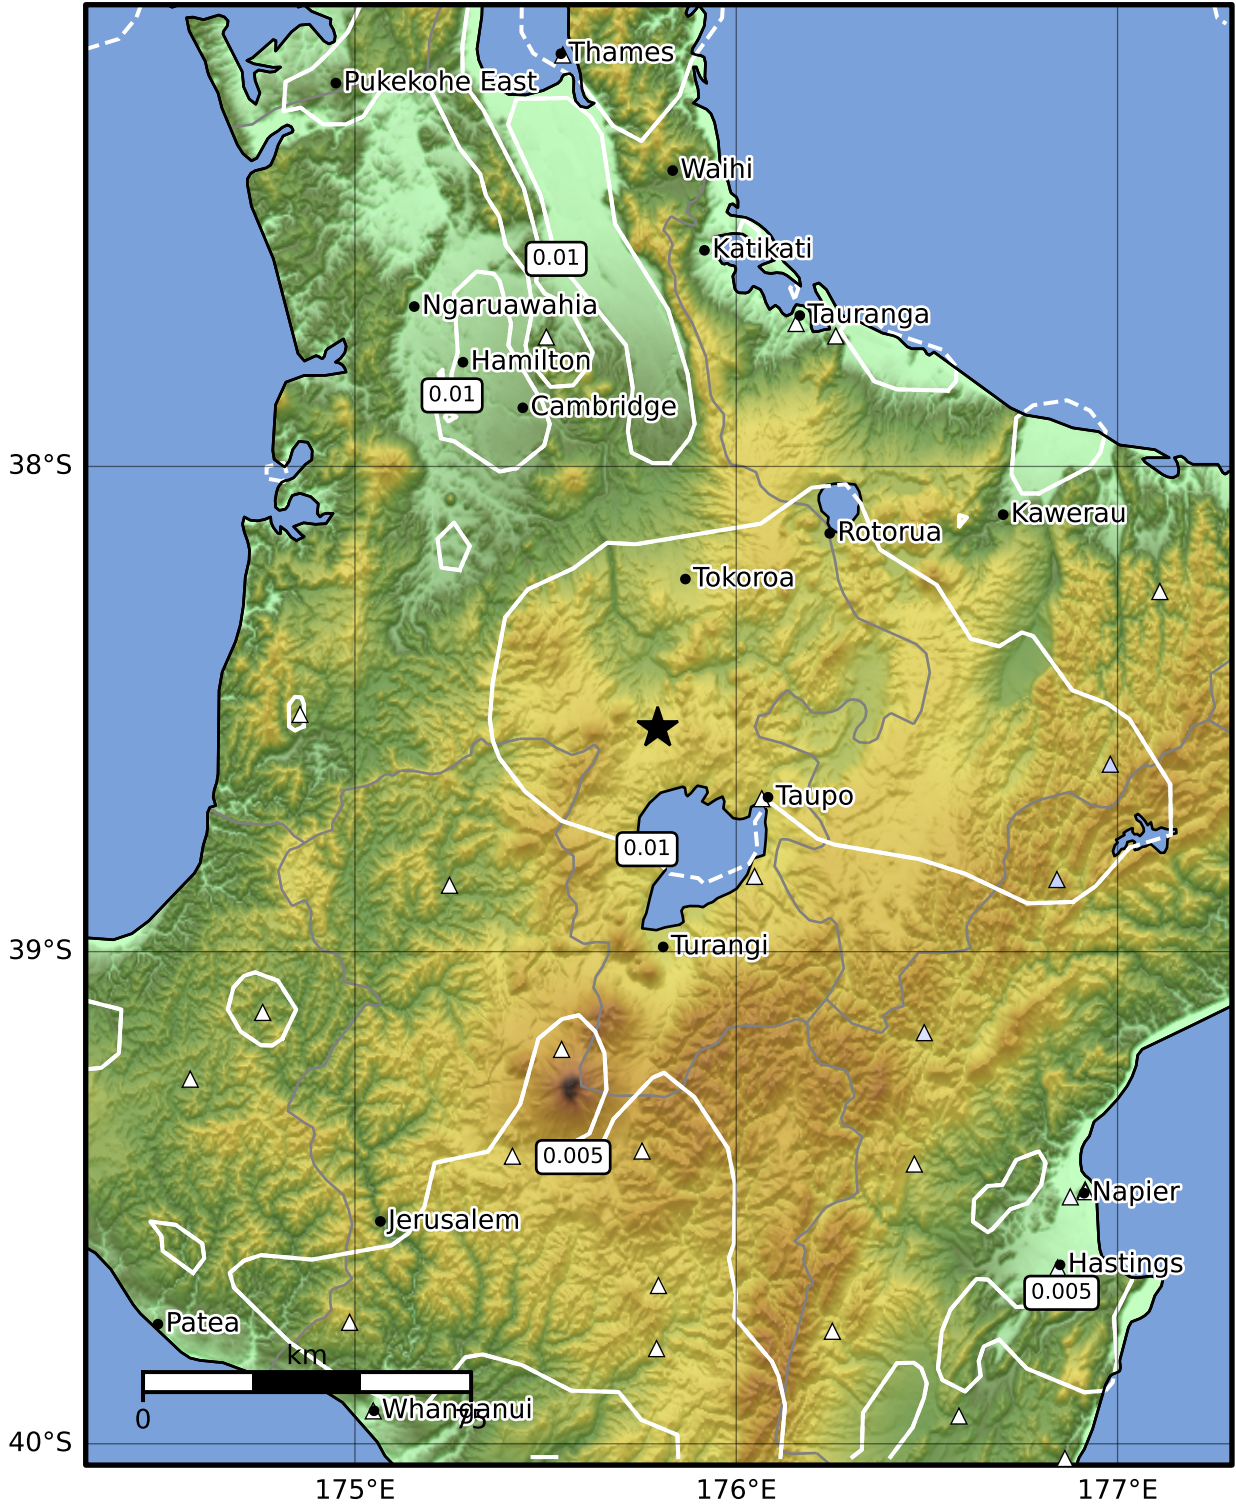

1.0 Second Peak Spectral Acceleration Map GNS Science

ShakeMap: Taupo

Jul 06, 2024 15:03:43 UTC M4.0 S38.54 E175.79 Depth: 141.9km ID:2024p507101

SA(1.0) (%g)	0.1	0.2	0.5	1	2	5	10	20	50	100	200
---------------------	------------	------------	------------	----------	----------	----------	-----------	-----------	-----------	------------	------------

Scale based on Moratalla et al.(2021) and Worden et al.(2012) Version 2: Processed 2024-07-06T15:30:19Z

△ Seismic Instrument ○ Reported Intensity ★ Epicenter