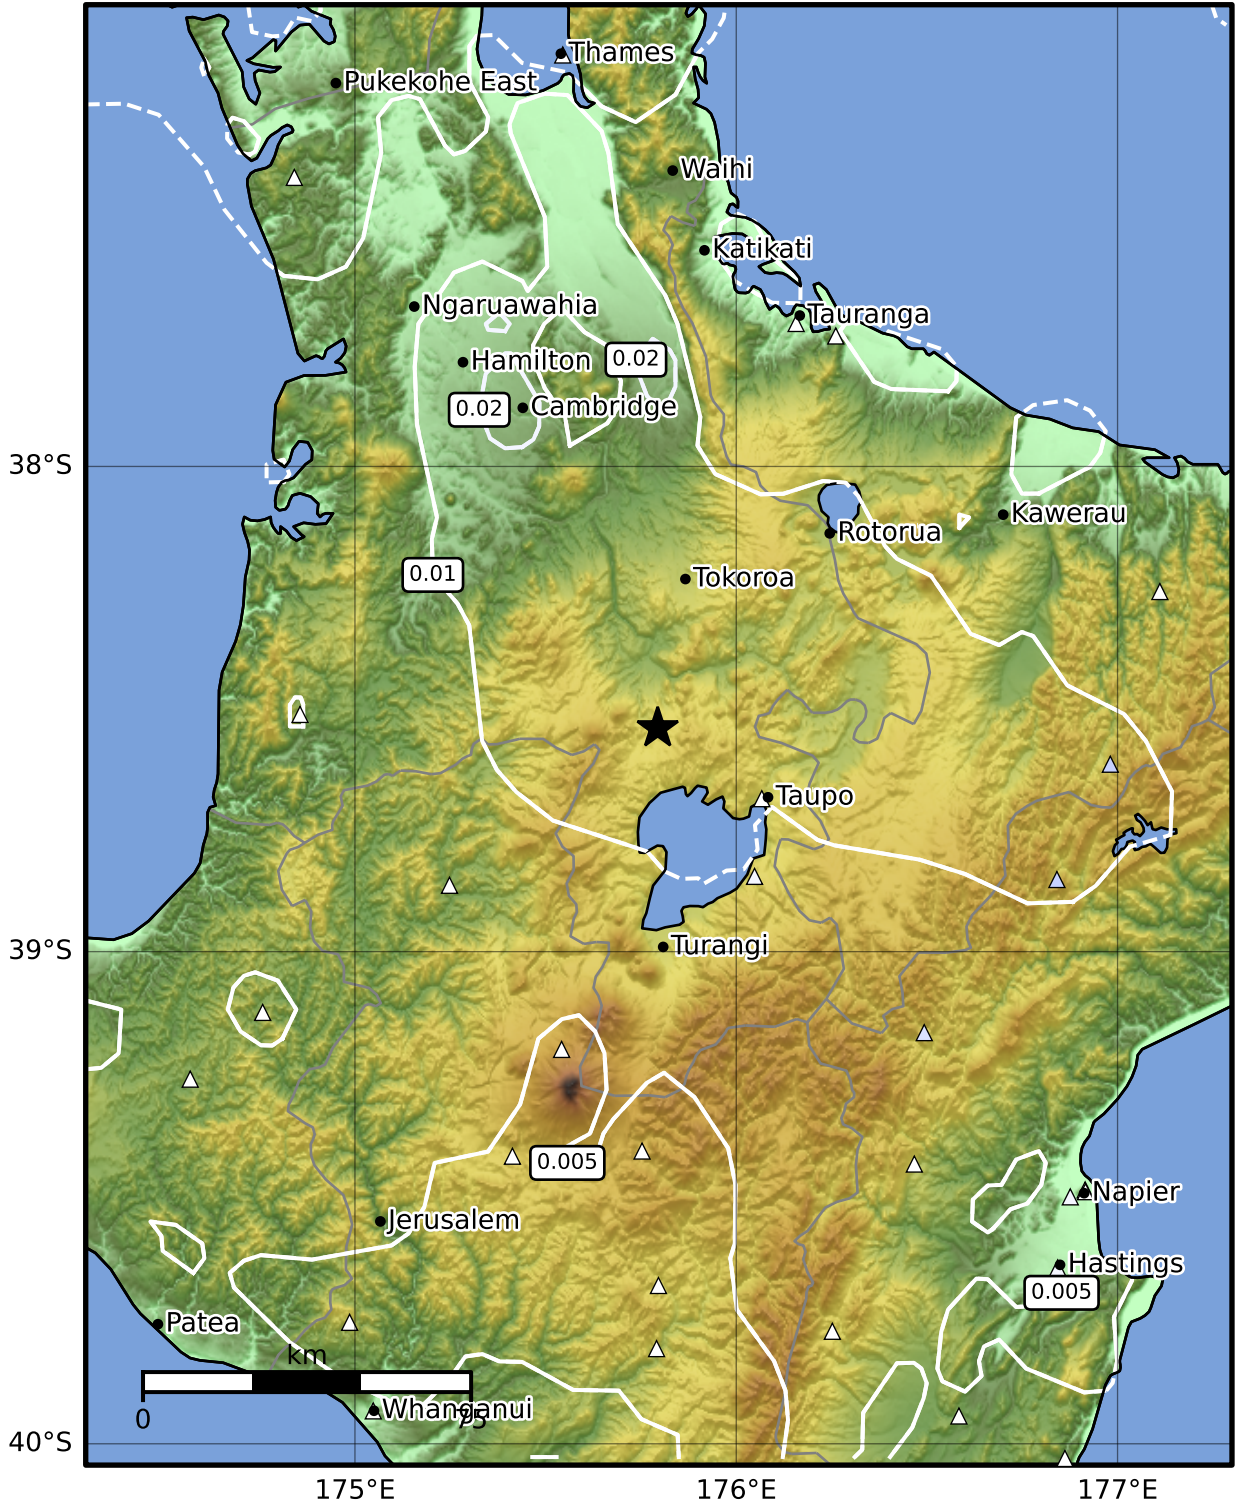

1.0 Second Peak Spectral Acceleration Map GNS Science

ShakeMap: Taupo

Jul 06, 2024 15:03:43 UTC M4.0 S38.54 E175.79 Depth: 141.9km ID:2024p507101

| | | | | | | | | | | | |
|---------------------|------------|------------|------------|----------|----------|----------|-----------|-----------|-----------|------------|------------|
| SA(1.0) (%g) | 0.1 | 0.2 | 0.5 | 1 | 2 | 5 | 10 | 20 | 50 | 100 | 200 |
|---------------------|------------|------------|------------|----------|----------|----------|-----------|-----------|-----------|------------|------------|

Scale based on Moratalla et al.(2021) and Worden et al.(2012) Version 3: Processed 2024-07-06T15:36:24Z

△ Seismic Instrument ○ Reported Intensity ★ Epicenter