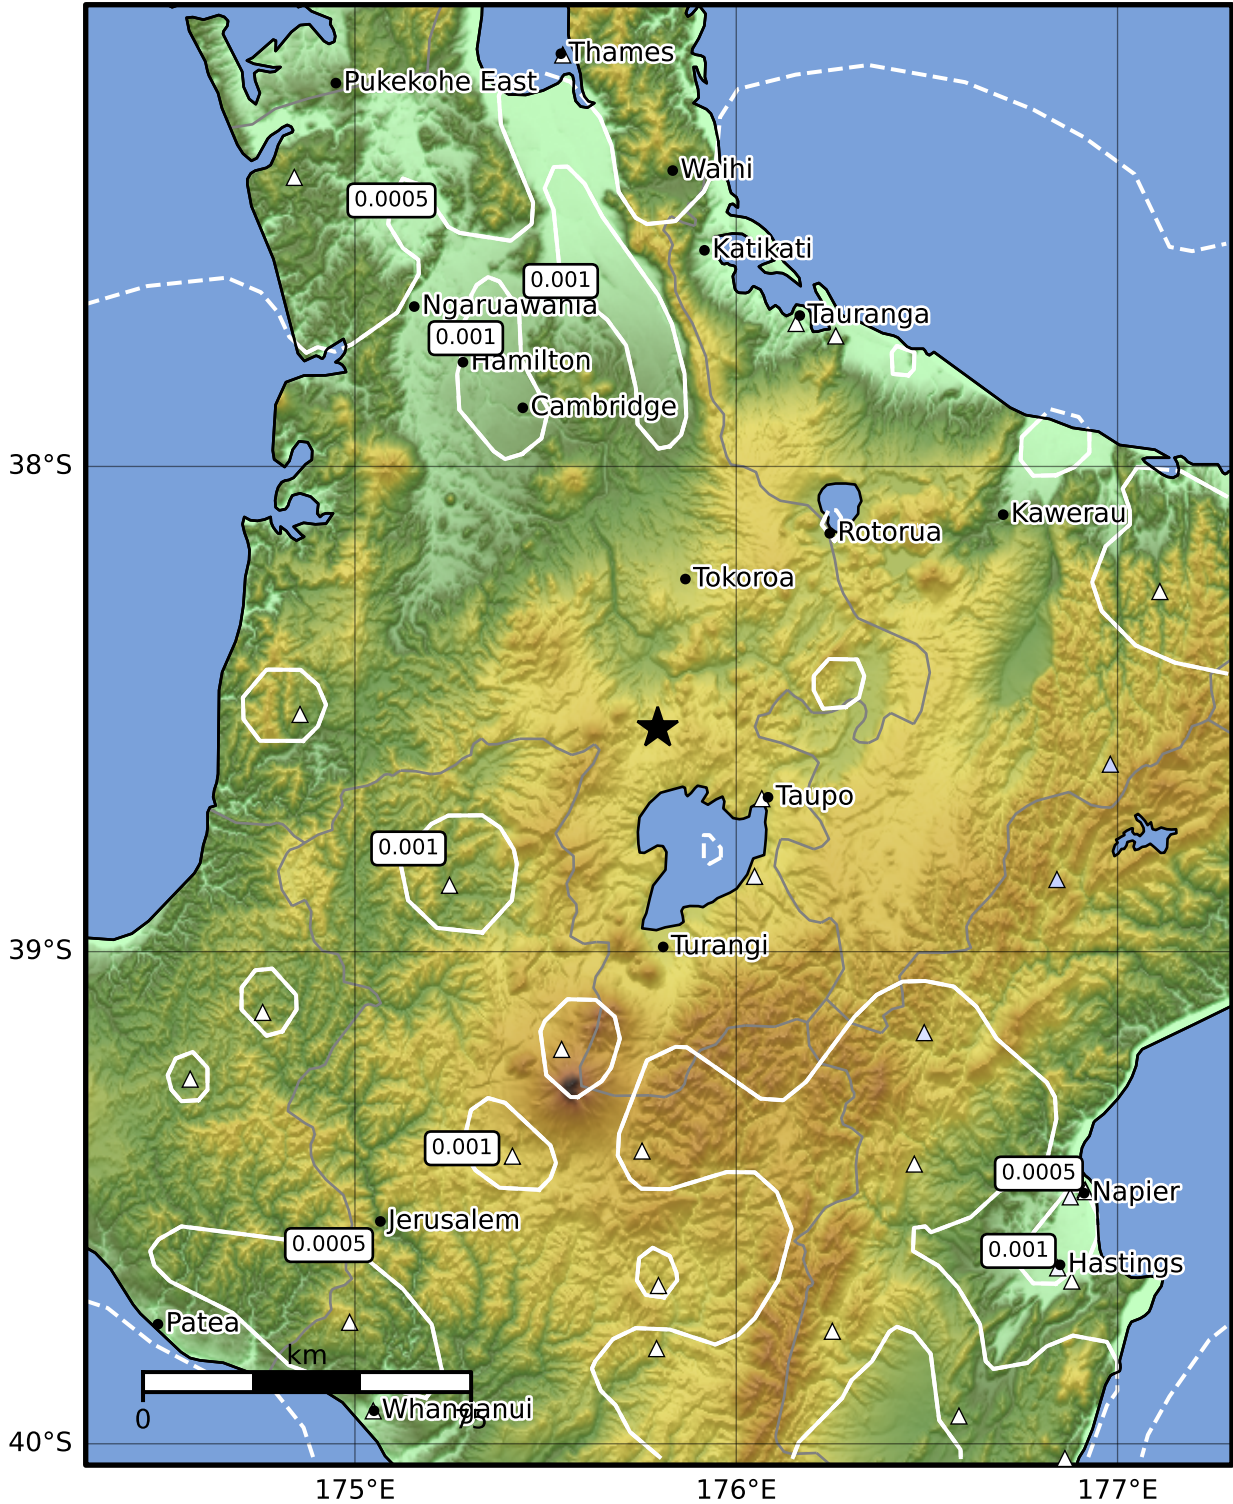

3.0 Second Peak Spectral Acceleration Map GNS Science

ShakeMap: Taupo

Jul 06, 2024 15:03:43 UTC M4.0 S38.54 E175.79 Depth: 141.9km ID:2024p507101

Scale based on Moratalla et al.(2021) and Worden et al.(2012) Version 3: Processed 2024-07-06T15:36:24Z

△ Seismic Instrument ○ Reported Intensity ★ Epicenter