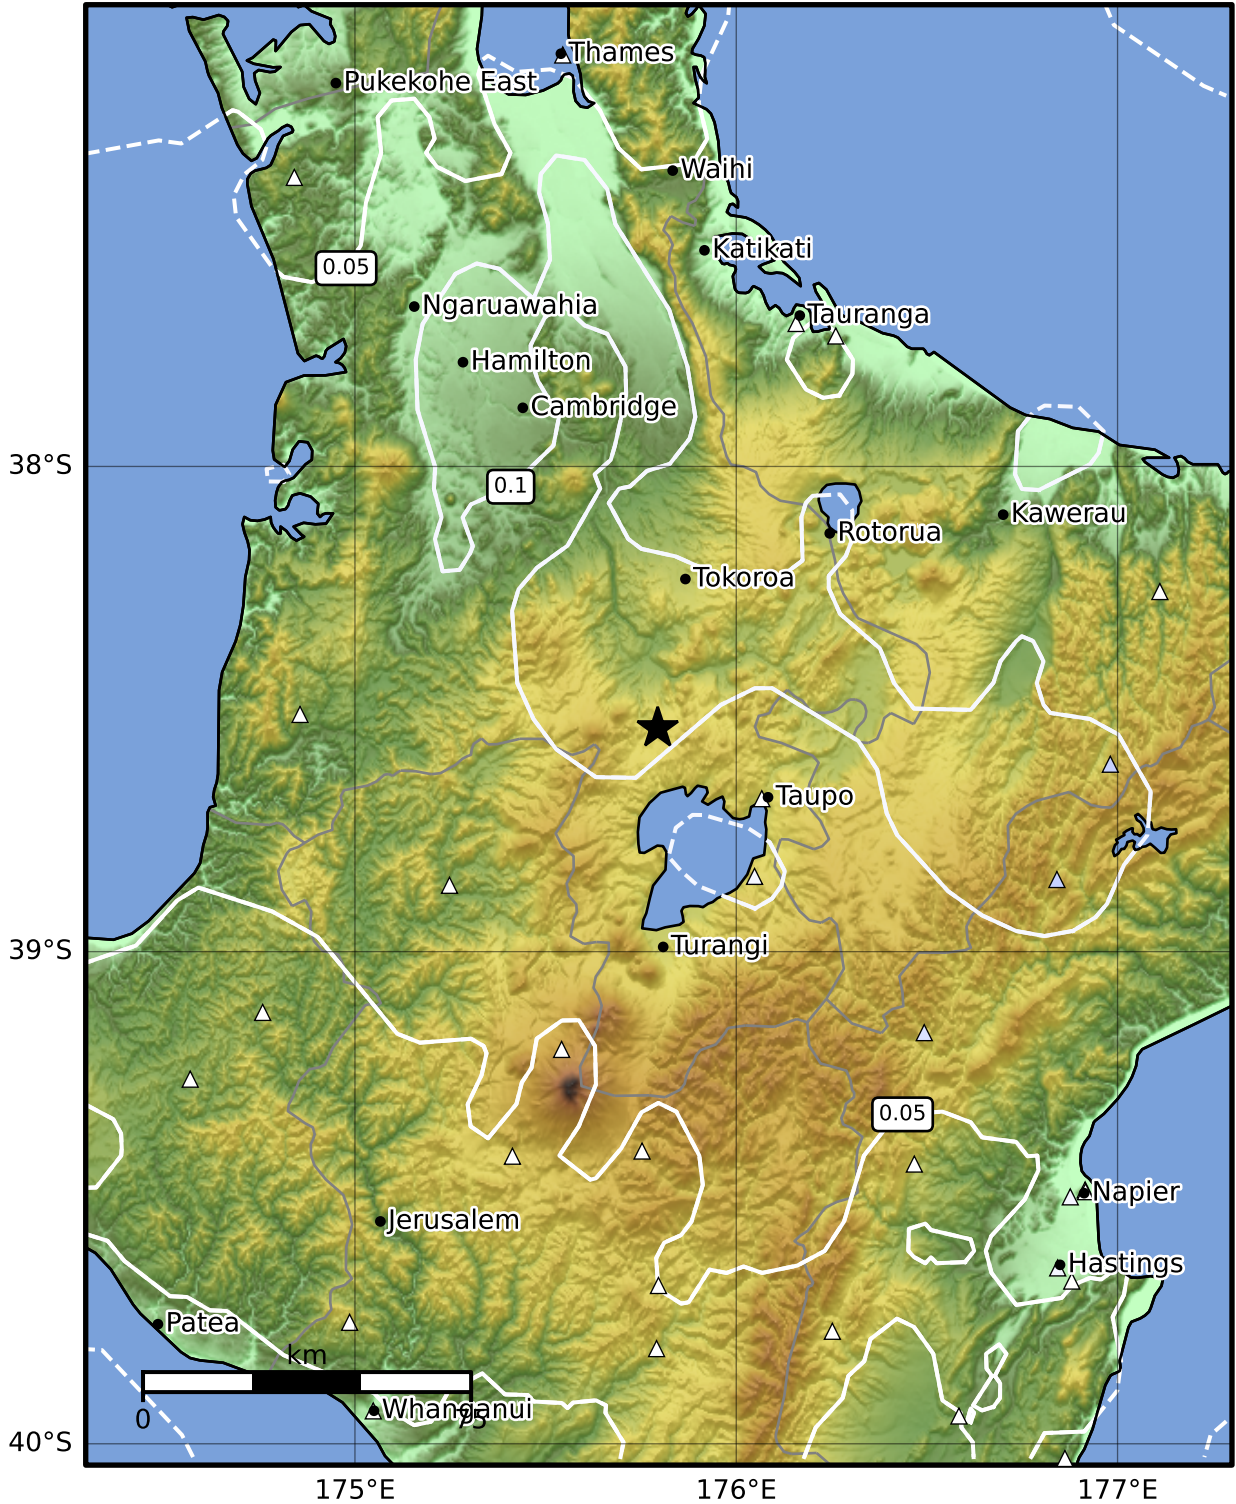

0.3 Second Peak Spectral Acceleration Map GNS Science

ShakeMap: Taupo

Jul 06, 2024 15:03:43 UTC M4.0 S38.54 E175.79 Depth: 141.9km ID:2024p507101

Scale based on Moratalla et al.(2021) and Worden et al.(2012) Version 4: Processed 2024-07-06T16:06:24Z

△ Seismic Instrument ○ Reported Intensity ★ Epicenter