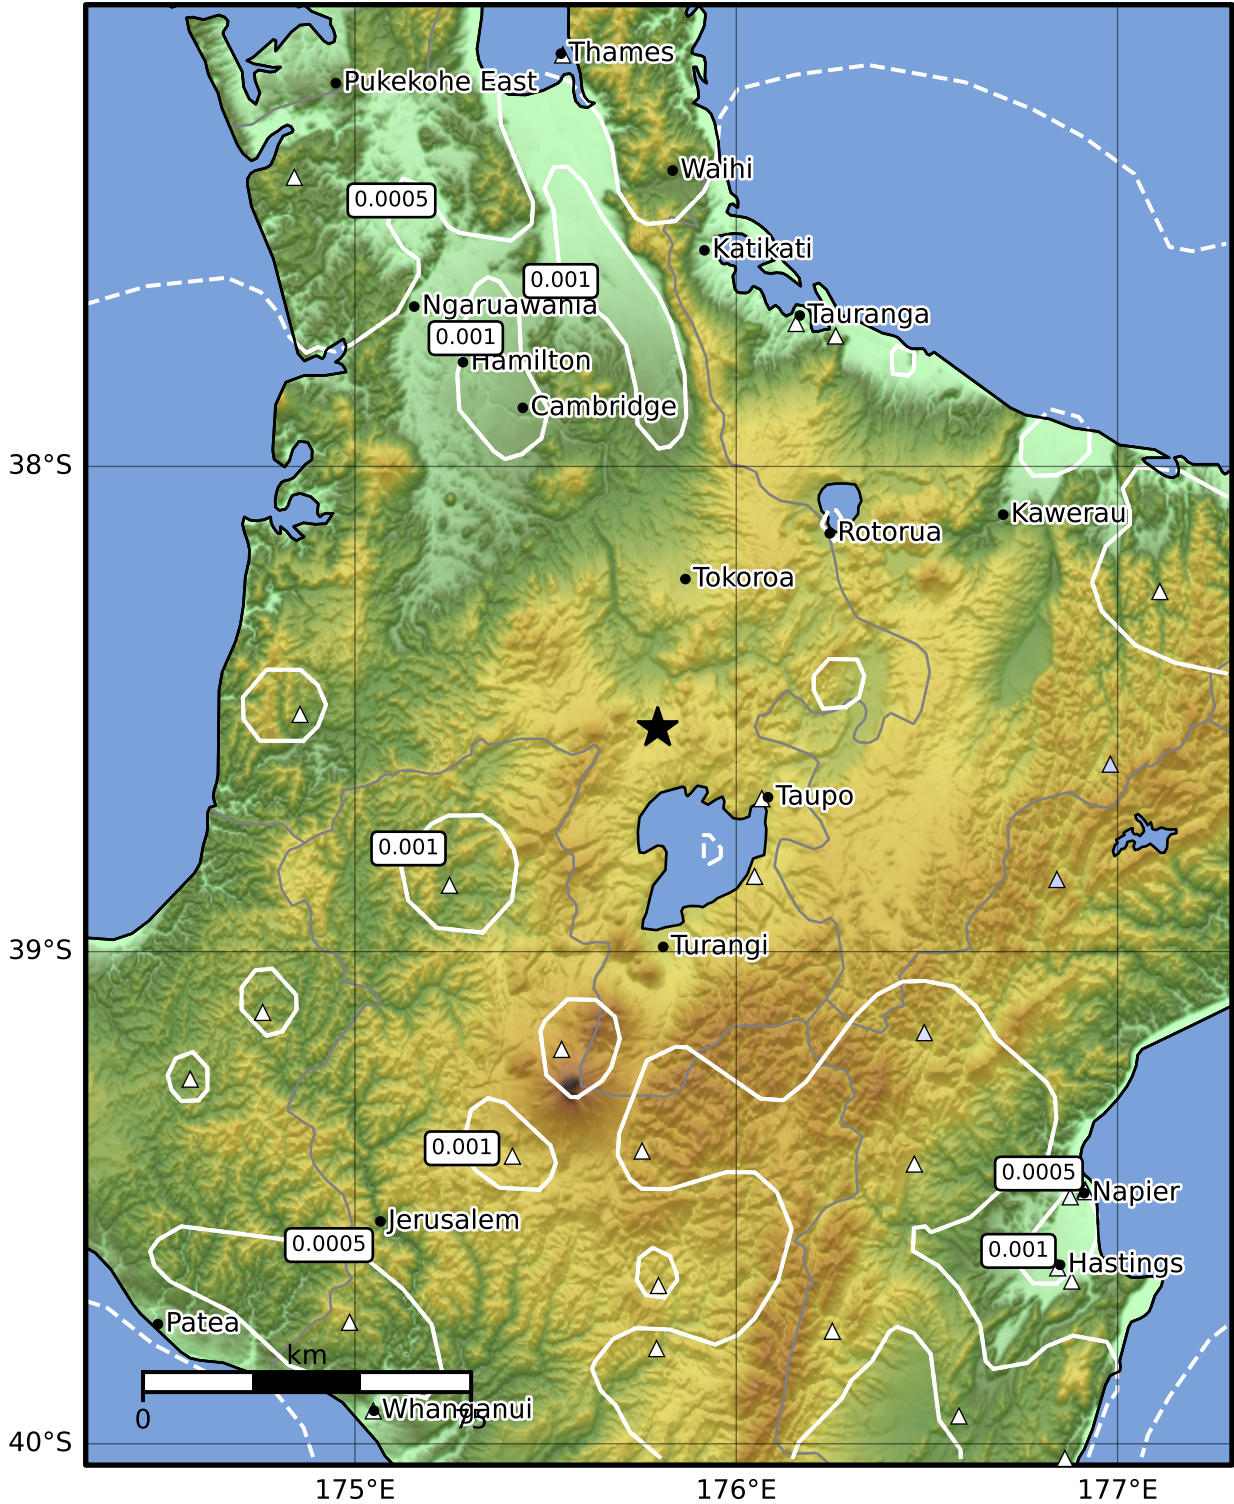

3.0 Second Peak Spectral Acceleration Map GNS Science

ShakeMap: Taupo

Jul 06, 2024 15:03:43 UTC M4.0 S38.54 E175.79 Depth: 141.9km ID:2024p507101

Scale based on Moratalla et al.(2021) and Worden et al.(2012) Version 4: Processed 2024-07-06T16:06:24Z

△ Seismic Instrument ○ Reported Intensity ★ Epicenter