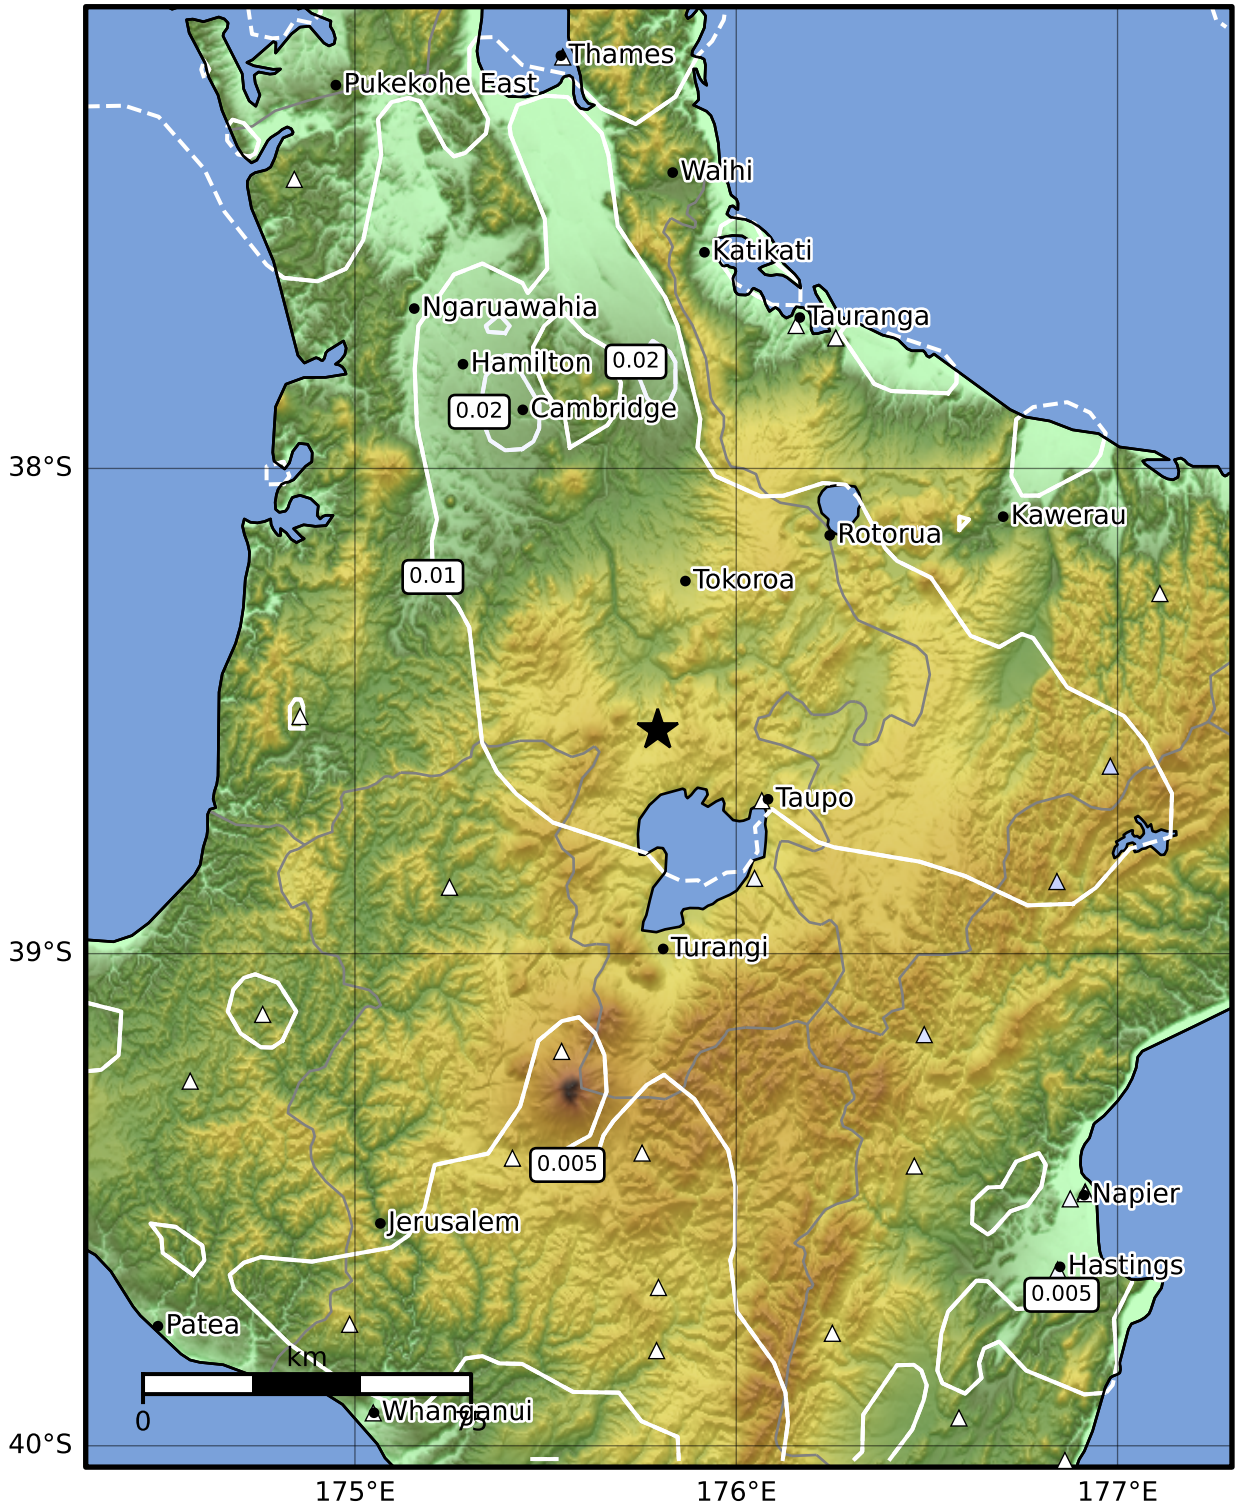

1.0 Second Peak Spectral Acceleration Map GNS Science

ShakeMap: Taupo

Jul 06, 2024 15:03:43 UTC M4.0 S38.54 E175.79 Depth: 141.9km ID:2024p507101

Scale based on Moratalla et al.(2021) and Worden et al.(2012) Version 5: Processed 2024-07-06T17:06:37Z

△ Seismic Instrument ○ Reported Intensity ★ Epicenter