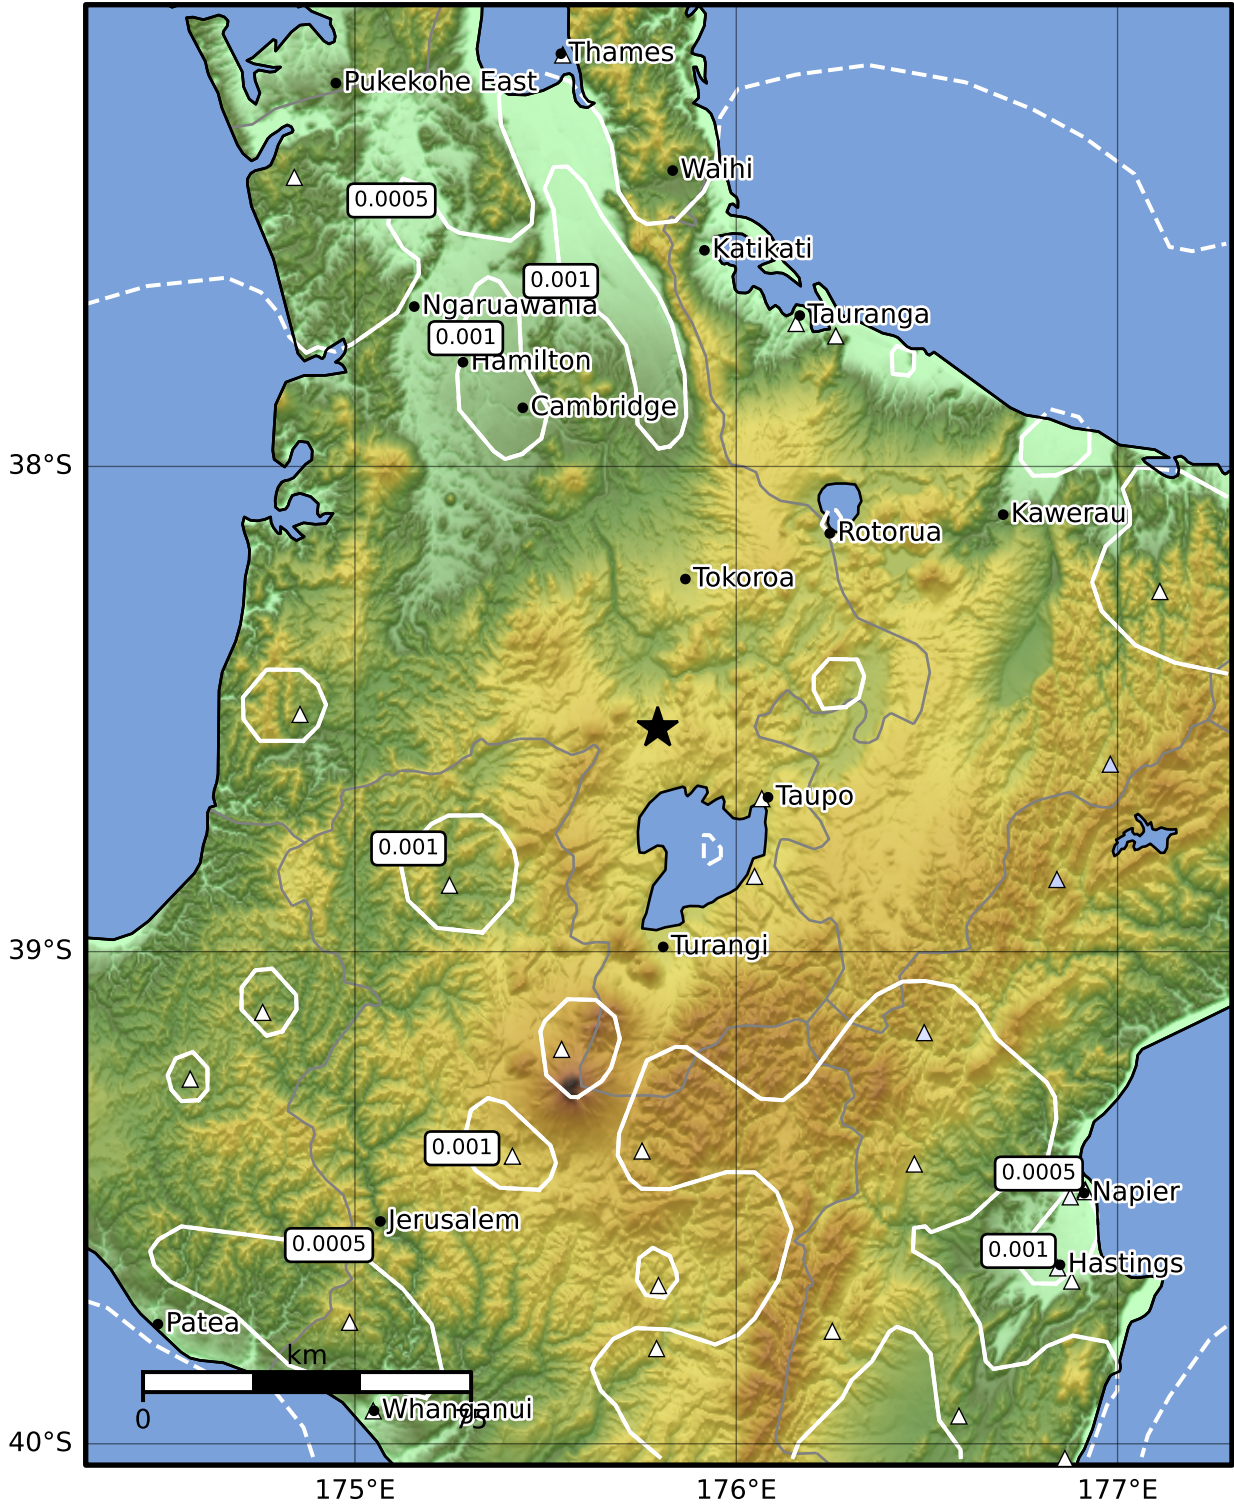

3.0 Second Peak Spectral Acceleration Map GNS Science

ShakeMap: Taupo

Jul 06, 2024 15:03:43 UTC M4.0 S38.54 E175.79 Depth: 141.9km ID:2024p507101

Scale based on Moratalla et al.(2021) and Worden et al.(2012) Version 5: Processed 2024-07-06T17:06:37Z

△ Seismic Instrument ○ Reported Intensity ★ Epicenter