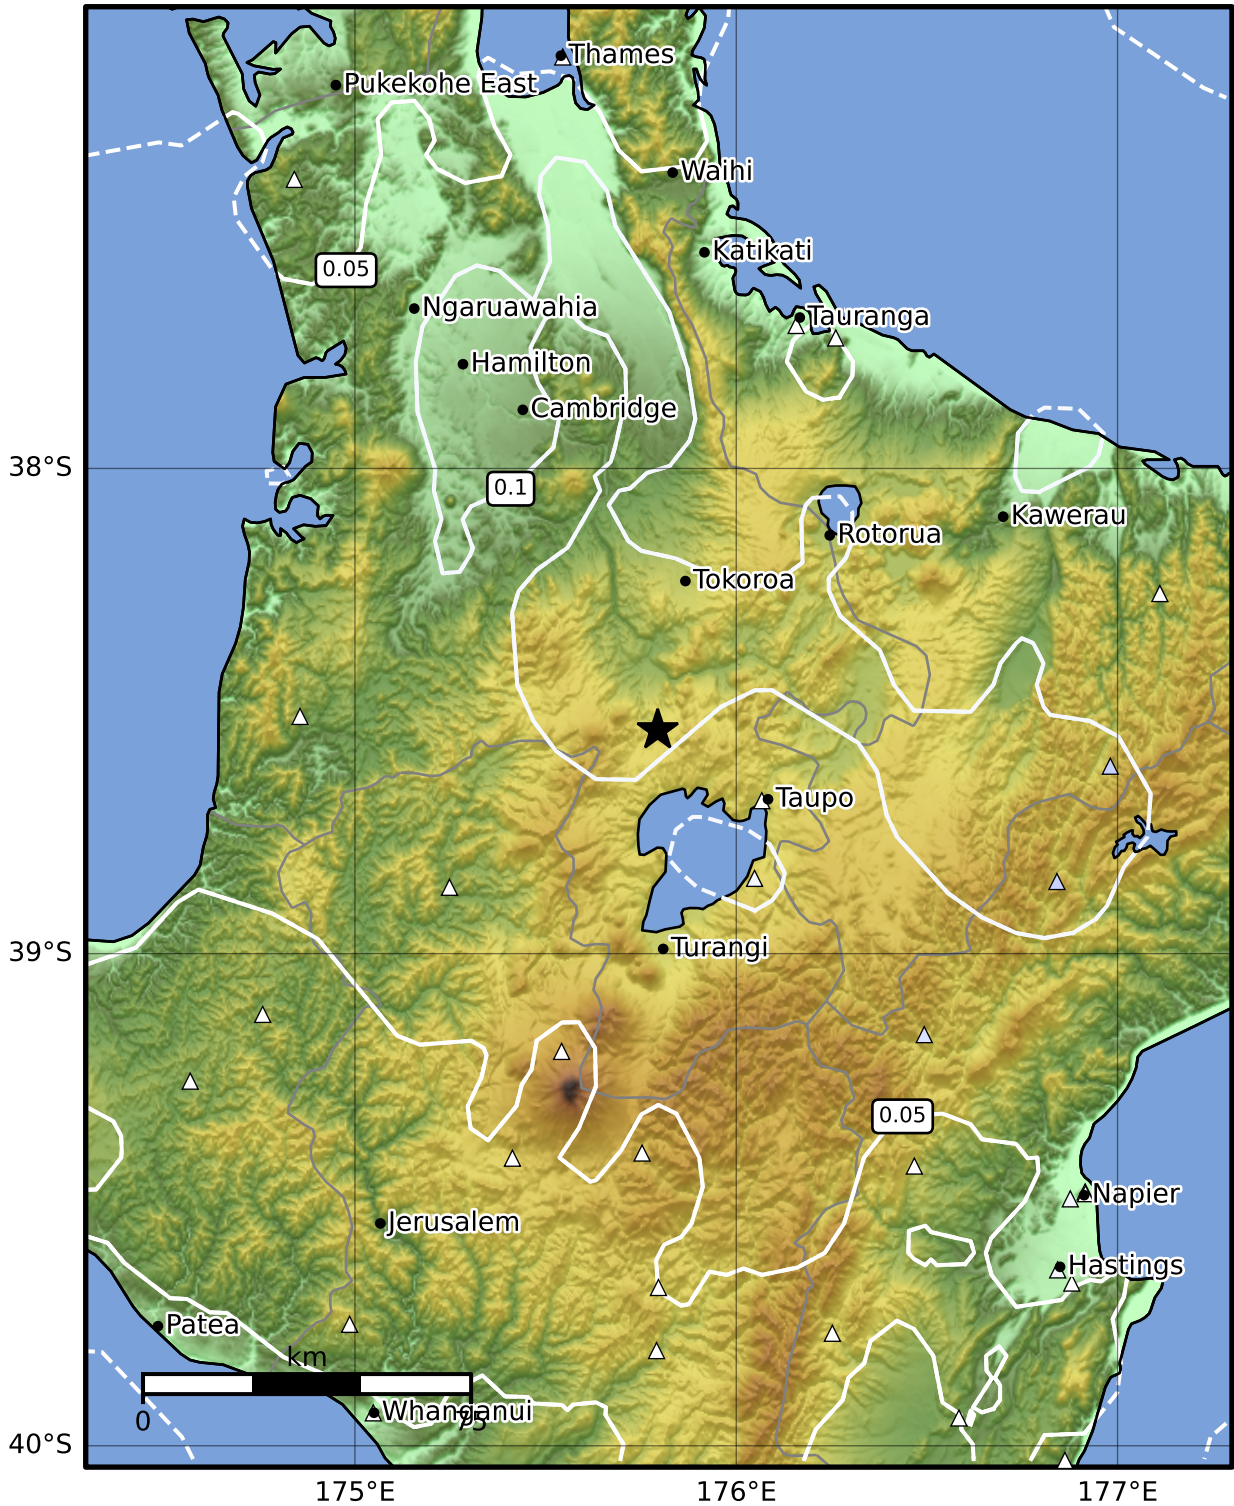

0.3 Second Peak Spectral Acceleration Map GNS Science

ShakeMap: Taupo

Jul 06, 2024 15:03:43 UTC M4.0 S38.54 E175.79 Depth: 141.9km ID:2024p507101

SA(0.3) (%g)	0.1	0.2	0.5	1	2	5	10	20	50	100	200
---------------------	------------	------------	------------	----------	----------	----------	-----------	-----------	-----------	------------	------------

Scale based on Moratalla et al.(2021) and Worden et al.(2012) Version 6: Processed 2024-07-06T18:06:36Z

△ Seismic Instrument ○ Reported Intensity ★ Epicenter