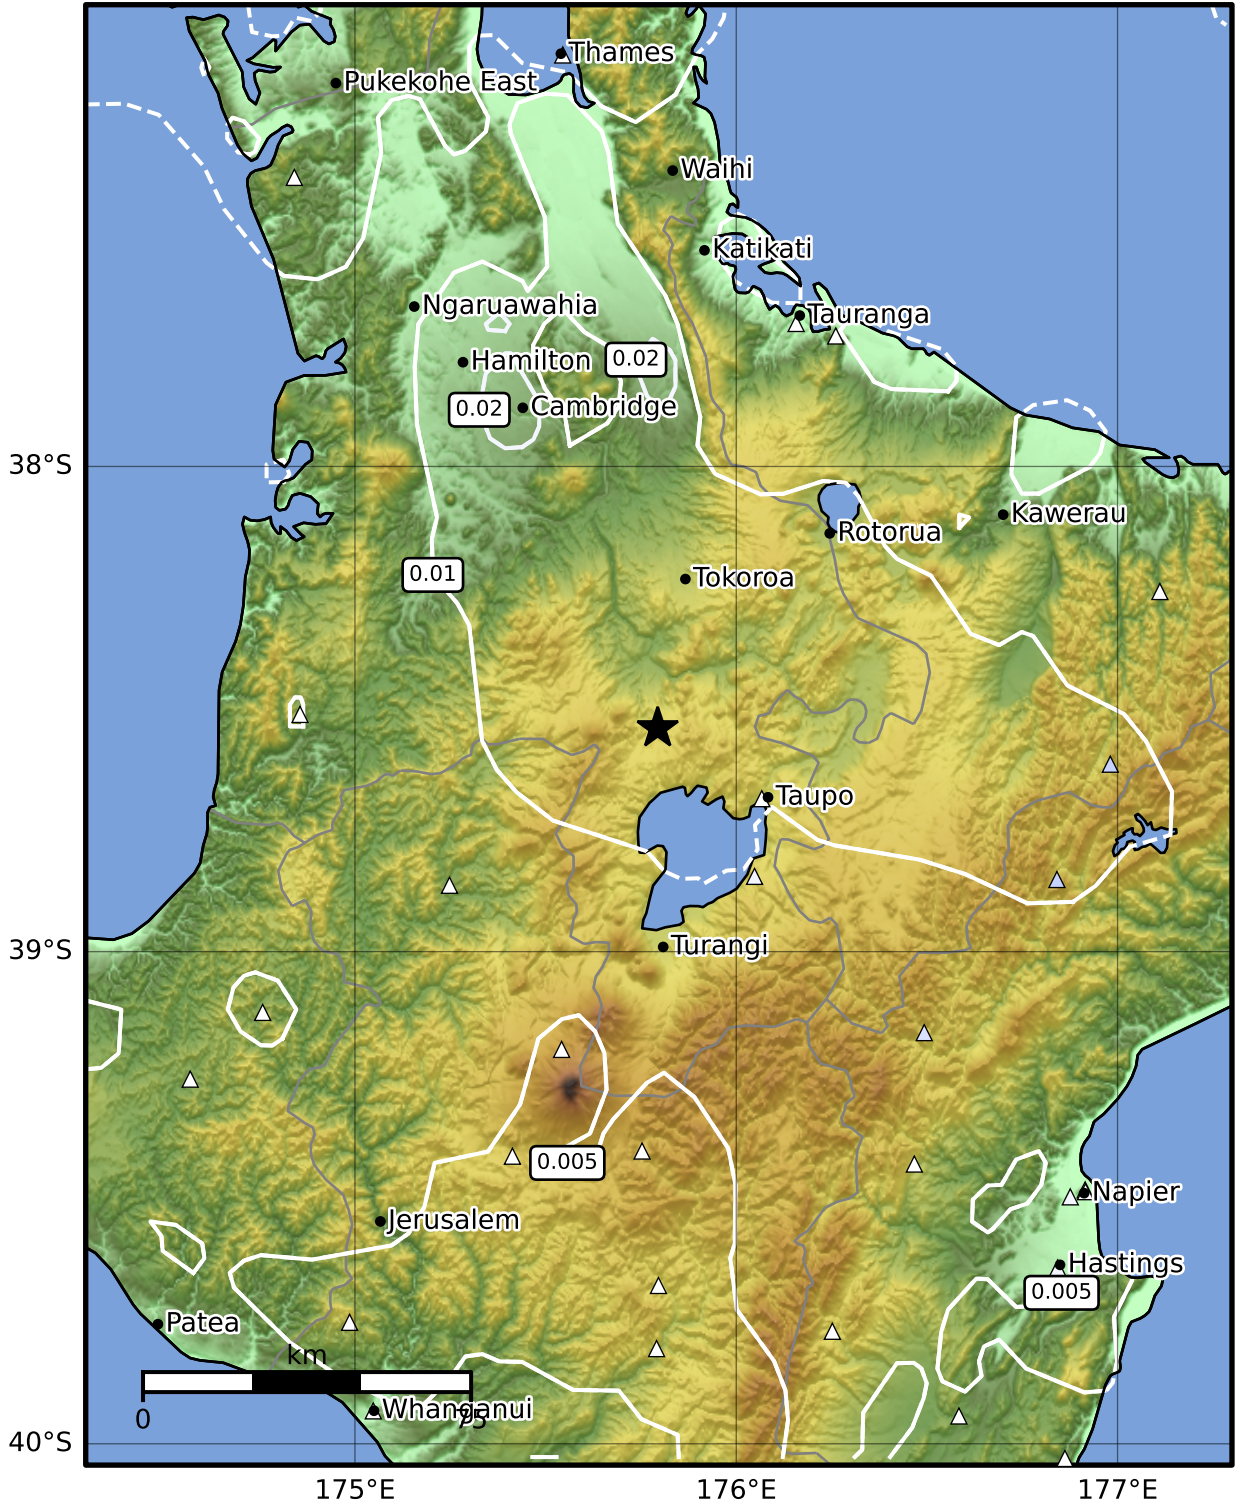

1.0 Second Peak Spectral Acceleration Map GNS Science

ShakeMap: Taupo

Jul 06, 2024 15:03:43 UTC M4.0 S38.54 E175.79 Depth: 141.9km ID:2024p507101

Scale based on Moratalla et al.(2021) and Worden et al.(2012) Version 6: Processed 2024-07-06T18:06:36Z

△ Seismic Instrument ○ Reported Intensity ★ Epicenter