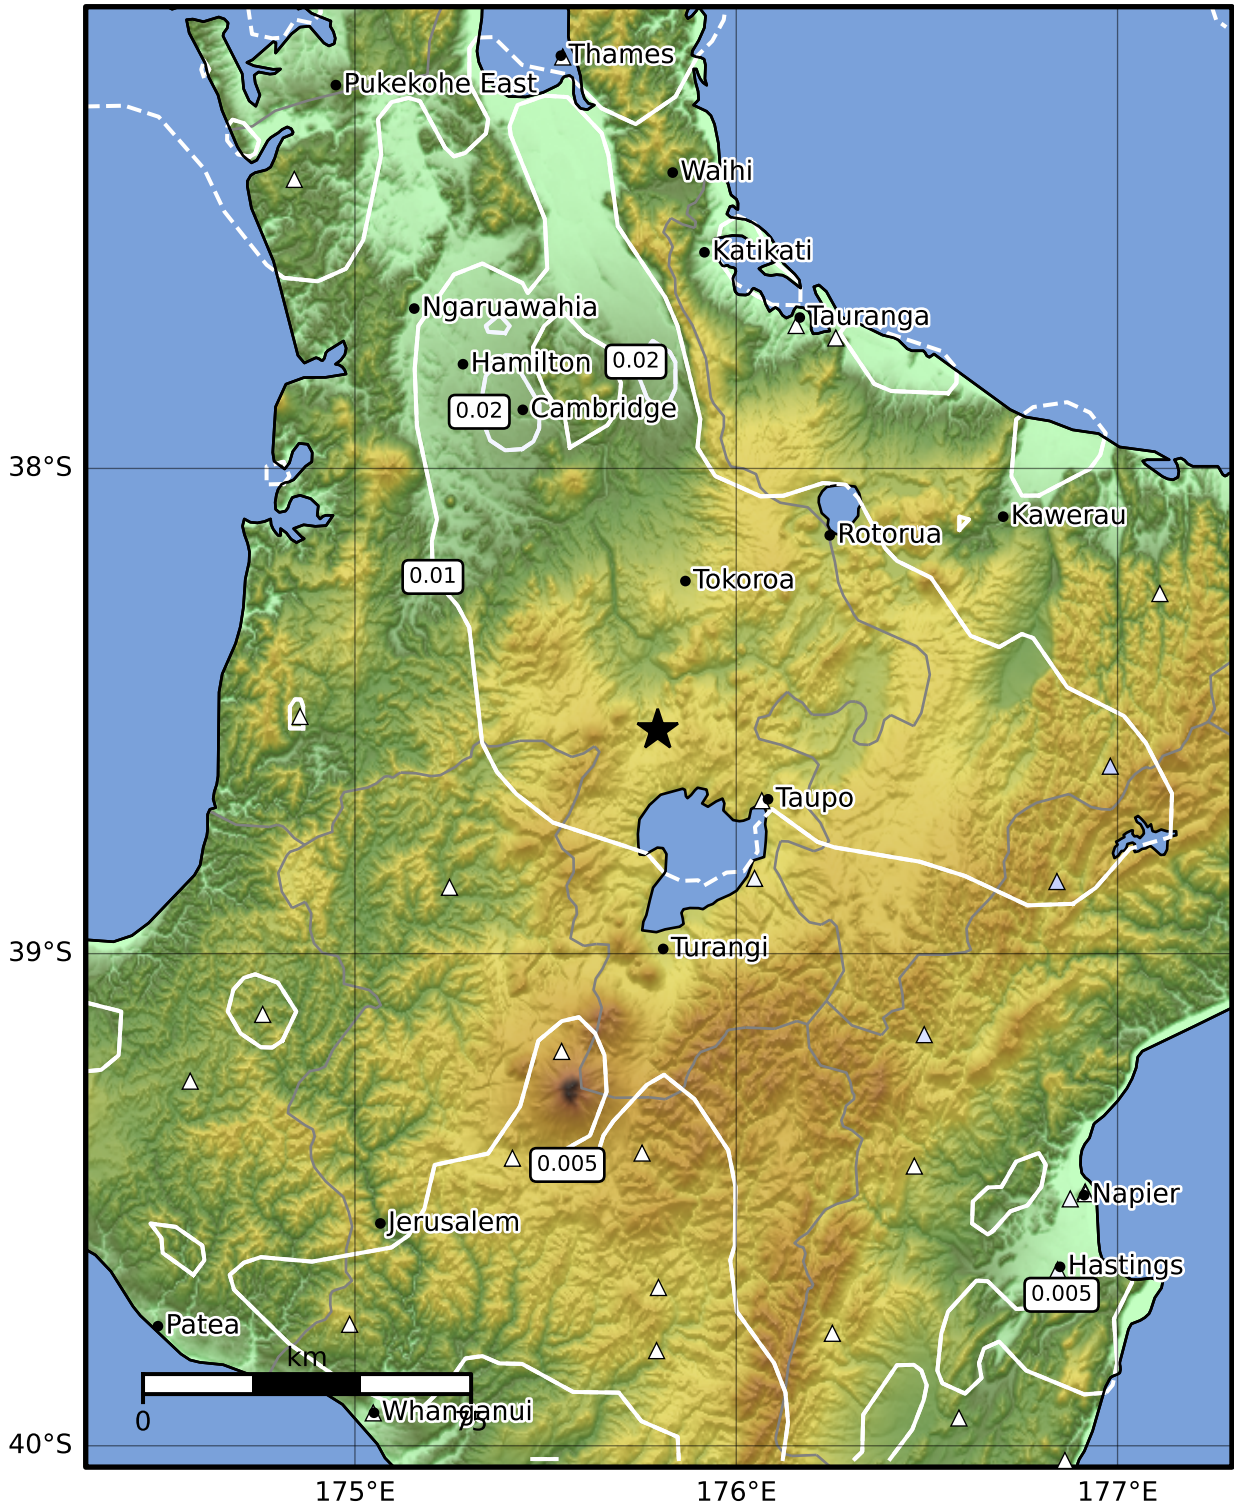

1.0 Second Peak Spectral Acceleration Map GNS Science

ShakeMap: Taupo

Jul 06, 2024 15:03:43 UTC M4.0 S38.54 E175.79 Depth: 141.9km ID:2024p507101

Scale based on Moratalla et al.(2021) and Worden et al.(2012) Version 8: Processed 2024-07-07T15:06:35Z

△ Seismic Instrument ○ Reported Intensity ★ Epicenter