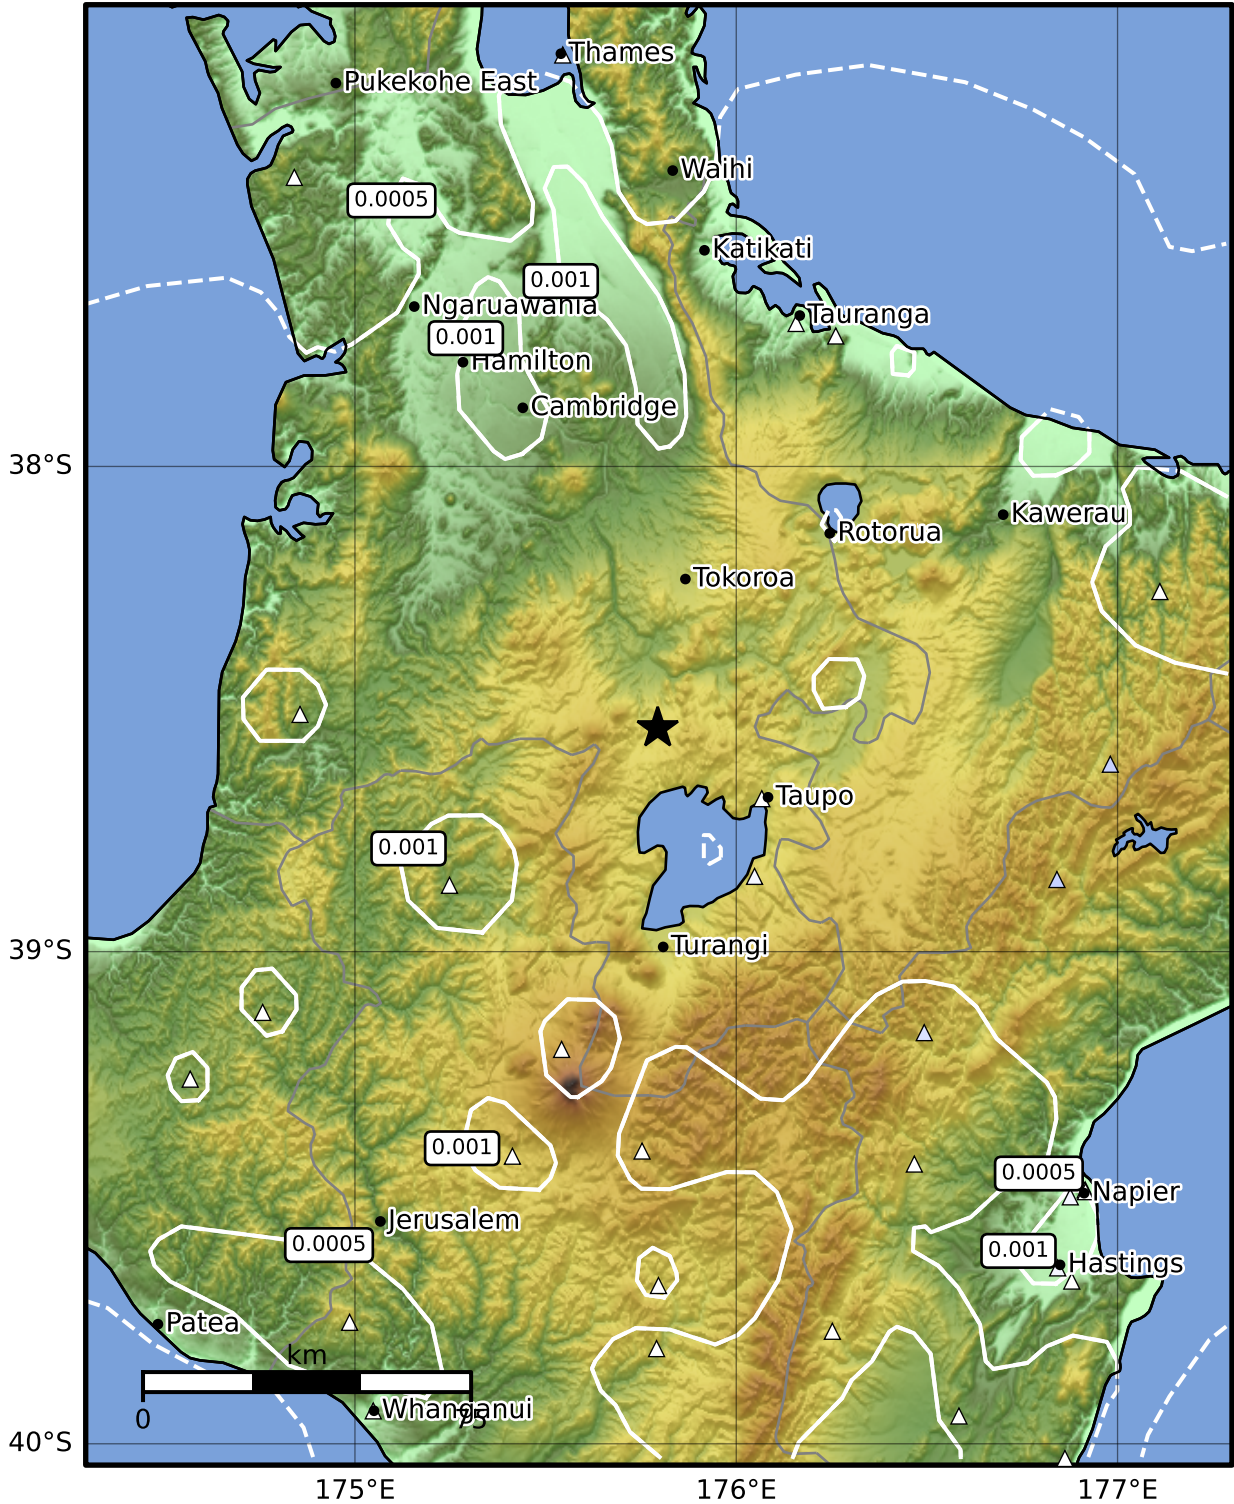

3.0 Second Peak Spectral Acceleration Map GNS Science

ShakeMap: Taupo

Jul 06, 2024 15:03:43 UTC M4.0 S38.54 E175.79 Depth: 141.9km ID:2024p507101

Scale based on Moratalla et al.(2021) and Worden et al.(2012) Version 8: Processed 2024-07-07T15:06:35Z

△ Seismic Instrument ○ Reported Intensity ★ Epicenter