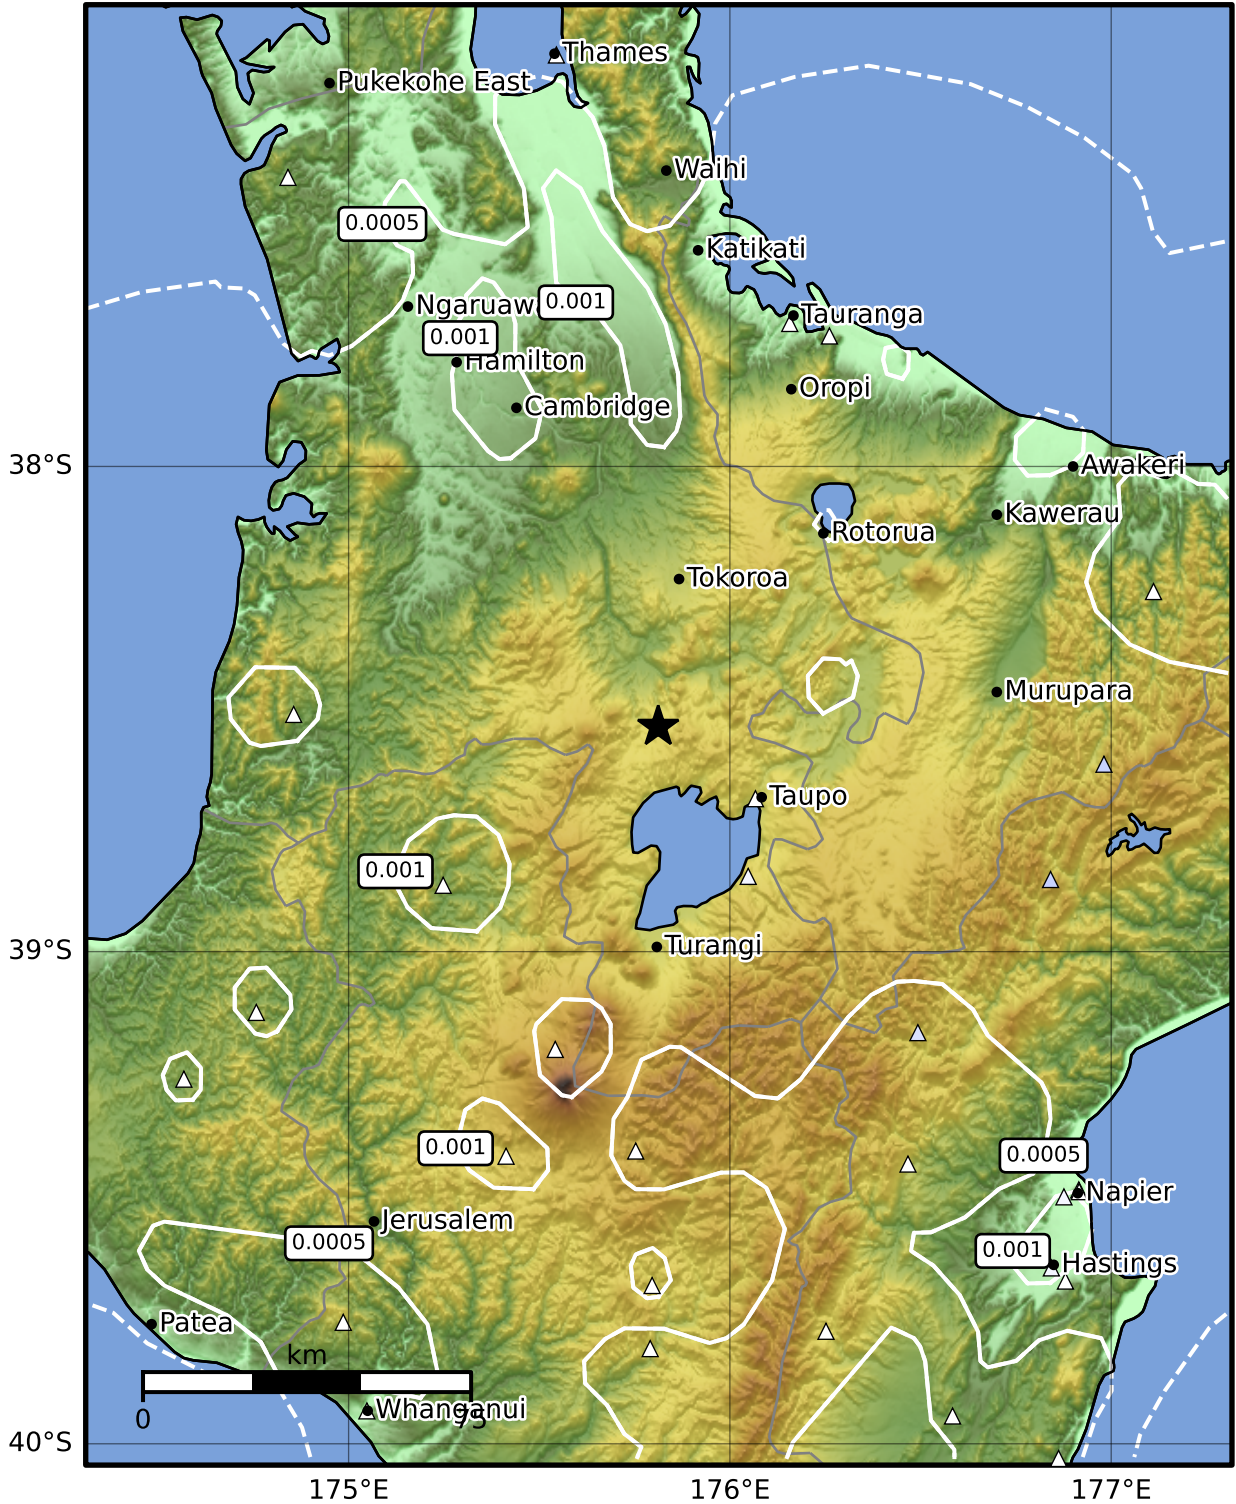

3.0 Second Peak Spectral Acceleration Map GNS Science

ShakeMap: Taupo

Jul 06, 2024 15:03:43 UTC M4.0 S38.54 E175.81 Depth: 142.3km ID:2024p507101

Scale based on Moratalla et al.(2021) and Worden et al.(2012) Version 9: Processed 2024-07-11T00:30:38Z

△ Seismic Instrument ○ Reported Intensity ★ Epicenter