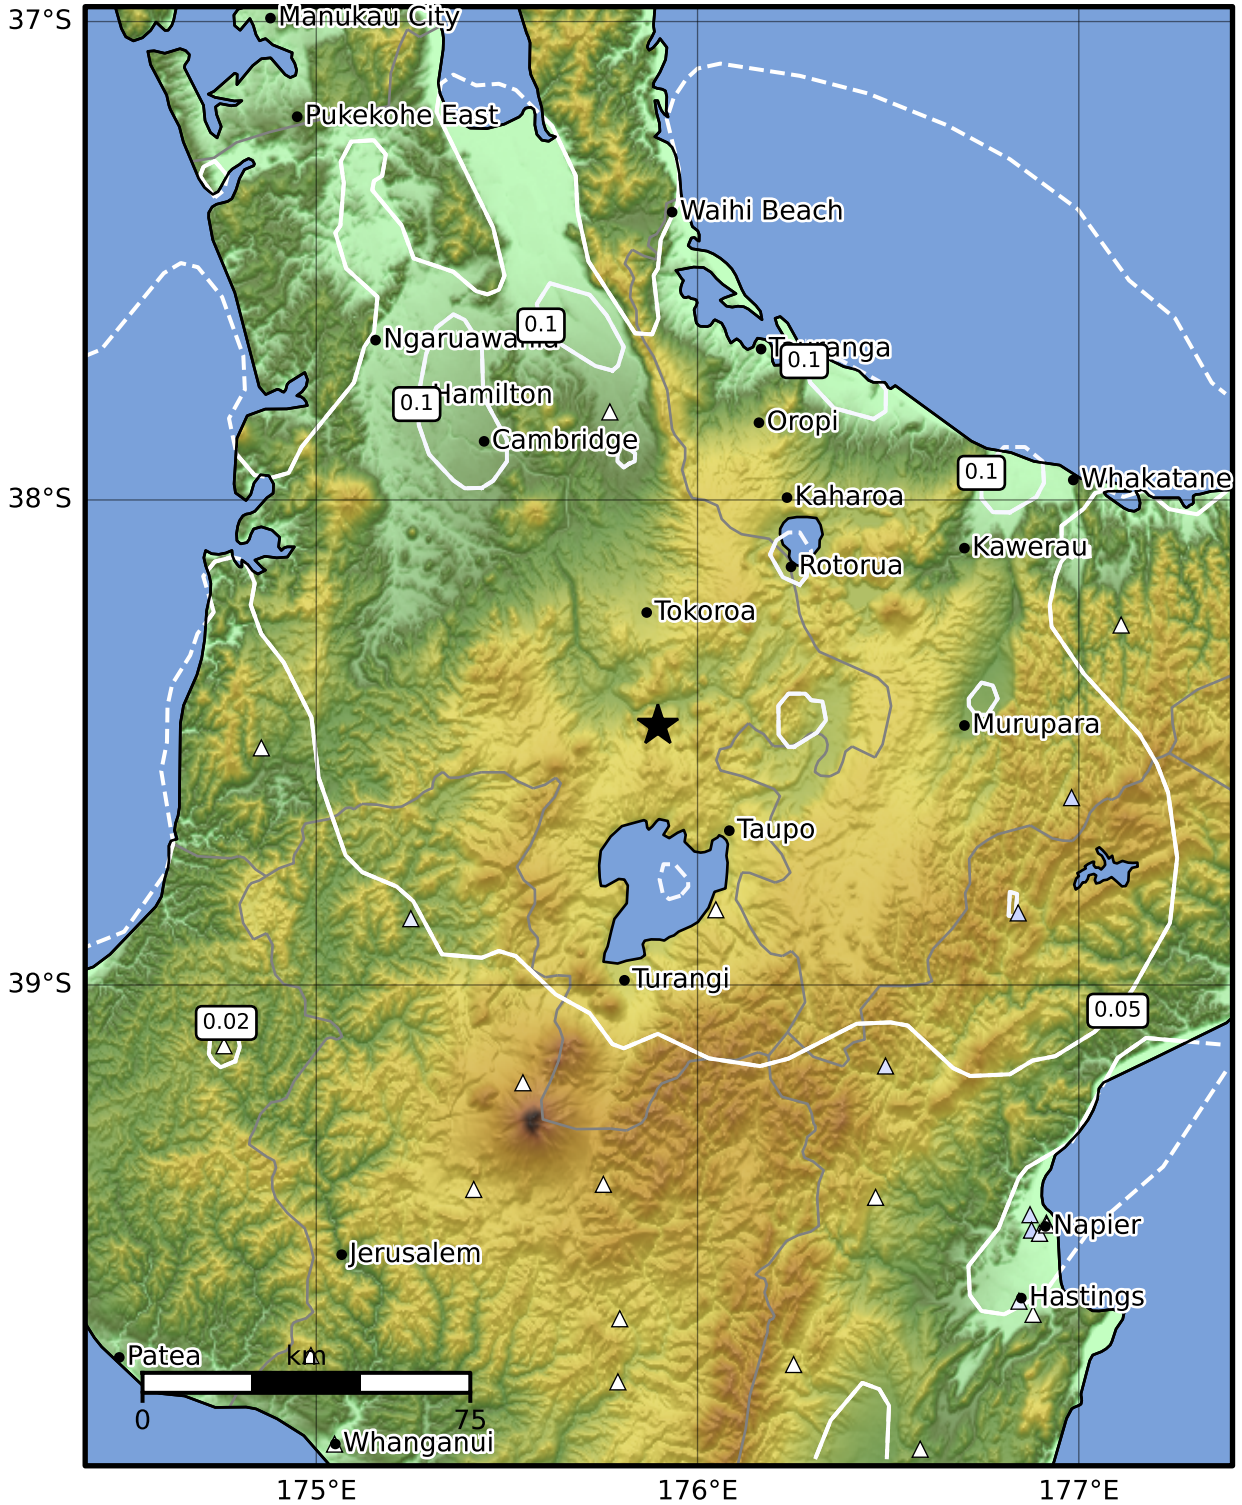

0.3 Second Peak Spectral Acceleration Map GNS Science

ShakeMap: Taupo

Jul 06, 2024 20:01:02 UTC M3.8 S38.47 E175.90 Depth: 151.4km ID:2024p507659

SA(0.3) (%g)	0.1	0.2	0.5	1	2	5	10	20	50	100	200
---------------------	------------	------------	------------	----------	----------	----------	-----------	-----------	-----------	------------	------------

Scale based on Moratalla et al.(2021) and Worden et al.(2012) Version 1: Processed 2024-07-06T20:05:33Z

△ Seismic Instrument ○ Reported Intensity ★ Epicenter