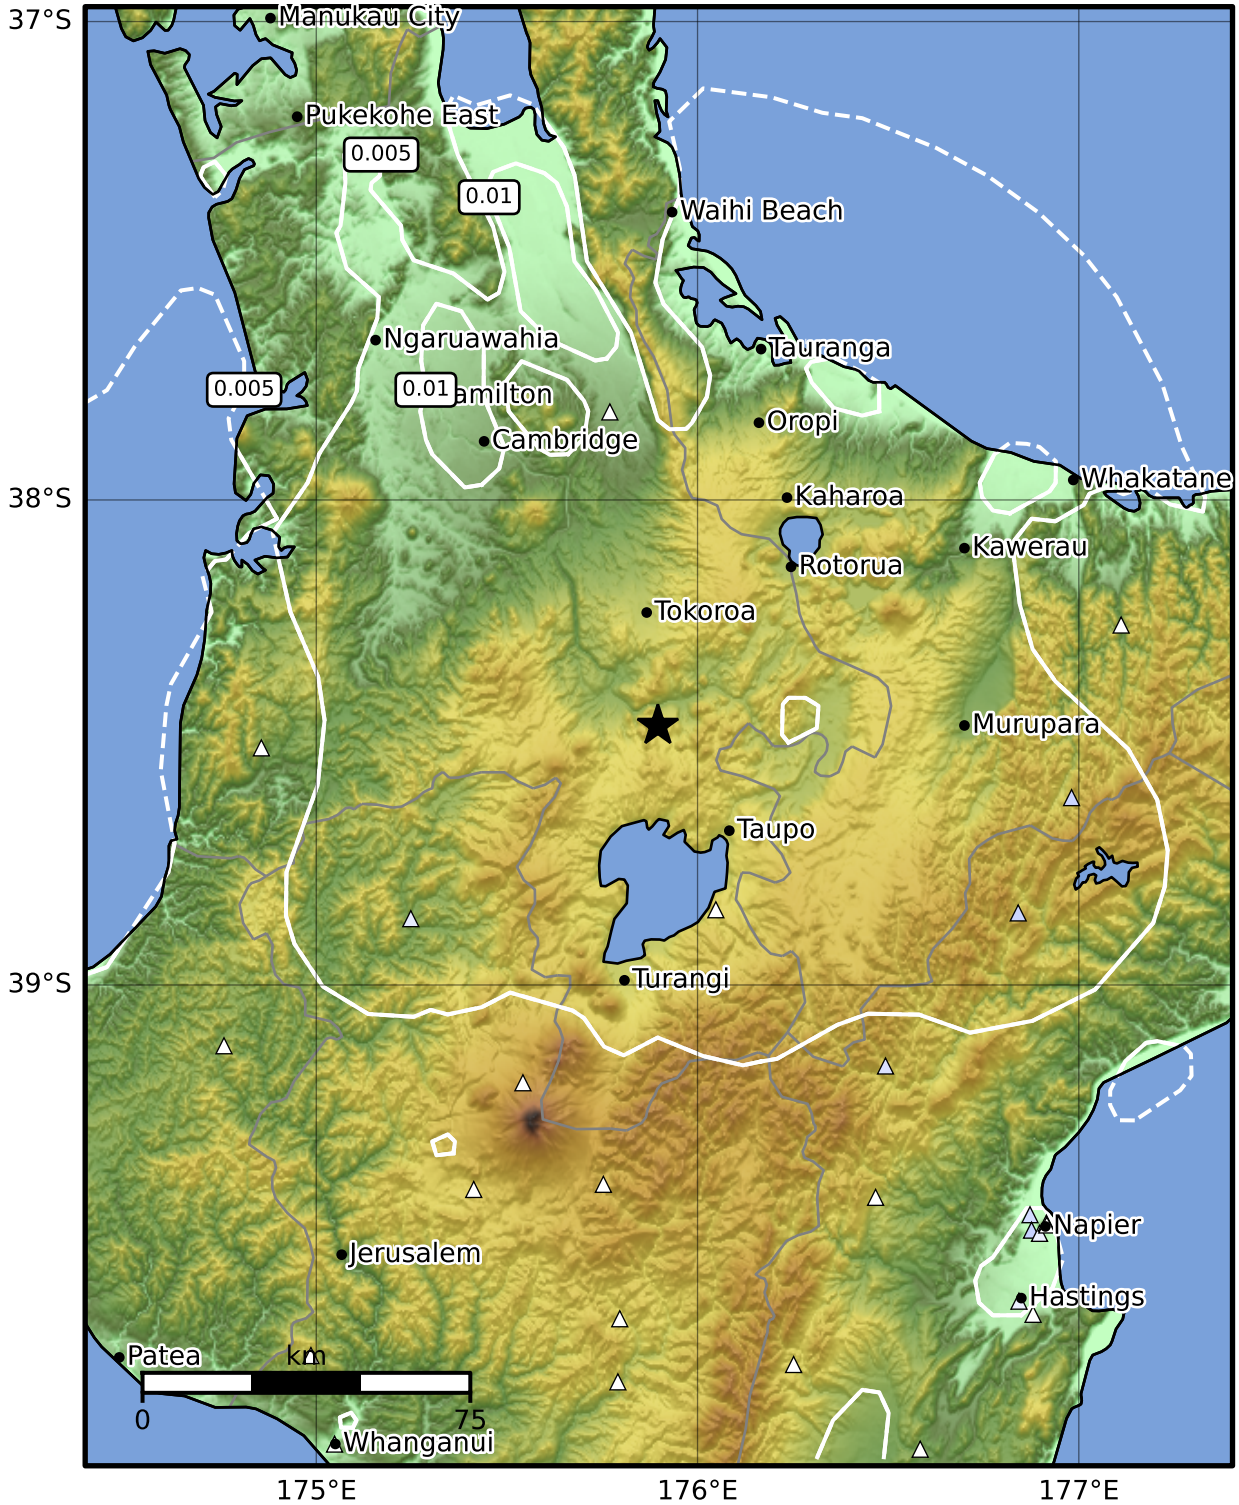

1.0 Second Peak Spectral Acceleration Map GNS Science

ShakeMap: Taupo

Jul 06, 2024 20:01:02 UTC M3.8 S38.47 E175.90 Depth: 151.4km ID:2024p507659

Scale based on Moratalla et al.(2021) and Worden et al.(2012) Version 1: Processed 2024-07-06T20:05:33Z

△ Seismic Instrument ○ Reported Intensity ★ Epicenter