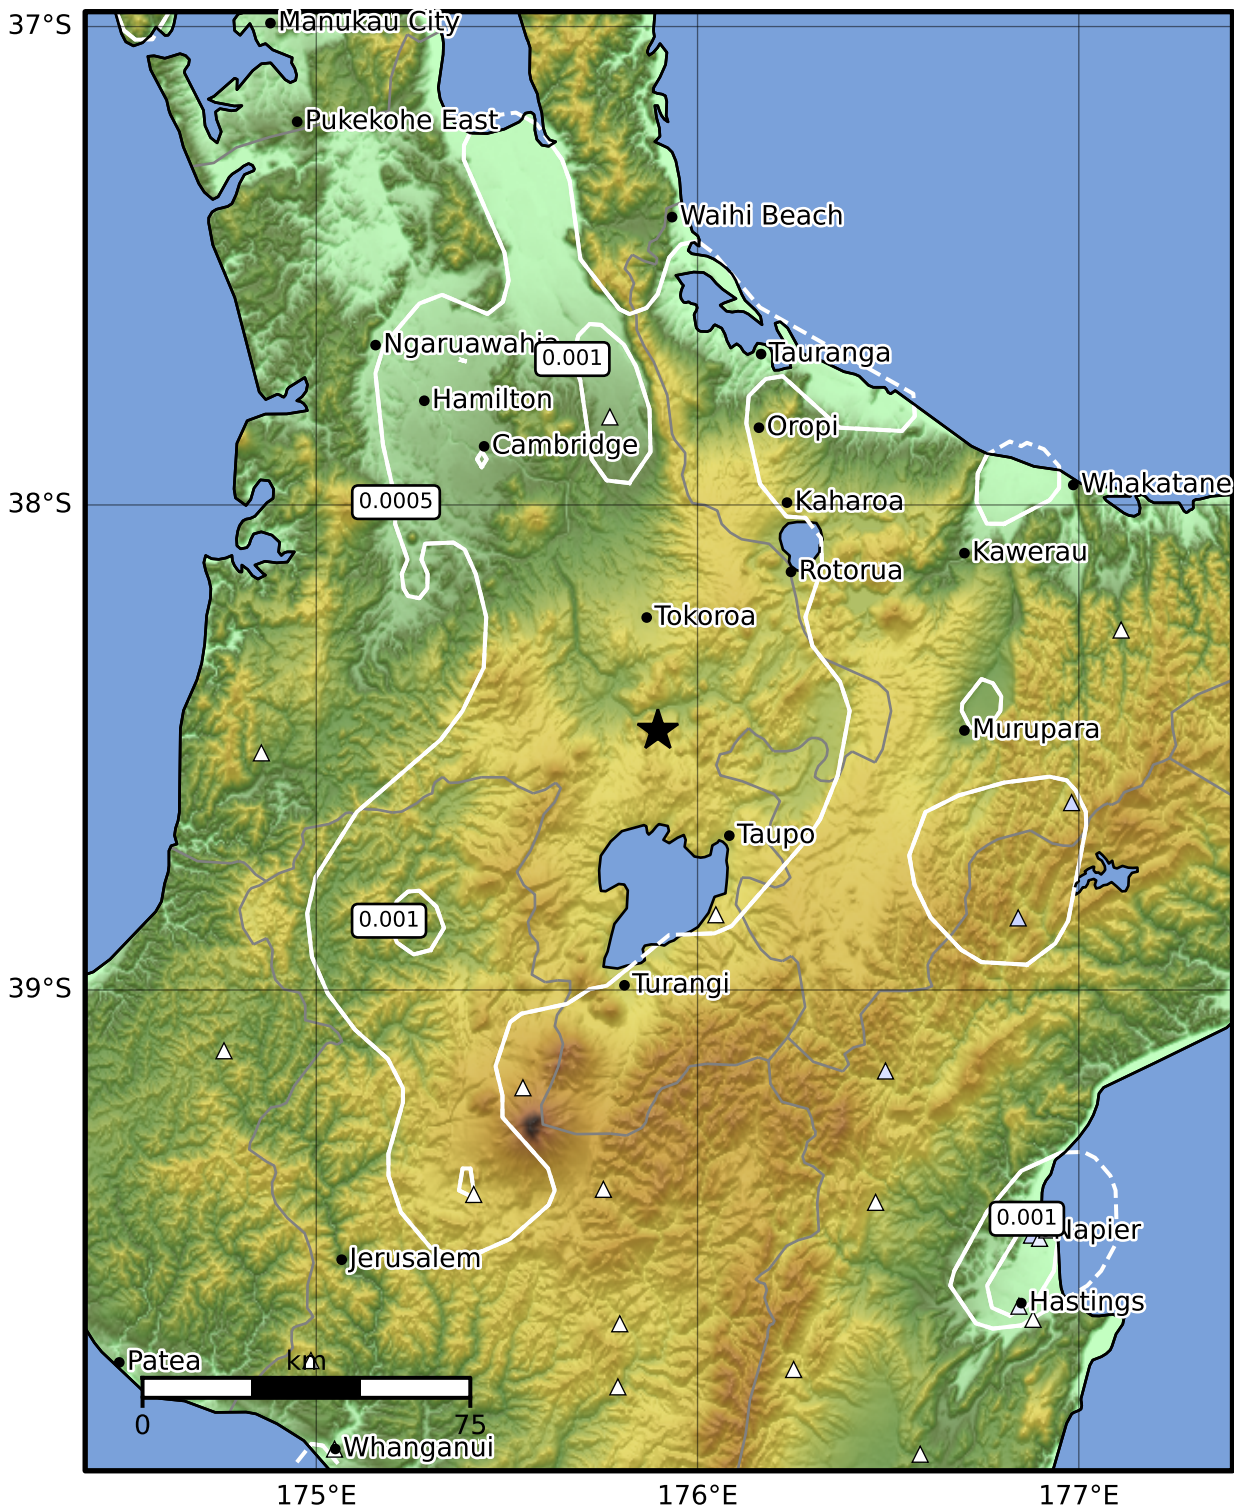

3.0 Second Peak Spectral Acceleration Map GNS Science  
ShakeMap: Taupo

Jul 06, 2024 20:01:02 UTC M3.8 S38.47 E175.90 Depth: 151.4km ID:2024p507659

Scale based on Moratalla et al.(2021) and Worden et al.(2012) Version 1: Processed 2024-07-06T20:05:33Z

△ Seismic Instrument ○ Reported Intensity ★ Epicenter