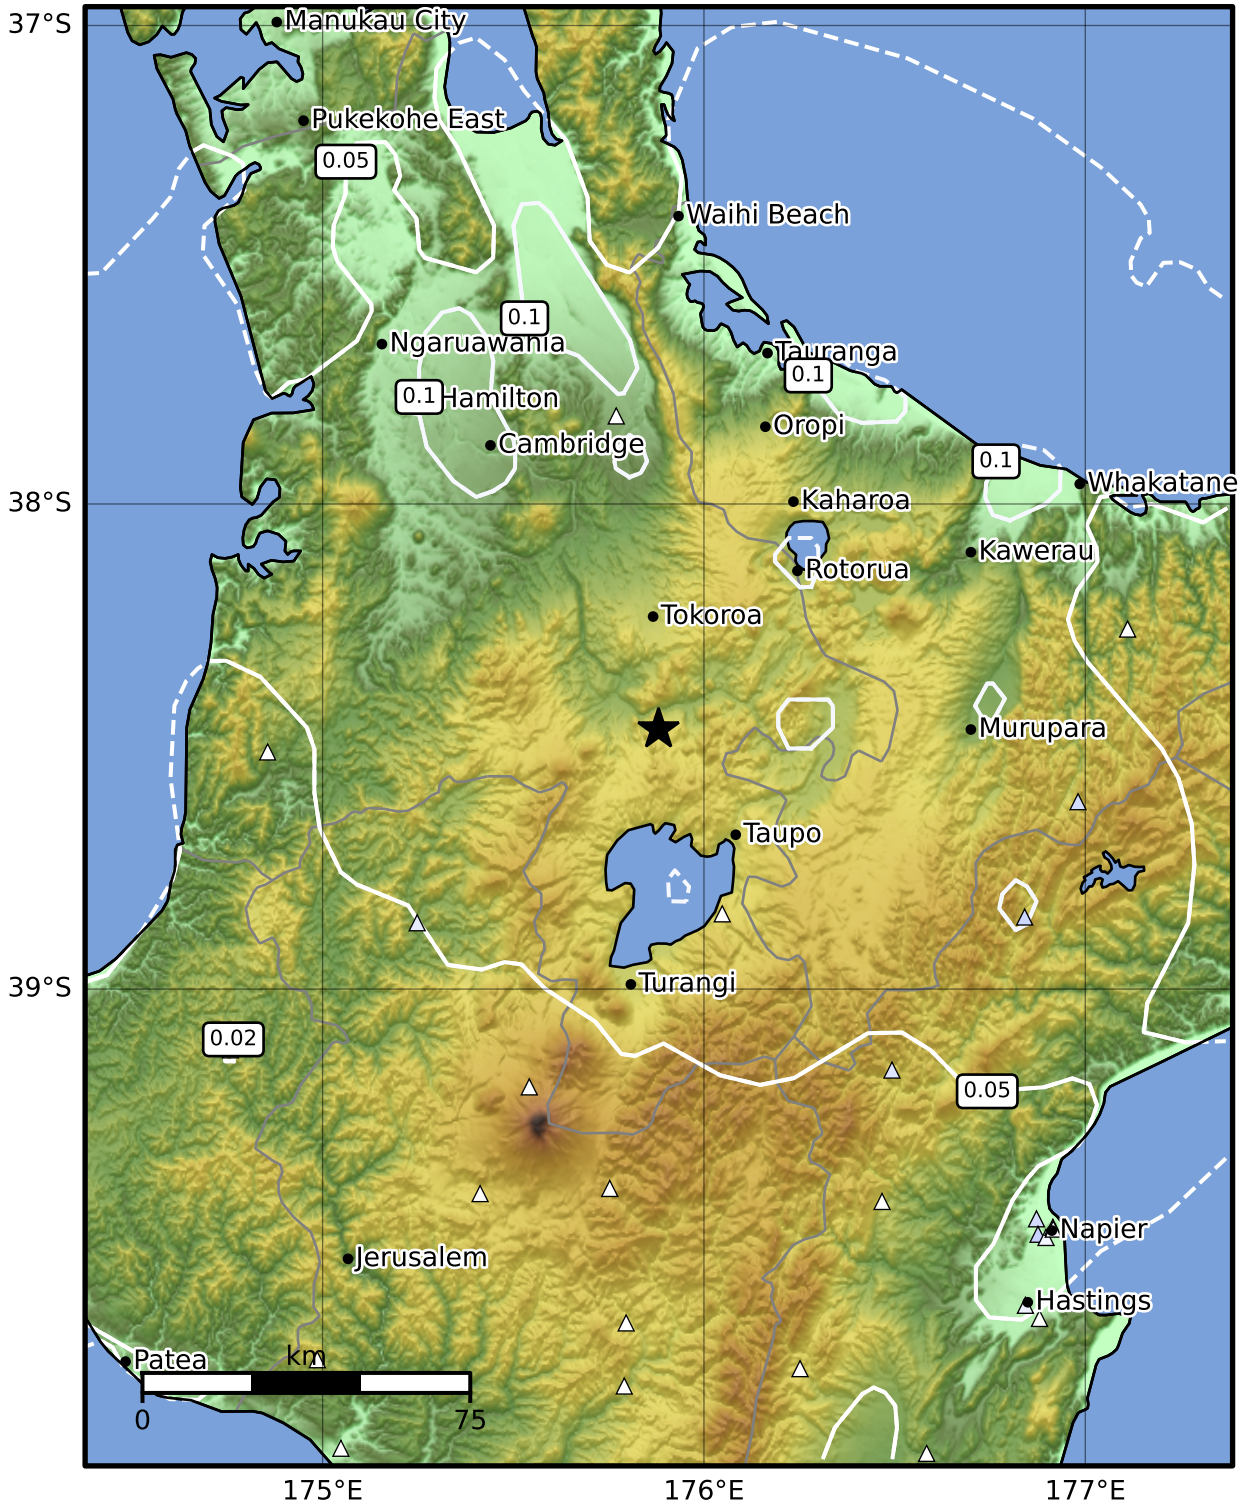

0.3 Second Peak Spectral Acceleration Map GNS Science

ShakeMap: Taupo

Jul 06, 2024 20:01:02 UTC M3.9 S38.47 E175.88 Depth: 157.2km ID:2024p507659

Scale based on Moratalla et al.(2021) and Worden et al.(2012) Version 1: Processed 2024-07-06T20:13:41Z

△ Seismic Instrument ○ Reported Intensity ★ Epicenter