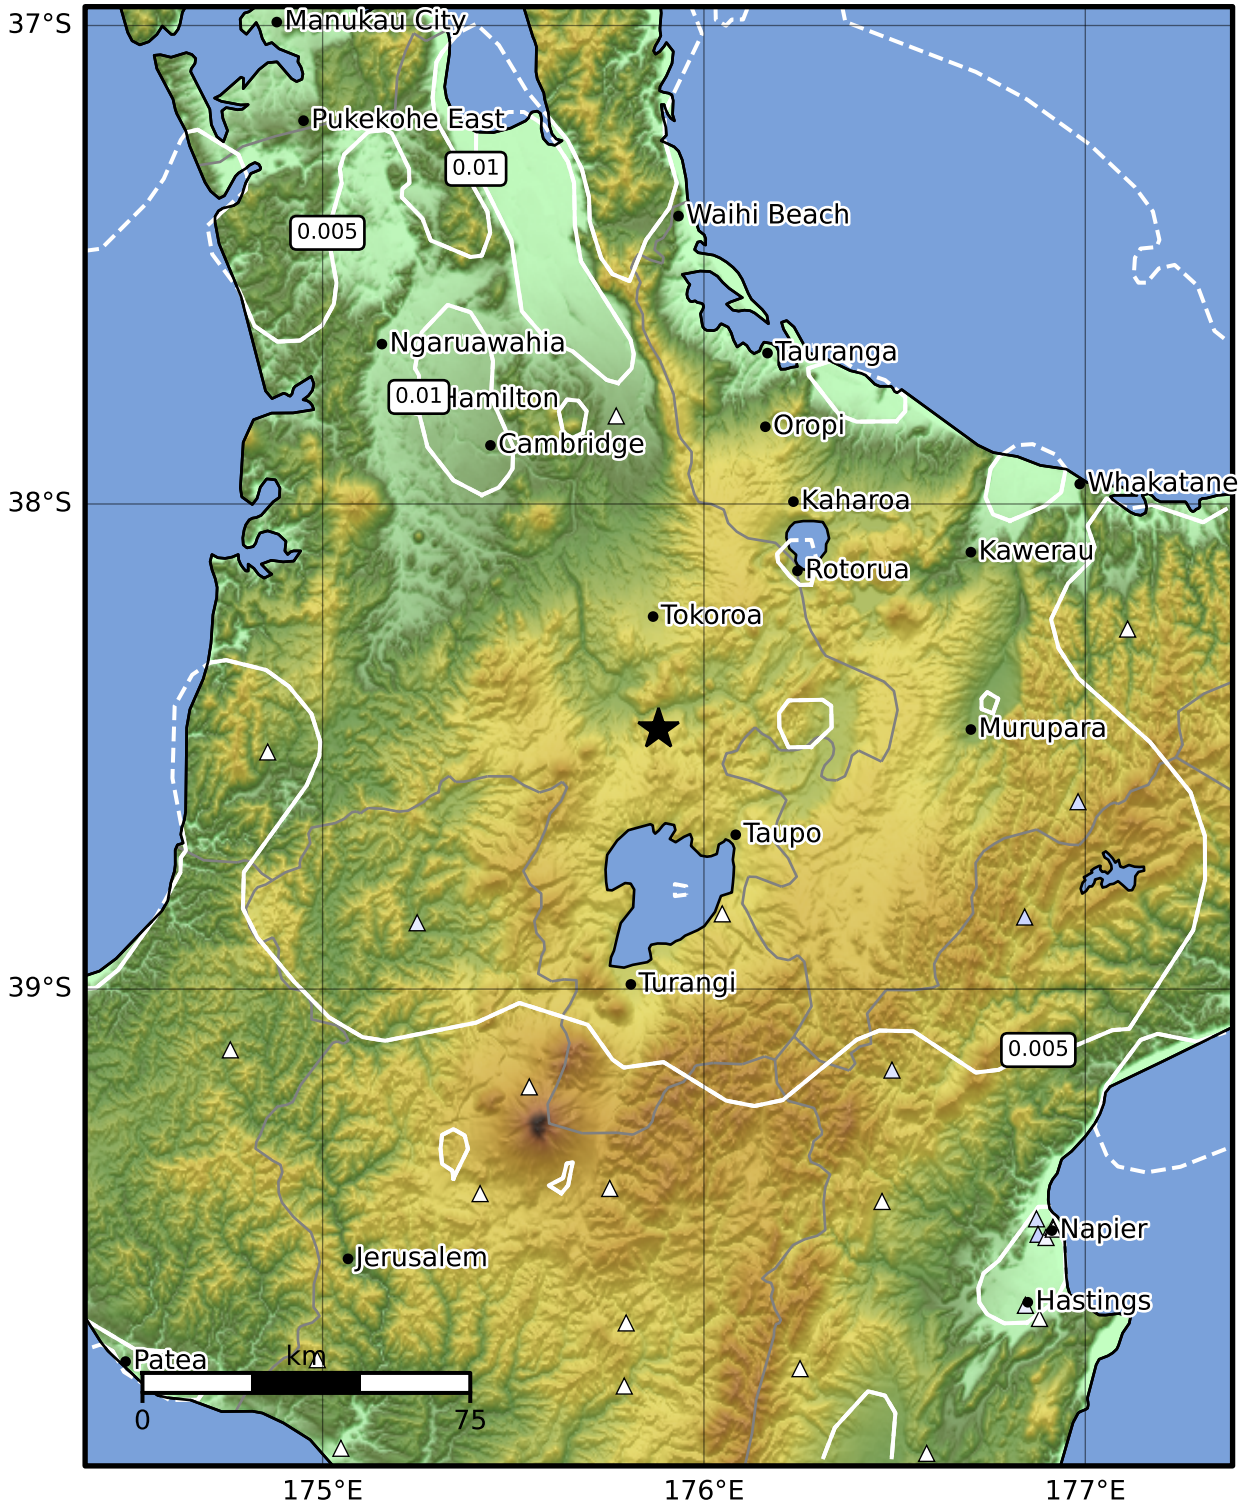

1.0 Second Peak Spectral Acceleration Map GNS Science

ShakeMap: Taupo

Jul 06, 2024 20:01:02 UTC M3.9 S38.47 E175.88 Depth: 157.2km ID:2024p507659

Scale based on Moratalla et al.(2021) and Worden et al.(2012) Version 1: Processed 2024-07-06T20:13:41Z

△ Seismic Instrument ○ Reported Intensity ★ Epicenter