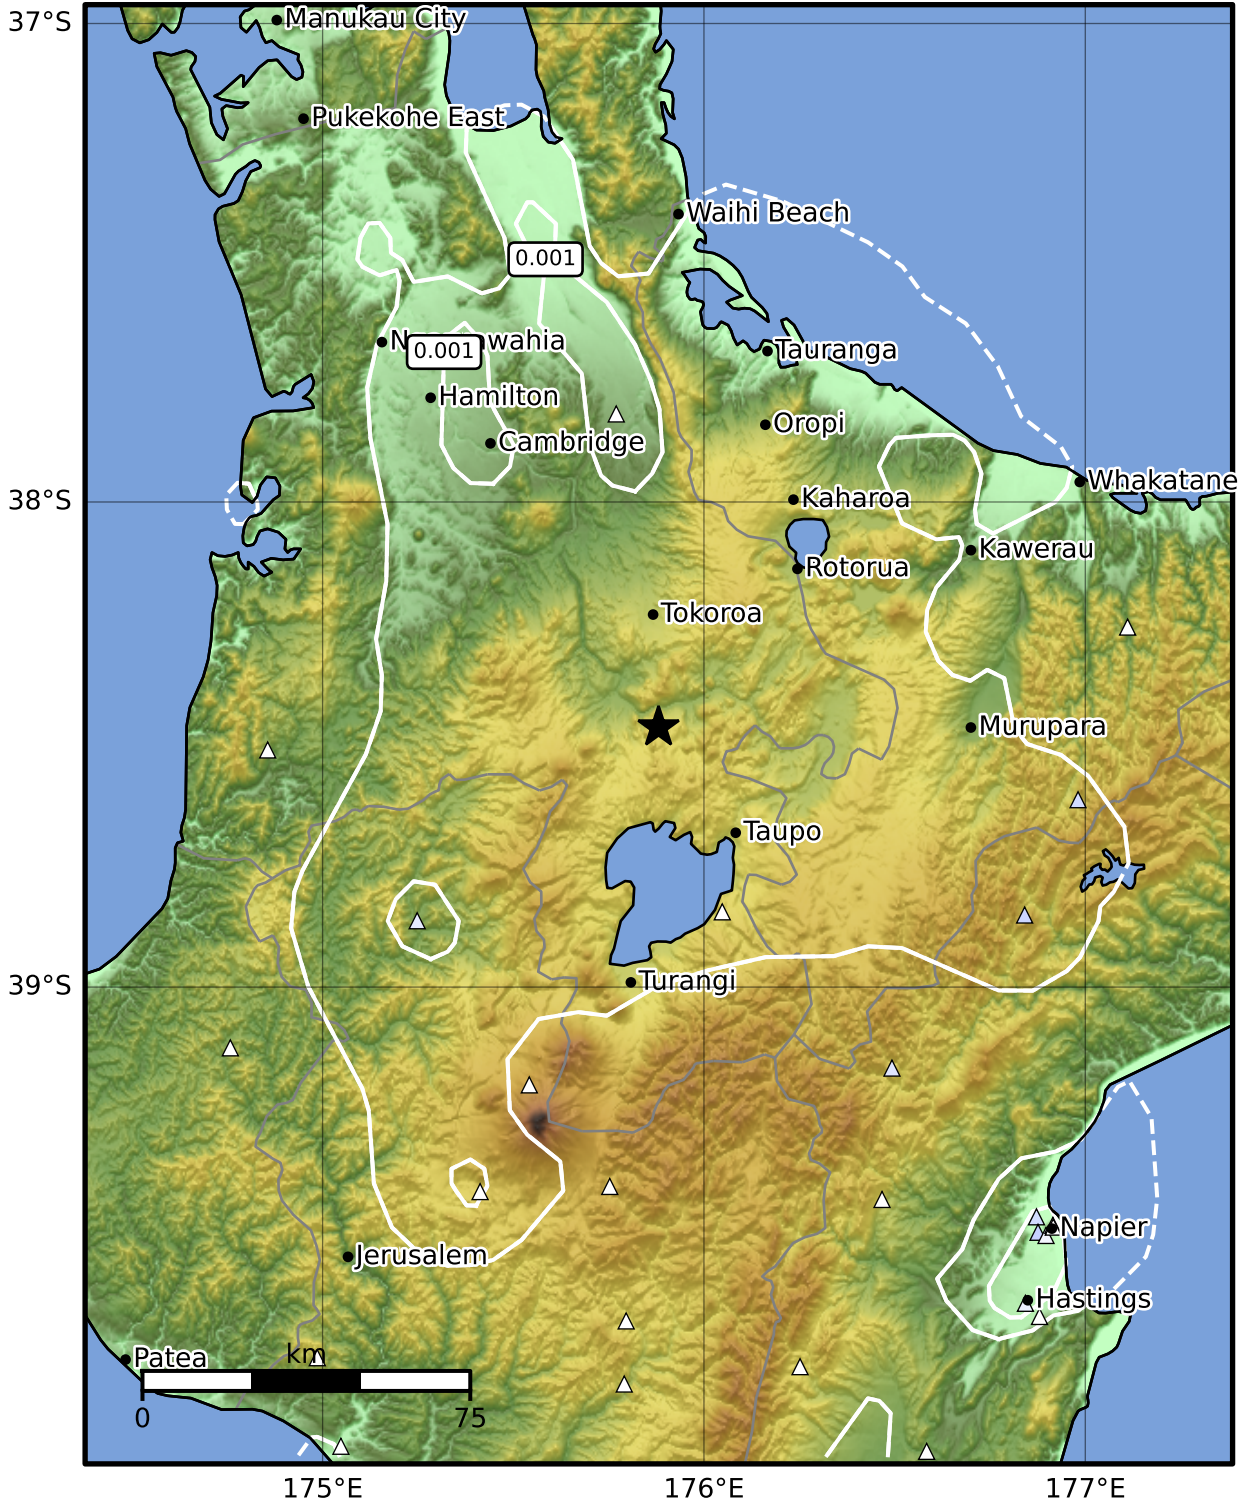

3.0 Second Peak Spectral Acceleration Map GNS Science

ShakeMap: Taupo

Jul 06, 2024 20:01:02 UTC M3.9 S38.47 E175.88 Depth: 157.2km ID:2024p507659

Scale based on Moratalla et al.(2021) and Worden et al.(2012) Version 1: Processed 2024-07-06T20:13:41Z

△ Seismic Instrument ○ Reported Intensity ★ Epicenter