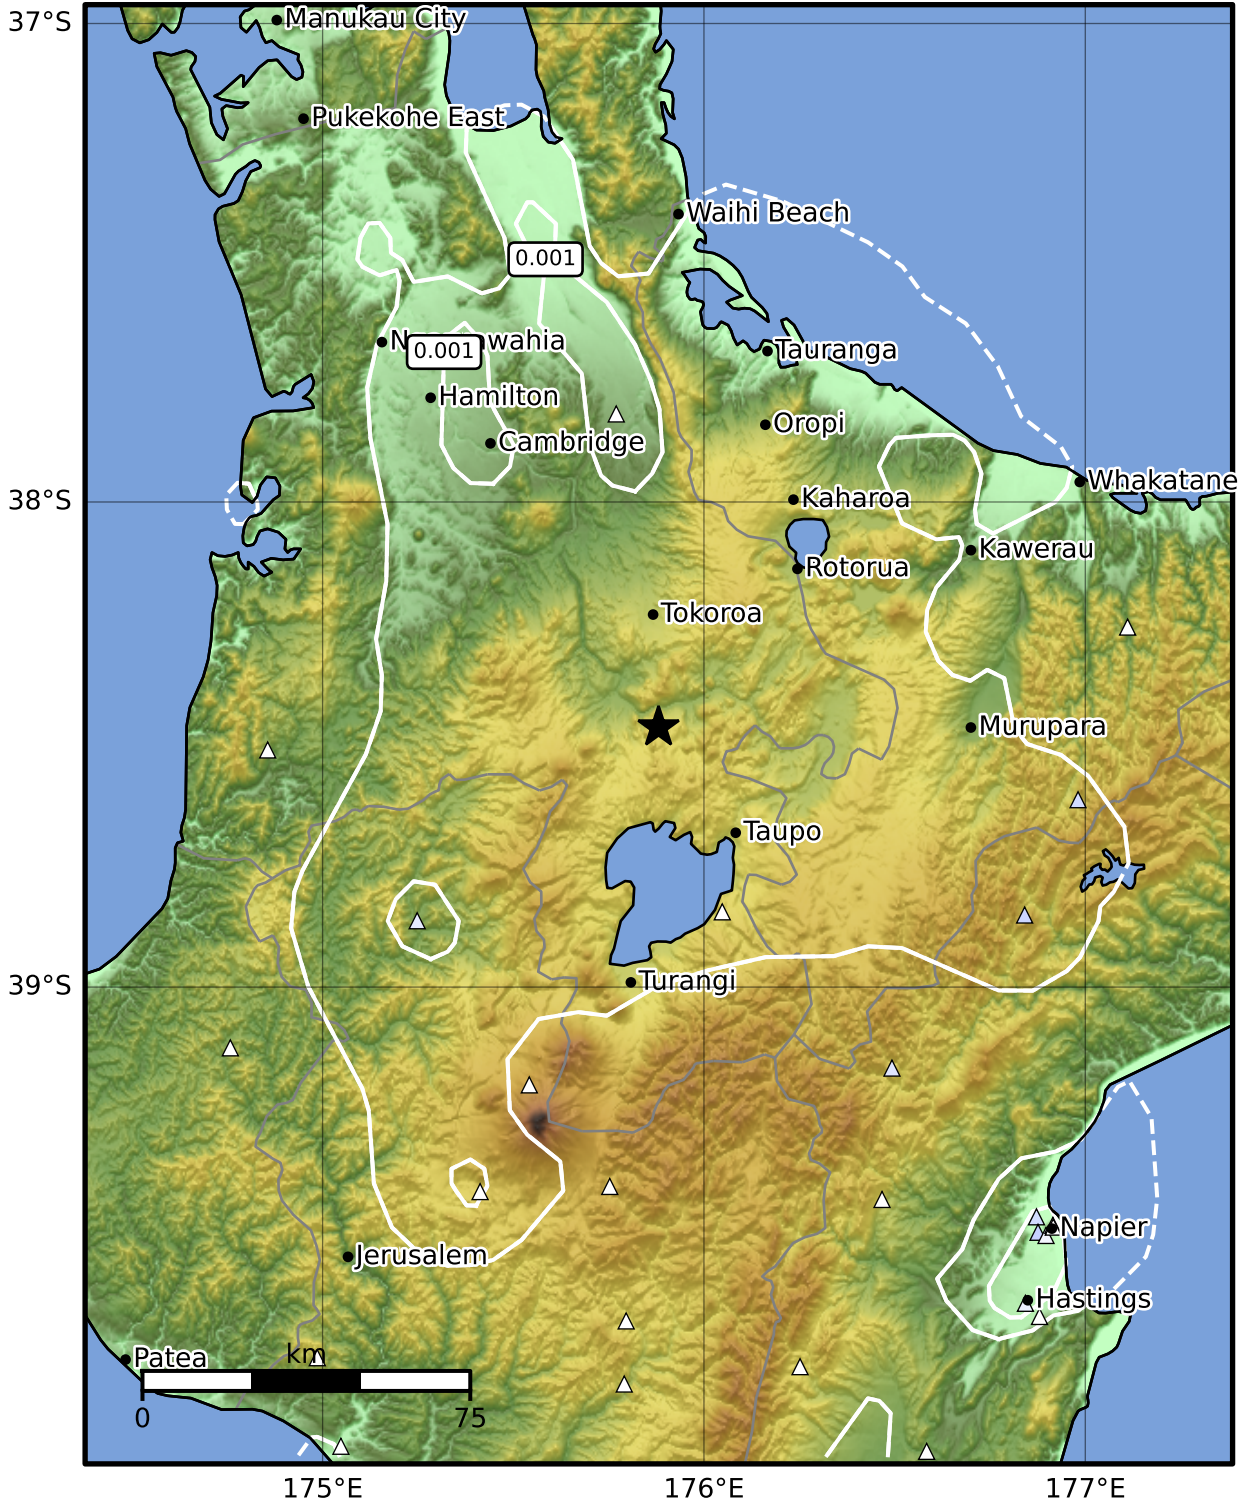

3.0 Second Peak Spectral Acceleration Map GNS Science

ShakeMap: Taupo

Jul 06, 2024 20:01:02 UTC M3.9 S38.47 E175.88 Depth: 157.2km ID:2024p507659

Scale based on Moratalla et al.(2021) and Worden et al.(2012) Version 2: Processed 2024-07-06T20:15:22Z

△ Seismic Instrument ○ Reported Intensity ★ Epicenter