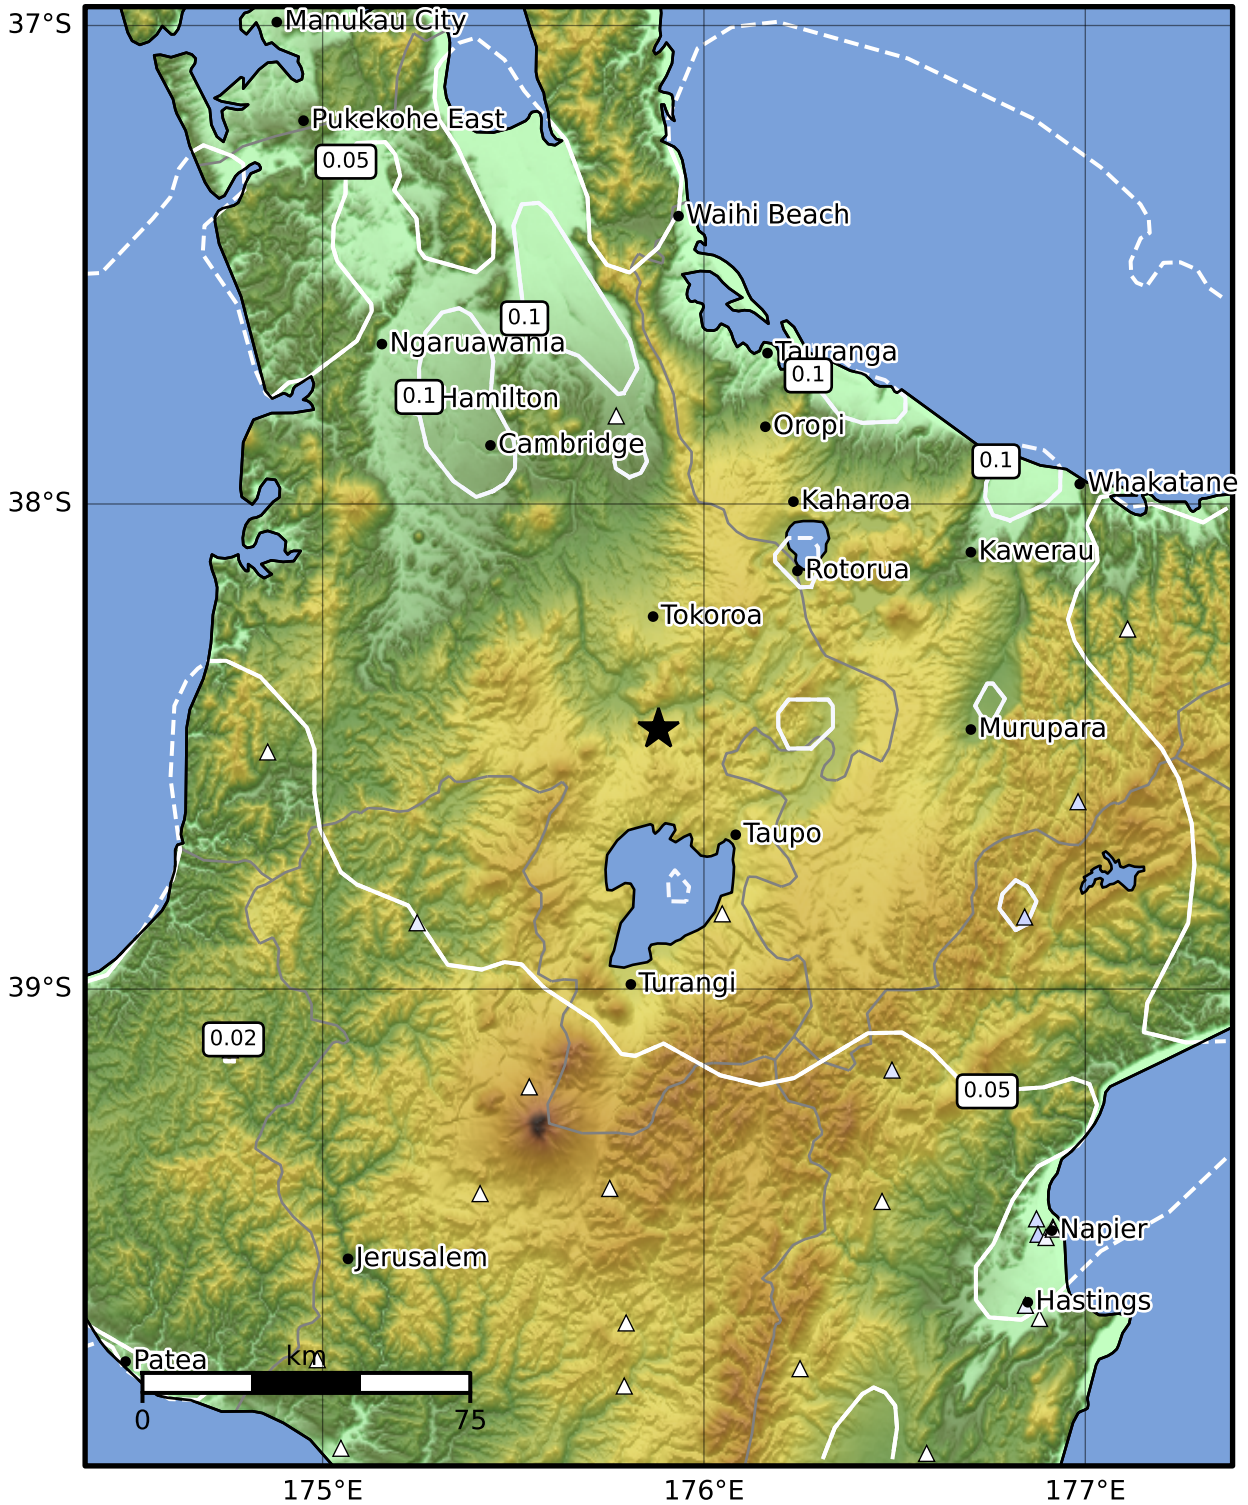

0.3 Second Peak Spectral Acceleration Map GNS Science

ShakeMap: Taupo

Jul 06, 2024 20:01:02 UTC M3.9 S38.47 E175.88 Depth: 157.2km ID:2024p507659

Scale based on Moratalla et al.(2021) and Worden et al.(2012) Version 2: Processed 2024-07-06T20:23:39Z

△ Seismic Instrument ○ Reported Intensity ★ Epicenter